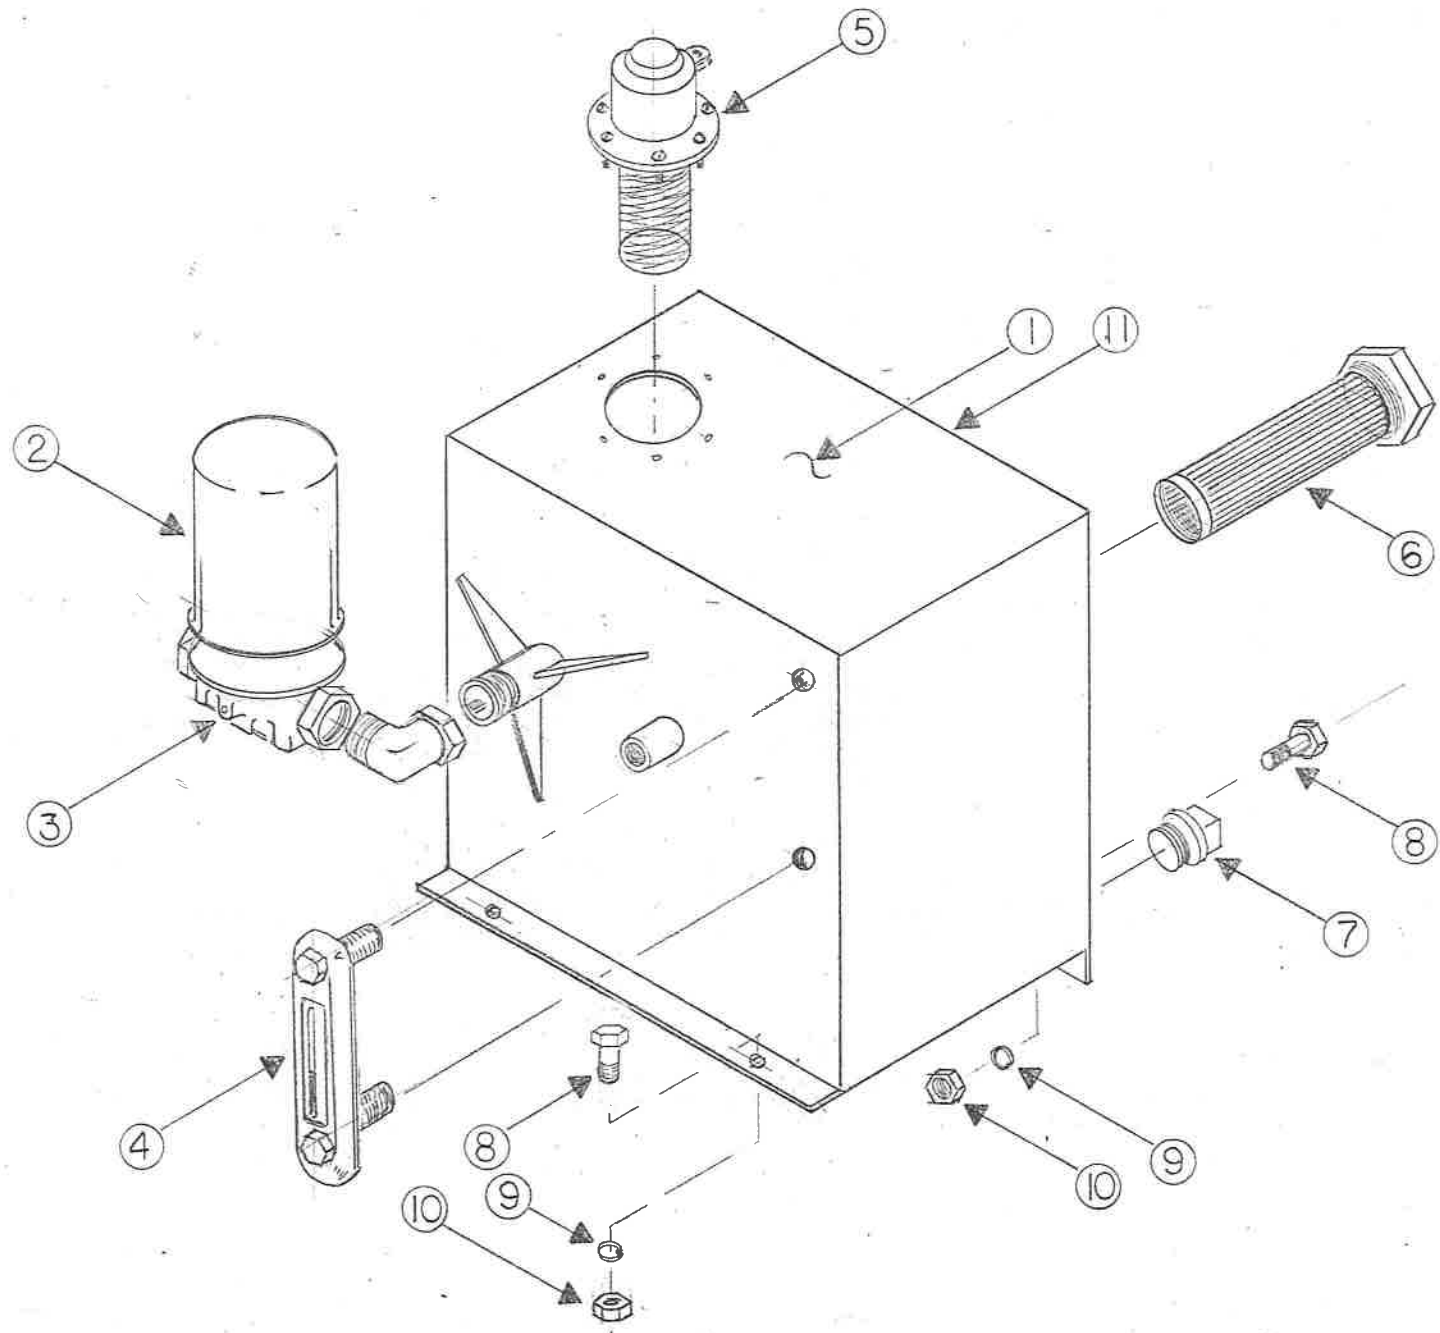

Cherrington 900

Power Sandsifter

Parts Book

108011 - 108025

A

900 Overall Legend

<u>Ref. No.</u>	<u>Part No.</u>	<u>Description</u>	<u>Qty.</u>
1	002131	Valve, Conveyor Drive	1
2	004190P	Clip, Clevis Pin	6
3	004208	Shield, Conveyor	1
4	003841P	Hyd Filter Assy (Page B)	1
5	004211	Tank, Hyd Assy (Page B)	1
6	003892	Depth Control Right (Page D)	1
	003893	Depth Control Left (Page D)	1
7	004271	Brkt, Depth Adj Left (Page D)	1
	004209	Brkt, Depth Adj Right (Page D)	1
8	004204	Shield, Conv Frt	1
9	004200	Wheel Rim 12 x 4	2
10	003839P	Tire 530 x 12	2
	004267	Wheel Assy, Gauge (Includes 9&10)	
11	000970P	Pin, Cotter 1/8 x 3	4
12	003587	Conv Hold Down Assy, Right	1
	003588	Conv Hold Down Assy, Left	1
13	003838P	Tire 22 x 12.5-9	2
14	004201	Wheel Rim 9 x 10	2
	004265	Wheel Assy, Left Drive (Includes 1&2)	1
	004266	Wheel Assy, Right Drive (Includes 1&2)	1
15	004139	Drag Wld (Page F)	1
16	003878	Hopper Door	1
17	004206	Spring, Drag	13
18	003883	Hopper Door Latch	1
19	004524	Chain Assy, Drag Lift	2
20	004182	Guard Chain	1
21	003675P	Switch Momentary (N-On)	1
22	004149	Drag Lift Wld (Page F)	1
23	004197	Valve, Speed (Fwd-Reverse)	1
24	004118	Bail Wld	1
25	004196	Valve, Drive	1
	004184	Linkage, Drive Valve	1
26	003817P	Engine, Honda	1
27	004540	Pump Mount	1
28	004212	Pump, Gear	1
	003818P	Cplg, Drive-Eng	1
	003819P	Cplg, Drive-Pump	1
	003820P	Cplg, Insert	1
29	004356	Handle Bar Wld	1