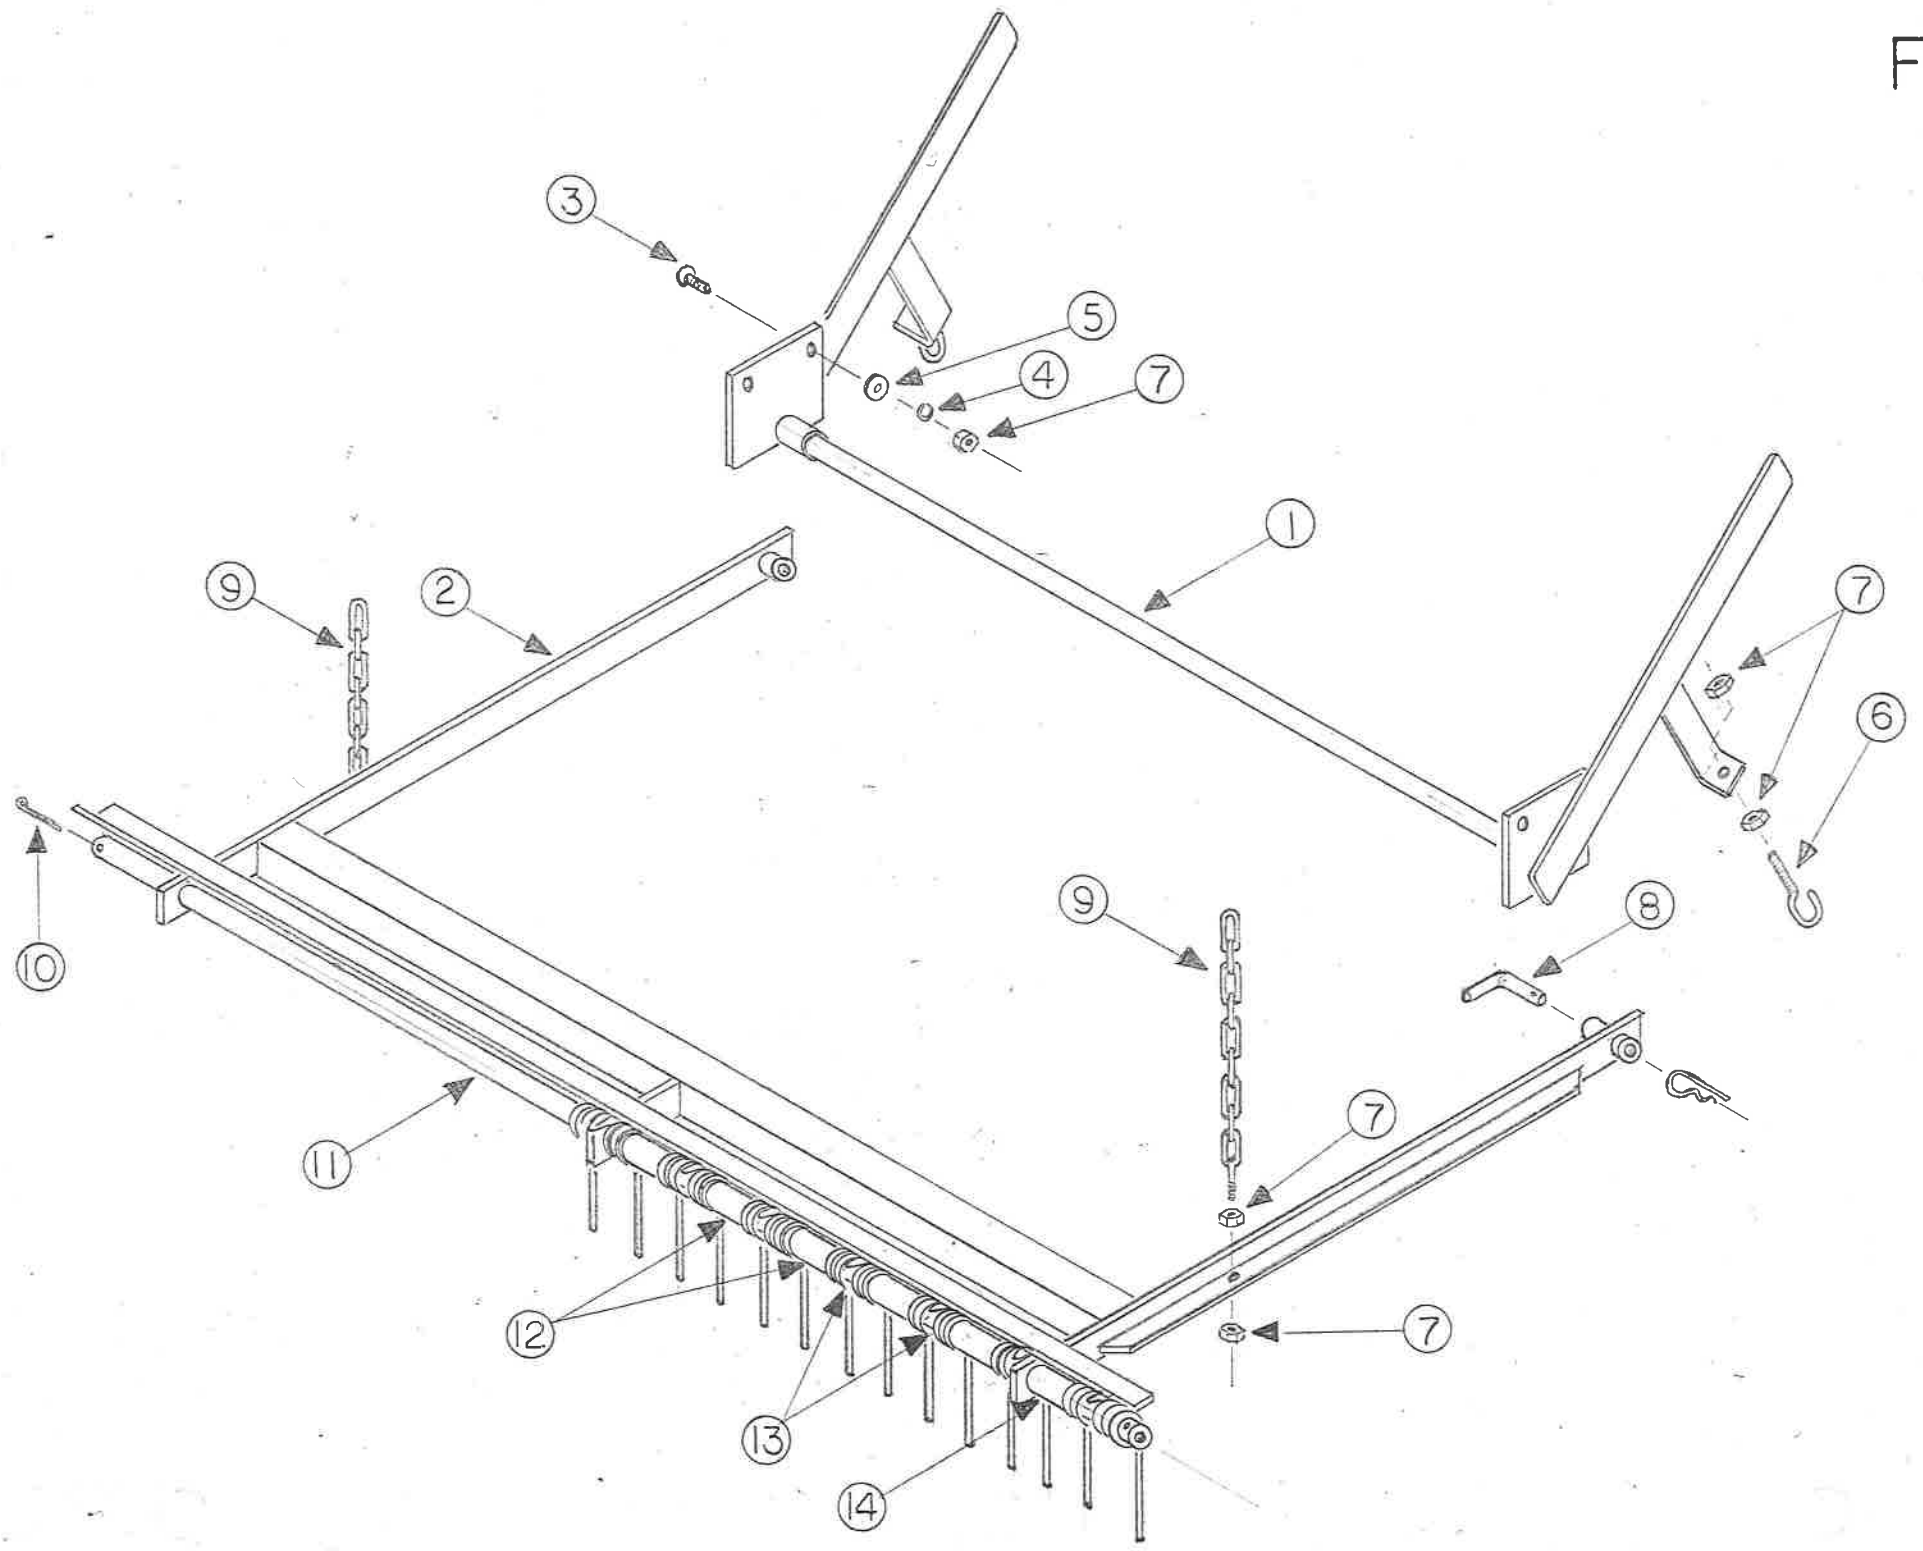

D

Depth Adj. Assy, (RH Shown)

Parts List

<u>Ref No.</u>	<u>Part No.</u>	<u>Description</u>	<u>Qty</u>
1	004209	Bracket, Depth Adj, RH	1
	004271	Bracket, Depth Adj, LH	1
2	003892	Depth Control RH	1
	003893	Depth Control LH	1
3	004136	Wearplate, Depth Control	1
4	000925P	Bolt, 5/16-18 NC x 3	1
5	000929P	Washer, Flat, 5/16	3
6	004275P	Spring, Century XX66	1
7	000926P	Nut, Lock, 5/16-18 NC	1
8	000955P	Washer, Lock, 3/8	3
9	000953P	Nut, Lock, 3/8-16 NC	3
10	000946P	Bolt, 3/8-16 NC x 1	3
11	000798P	Nut, Jam 1/2	3
12	000991P	Washer, Flat 1/2	3
13	000983P	Bolt, 1/2-13 NC x 1-1/2	3
14	004203	Hub, Gauge Whl w/studs & nuts	1
15	004200	Wheel Rim 12 x 4	1
16	003839P	Tire 530 x 12	1
	004267	Wheel Assy, Gauge (Includes 15 & 16)	1
17	003928P	Washer, Flat 3/4	1
18	000970P	Pin, Cotter 1/8 x 3	1
19	000956P	Washer, Flat, 3/8	3

Drive Wheel Assembly

Ref. No.	Part No.	Description	Qty.
1	003838P	Tire 22 x 12.5-9	1
2	004201	Wheel Rim 9 x 10	1
	004265	Wheel Assy, Left Drive (Includes 1 & 2)	1
	004266	Wheel Assy, Right Drive (Includes 1 & 2)	1
3	004202	Hub, Tapered	1
4	000946P	Bolt, 3/8-16 NC x 1	4
5	000955P	Washer, Lock, 3/8	4
6	004399	Motor, Wheel- MF 22.6 CID	1
7	000057P	Key, Woodruff 1/4 x 1 No. 15	1
8	003946P	Pin, Cotter 3/32 x 2	1

Parts List

Drag Assy.

<u>Ref. No.</u>	<u>Part No.</u>	<u>Description</u>	<u>Qty.</u>
1	004149	Drag Lift	1
2	004139	Drag Weldment	1
3	000924P	Bolt, 5/16-18 x 1 FH Mach Sc	4
4	000928P	Washer, Lock, 5/16	4
5	000928P	Washer, Flat 5/16	4
6	004269	Eyebolt, 5/16 Open	2
7	000927P	Nut, Hex, 5/16-18 ZP	12
8	004268P	Pin, Bent Hitch 1/2 x 2-1/2	2
9	004524	Chain Assy, Drag Lift	2
10	000970P	Pin, Cotter 1/8 x 3	2
11	004144	Pipe, Spring Mt, Drag	1
12	004176	Spacer, Drag Lg	10
13	004206	Spring, Drag	13
14	004177	Spacer, Drag Sm	2