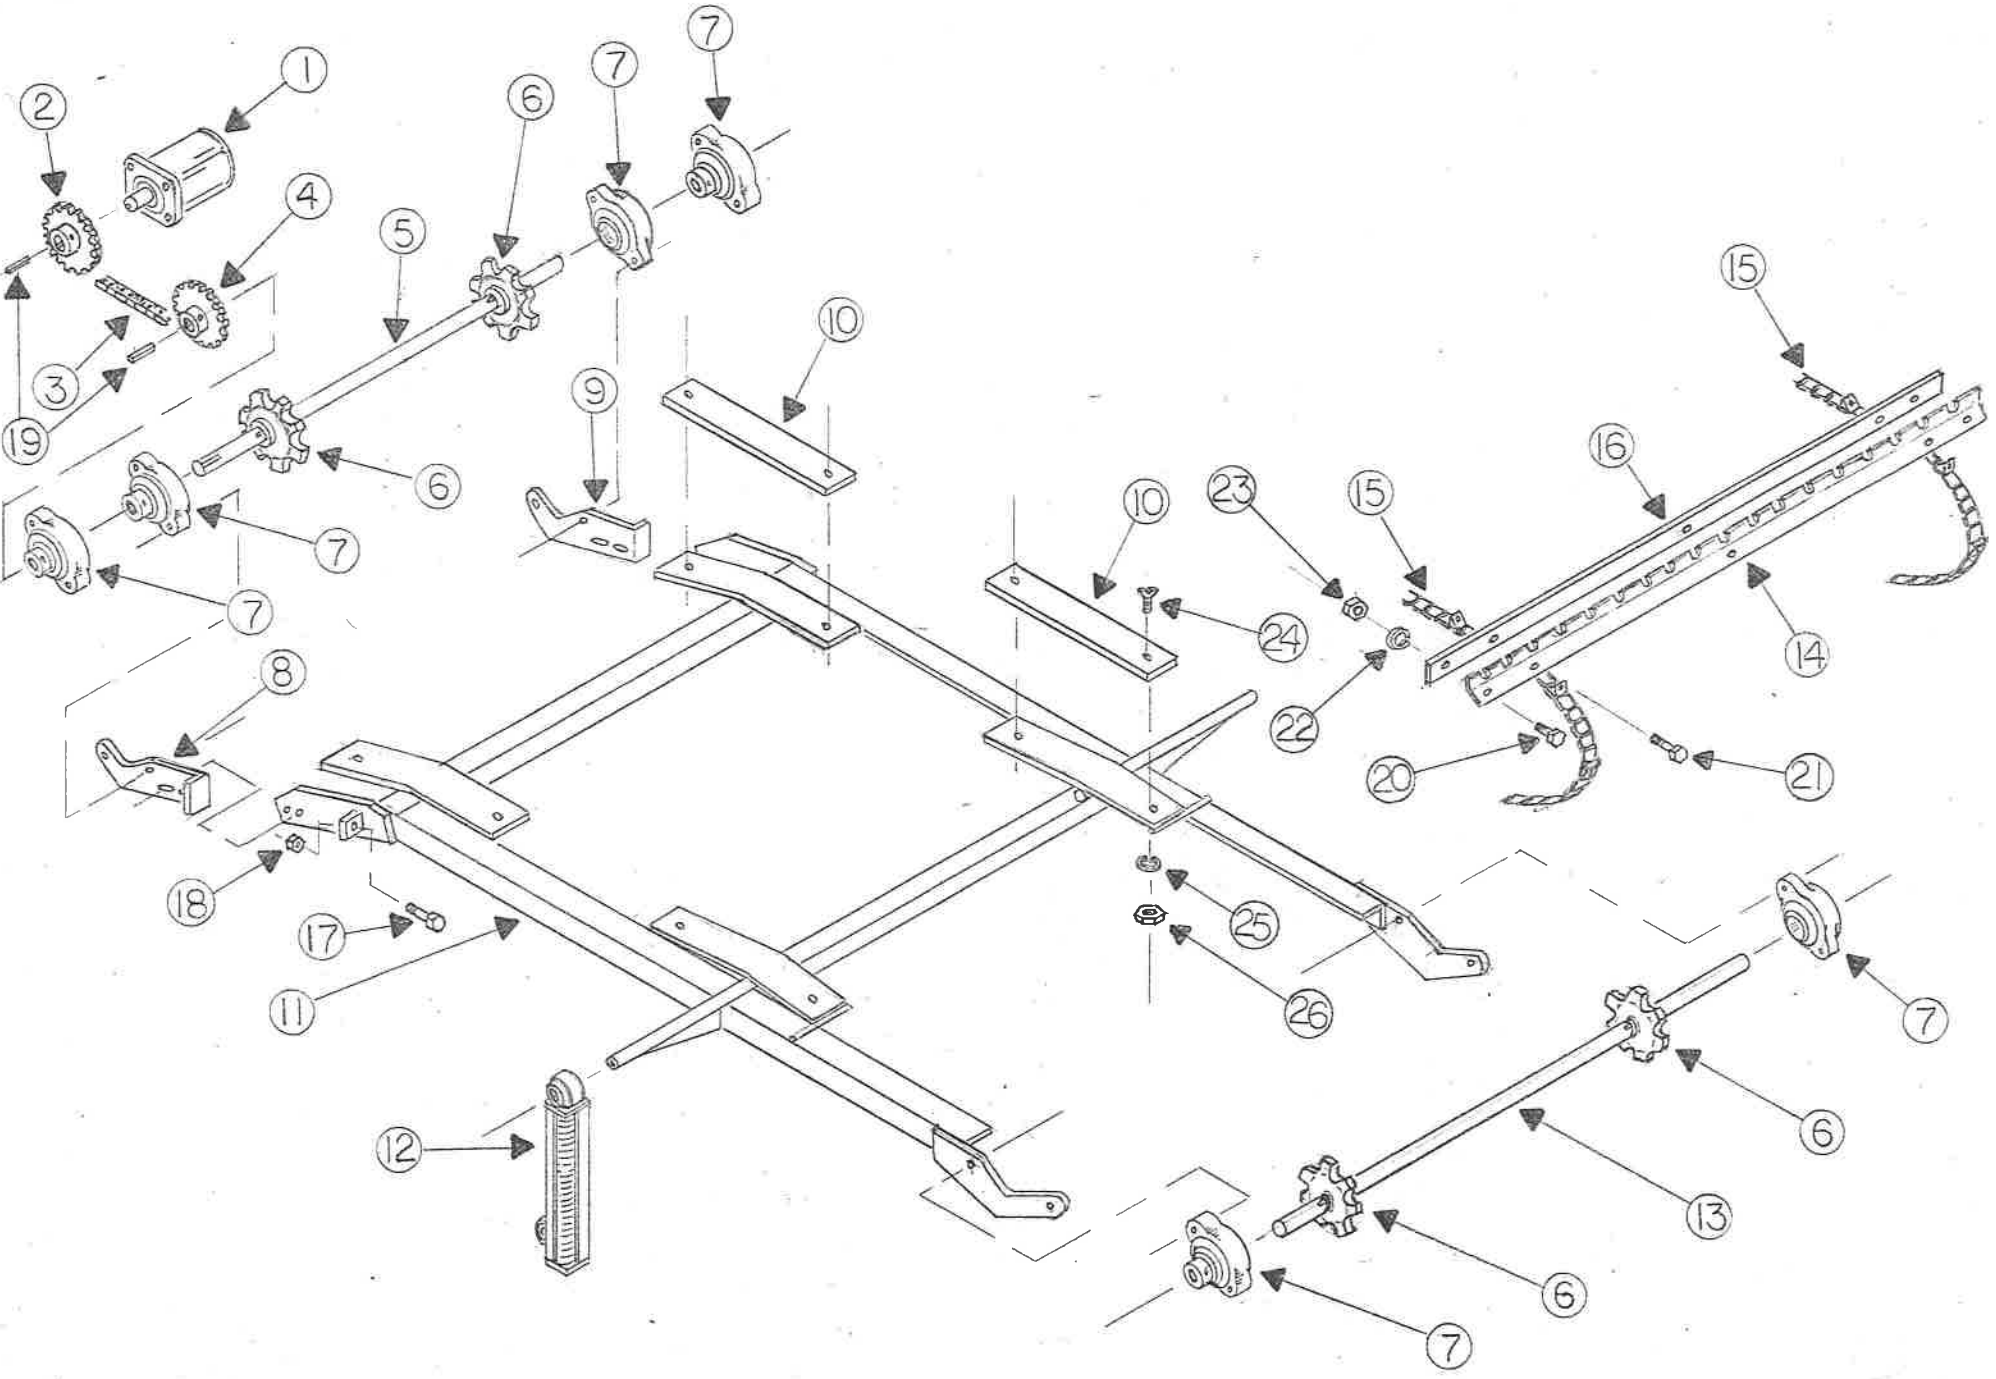

C

Conveyor

Parts List

<u>Ref No.</u>	<u>Part No.</u>	<u>Description</u>	<u>Qty</u>
1	004198	Motor, Conv.	1
2	003824P	Sprocket 50B15F1	1
3	004210	Chain, Conv. Drive	1
4	003829P	Sprocket 50B22F1-1/4	1
	004127	Assy, Shaft, Rear Conv. (Includes #5, 2-#6, 4-#7)	1
5	004126	Shaft, Rear Conv.	1
6	004123	Sprocket	4
7	003830P	Bearing	6
8	004103	Brkt, Conv. Shaft Adj. RH	1
9	004104	Brkt, Conv. Shaft Adj. LH	1
10	000271M	Wearstrip, Conv.	4
11	004102	Conveyor Support	1
12	003587	Conveyor Hold Down Assy, RH	1
	003588	Conveyor Hold Down Assy, LH	1
13	004122	Shaft, Frt, Conv.	1
	004124	Assy, Shaft, Front Conv. (Includes #13, 2-#6, 2-#7)	1
14	004294	Flight Blade RH	6
	004295	Flight Blade LH	6
15	004135	Conveyor Chain	2
16	004131	Flight Backup Bar	12
17	004306P	Bolt, Conv Adj	2
18	000989P	Nut, Hex 1/2-13 ZP	2
19	004125	Key, 1/4 x 2	2
20	000946P	Bolt, 3/8-16 NC x 1	36
21	000947P	Bolt, 3/8-16 NC x 1-1/4	24
22	000955P	Washer, Lock, 3/8	60
23	000953P	Nut, Lock, 3/8-16 NC	60
24	000924P	Bolt, 5/16-18x 1 FH Mach Sc	8
25	000928P	Washer, Lock, 5/16	8
26	000927P	Nut, Hex, 5/16-18 NC	8