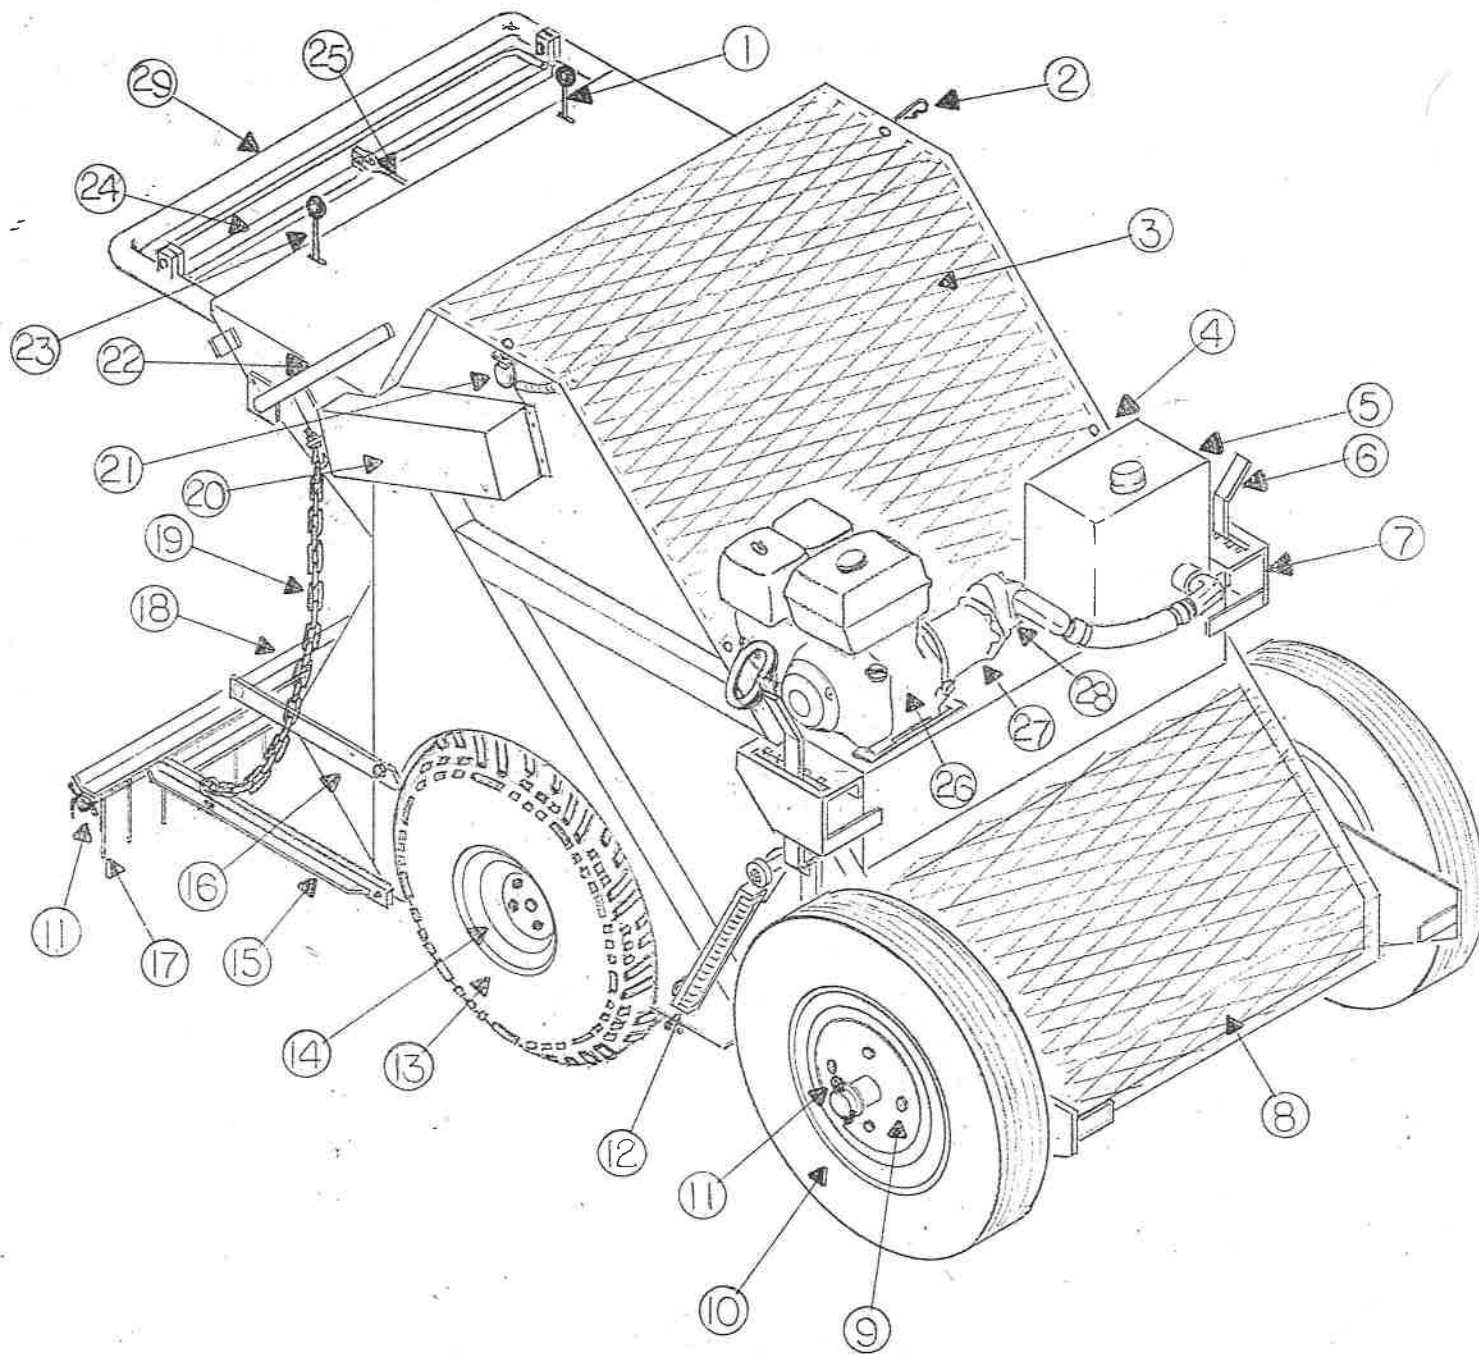

Cherrington 900

Power Sandsifter

Parts Book

108011 - 108025

A

900 Overall Legend

<u>Ref. No.</u>	<u>Part No.</u>	<u>Description</u>	<u>Qty.</u>
1	002131	Valve, Conveyor Drive	1
2	004190P	Clip, Clevis Pin	6
3	004208	Shield, Conveyor	1
4	003841P	Hyd Filter Assy (Page B)	1
5	004211	Tank, Hyd Assy (Page B)	1
6	003892	Depth Control Right (Page D)	1
	003893	Depth Control Left (Page D)	1
7	004271	Brkt, Depth Adj Left (Page D)	1
	004209	Brkt, Depth Adj Right (Page D)	1
8	004204	Shield, Conv Frt	1
9	004200	Wheel Rim 12 x 4	2
10	003839P	Tire 530 x 12	2
	004267	Wheel Assy, Gauge (Includes 9&10)	
11	000970P	Pin, Cotter 1/8 x 3	4
12	003587	Conv Hold Down Assy, Right	1
	003588	Conv Hold Down Assy, Left	1
13	003838P	Tire 22 x 12.5-9	2
14	004201	Wheel Rim 9 x 10	2
	004265	Wheel Assy, Left Drive (Includes 1&2)	1
	004266	Wheel Assy, Right Drive (Includes 1&2)	1
15	004139	Drag Wld (Page F)	1
16	003878	Hopper Door	1
17	004206	Spring, Drag	13
18	003883	Hopper Door Latch	1
19	004524	Chain Assy, Drag Lift	2
20	004182	Guard Chain	1
21	003675P	Switch Momentary (N-On)	1
22	004149	Drag Lift Wld (Page F)	1
23	004197	Valve, Speed (Fwd-Reverse)	1
24	004118	Bail Wld	1
25	004196	Valve, Drive	1
	004184	Linkage, Drive Valve	1
26	003817P	Engine, Honda	1
27	004540	Pump Mount	1
28	004212	Pump, Gear	1
	003818P	Cplg, Drive-Eng	1
	003819P	Cplg, Drive-Pump	1
	003820P	Cplg, Insert	1
29	004356	Handle Bar Wld	1