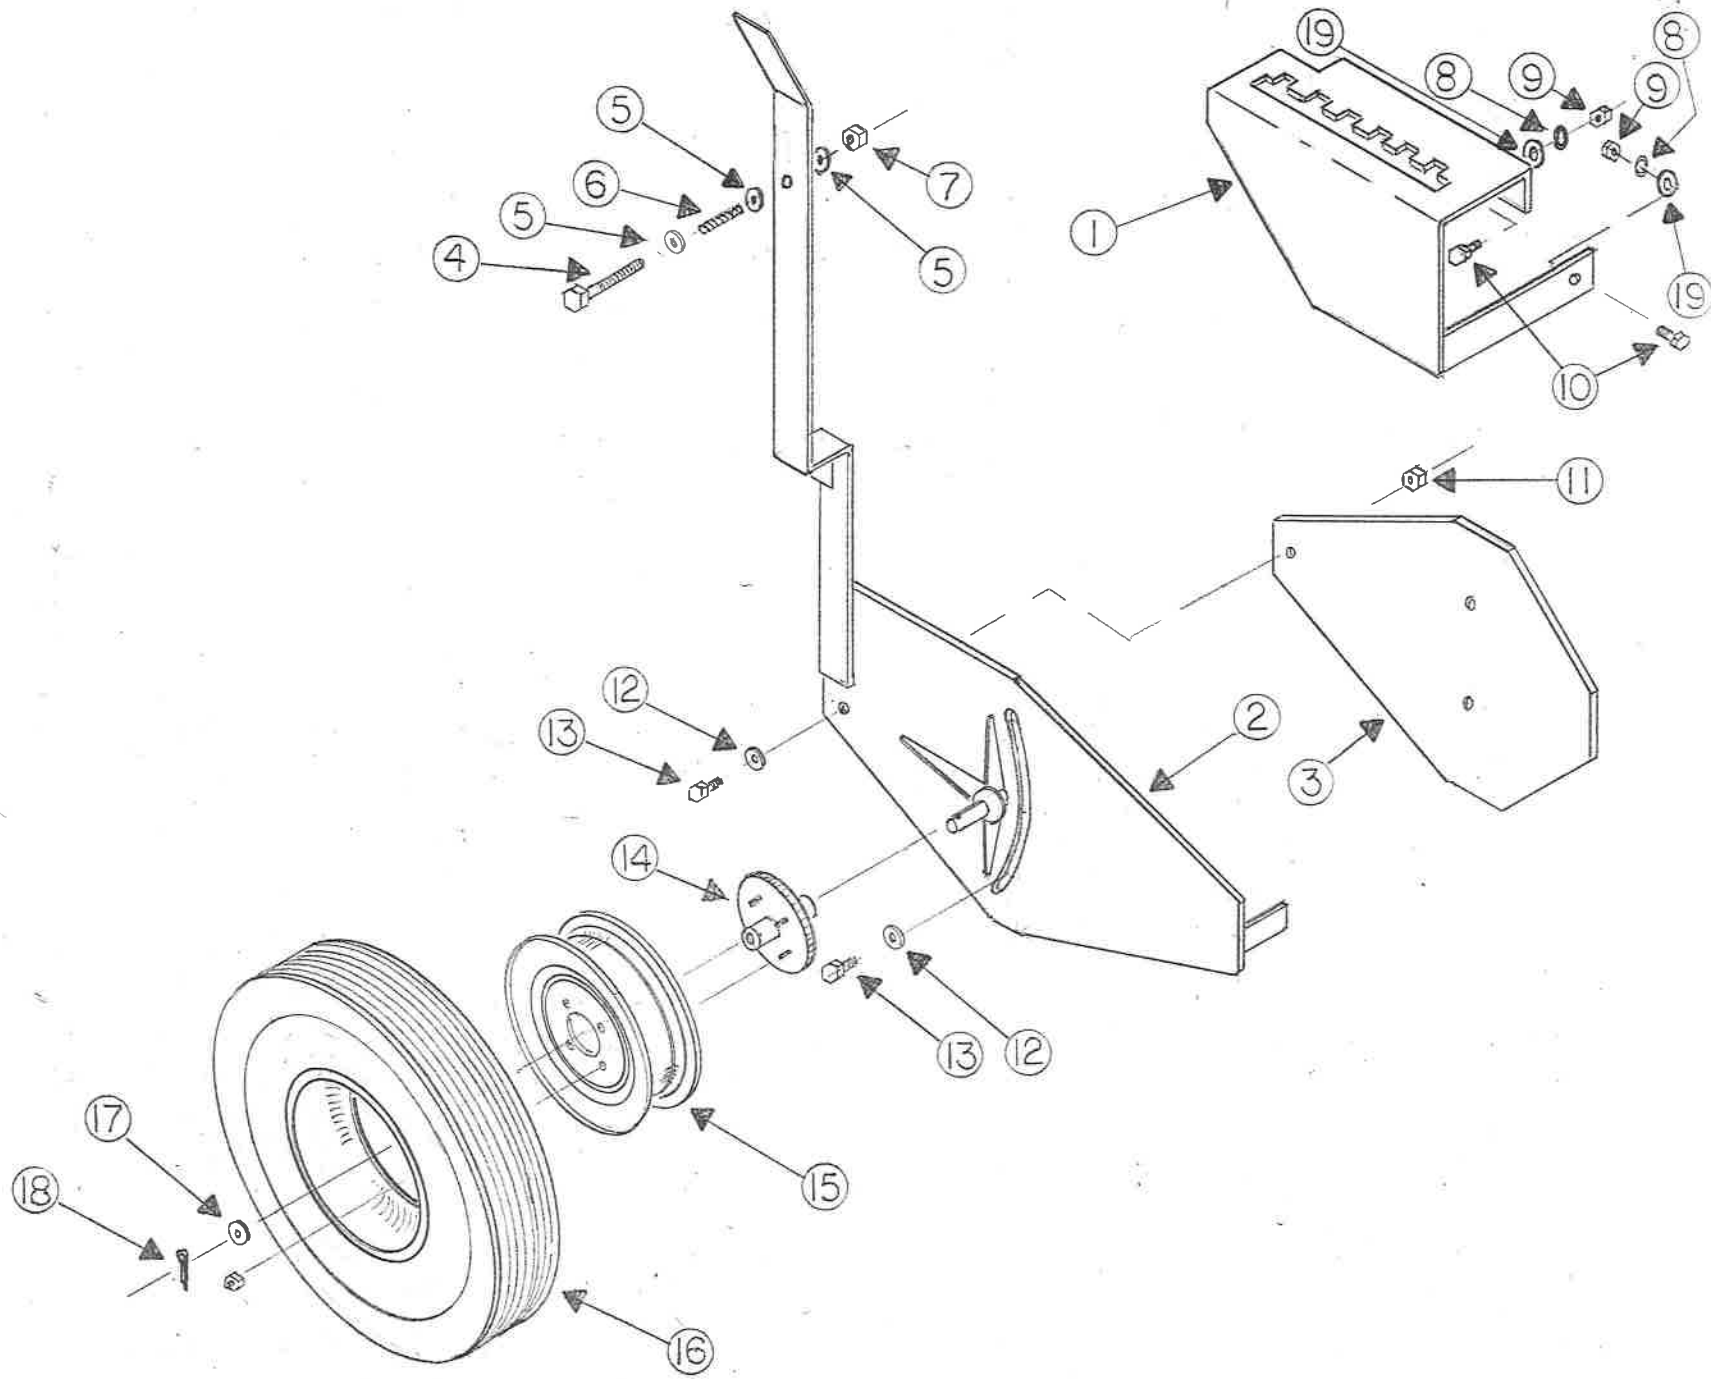

C

Conveyor

Parts List

<u>Ref No.</u>	<u>Part No.</u>	<u>Description</u>	<u>Qty</u>
1	004198	Motor, Conv.	1
2	003824P	Sprocket 50B15F1	1
3	004210	Chain, Conv. Drive	1
4	003829P	Sprocket 50B22F1-1/4	1
	004127	Assy, Shaft, Rear Conv. (Includes #5, 2-#6, 4-#7)	1
5	004126	Shaft, Rear Conv.	1
6	004123	Sprocket	4
7	003830P	Bearing	6
8	004103	Brkt, Conv. Shaft Adj. RH	1
9	004104	Brkt, Conv. Shaft Adj. LH	1
10	000271M	Wearstrip, Conv.	4
11	004102	Conveyor Support	1
12	003587	Conveyor Hold Down Assy, RH	1
	003588	Conveyor Hold Down Assy, LH	1
13	004122	Shaft, Frt, Conv.	1
	004124	Assy, Shaft, Front Conv. (Includes #13, 2-#6, 2-#7)	1
14	004294	Flight Blade RH	6
	004295	Flight Blade LH	6
15	004135	Conveyor Chain	2
16	004131	Flight Backup Bar	12
17	004306P	Bolt, Conv Adj	2
18	000989P	Nut, Hex 1/2-13 ZP	2
19	004125	Key, 1/4 x 2	2
20	000946P	Bolt, 3/8-16 NC x 1	36
21	000947P	Bolt, 3/8-16 NC x 1-1/4	24
22	000955P	Washer, Lock, 3/8	60
23	000953P	Nut, Lock, 3/8-16 NC	60
24	000924P	Bolt, 5/16-18x 1 FH Mach Sc	8
25	000928P	Washer, Lock, 5/16	8
26	000927P	Nut, Hex, 5/16-18 NC	8

D

Depth Adj. Assy, (RH Shown)

Parts List

<u>Ref No.</u>	<u>Part No.</u>	<u>Description</u>	<u>Qty</u>
1	004209	Bracket, Depth Adj, RH	1
	004271	Bracket, Depth Adj, LH	1
2	003892	Depth Control RH	1
	003893	Depth Control LH	1
3	004136	Wearplate, Depth Control	1
4	000925P	Bolt, 5/16-18 NC x 3	1
5	000929P	Washer, Flat, 5/16	3
6	004275P	Spring, Century XX66	1
7	000926P	Nut, Lock, 5/16-18 NC	1
8	000955P	Washer, Lock, 3/8	3
9	000953P	Nut, Lock, 3/8-16 NC	3
10	000946P	Bolt, 3/8-16 NC x 1	3
11	000798P	Nut, Jam 1/2	3
12	000991P	Washer, Flat 1/2	3
13	000983P	Bolt, 1/2-13 NC x 1-1/2	3
14	004203	Hub, Gauge Whl w/studs & nuts	1
15	004200	Wheel Rim 12 x 4	1
16	003839P	Tire 530 x 12	1
	004267	Wheel Assy, Gauge (Includes 15 & 16)	1
17	003928P	Washer, Flat 3/4	1
18	000970P	Pin, Cotter 1/8 x 3	1
19	000956P	Washer, Flat, 3/8	3