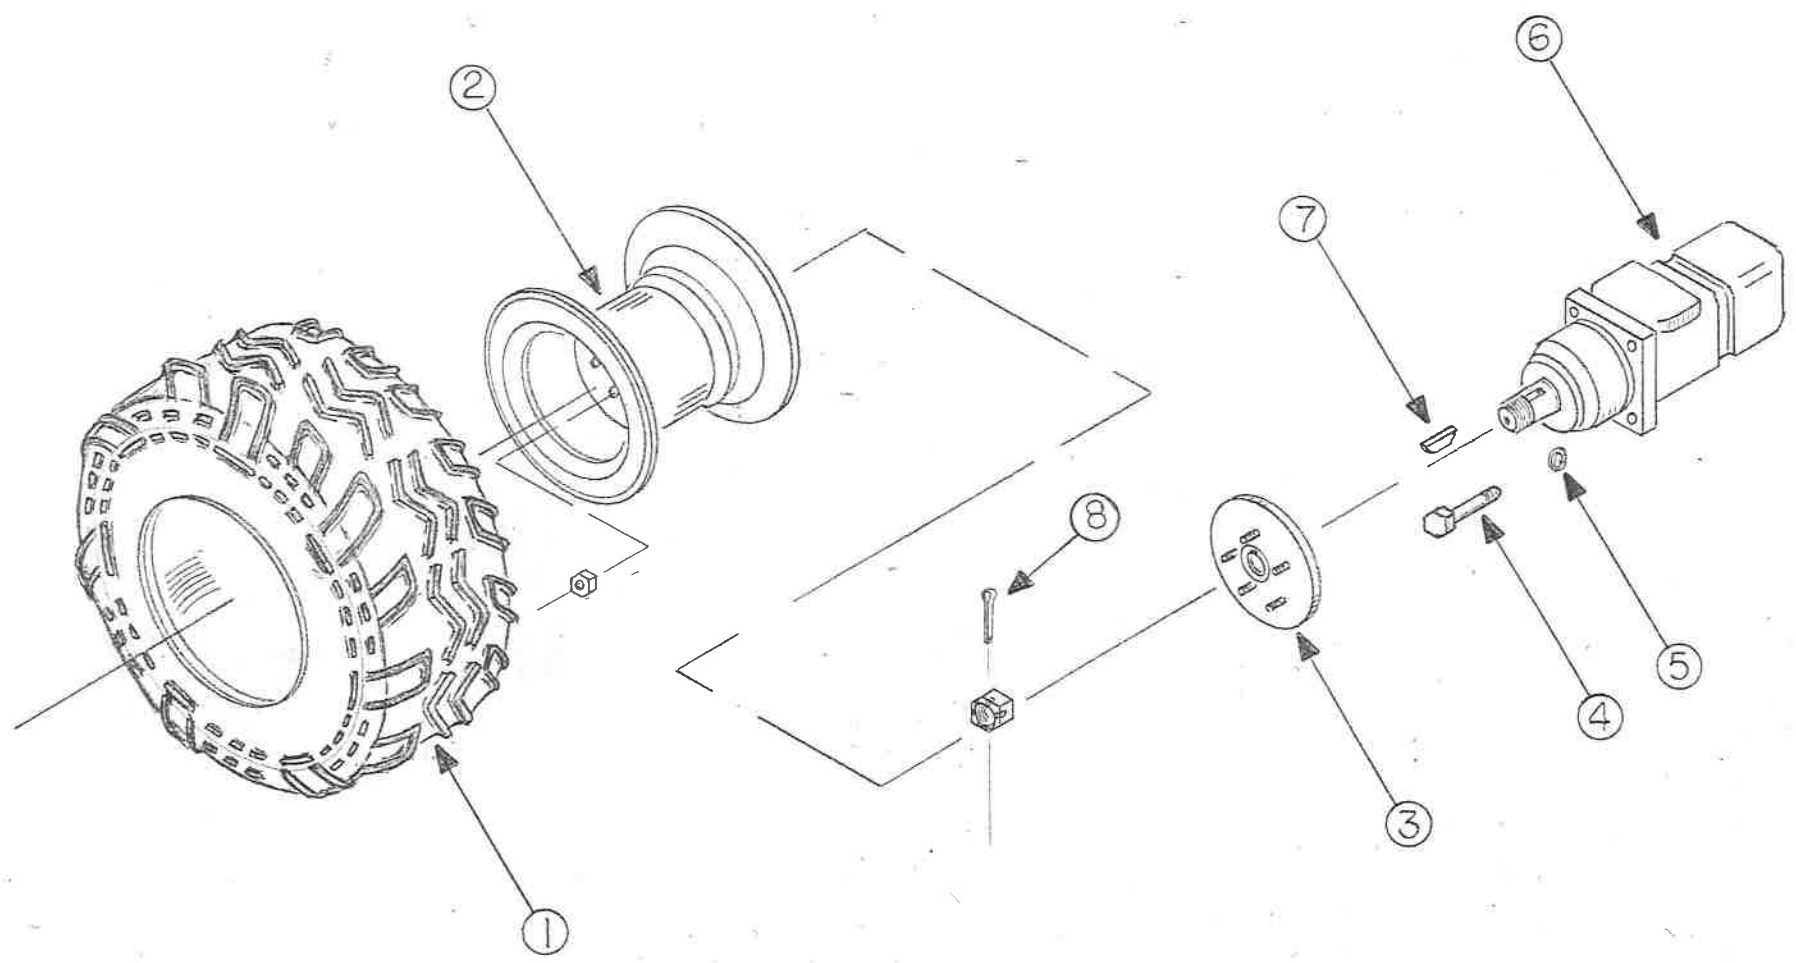

D

Depth Adj. Assy, (RH Shown)

Parts List

<u>Ref No.</u>	<u>Part No.</u>	<u>Description</u>	<u>Qty</u>
1	004209	Bracket, Depth Adj, RH	1
	004271	Bracket, Depth Adj, LH	1
2	003892	Depth Control RH	1
	003893	Depth Control LH	1
3	004136	Wearplate, Depth Control	1
4	000925P	Bolt, 5/16-18 NC x 3	1
5	000929P	Washer, Flat, 5/16	3
6	004275P	Spring, Century XX66	1
7	000926P	Nut, Lock, 5/16-18 NC	1
8	000955P	Washer, Lock, 3/8	3
9	000953P	Nut, Lock, 3/8-16 NC	3
10	000946P	Bolt, 3/8-16 NC x 1	3
11	000798P	Nut, Jam 1/2	3
12	000991P	Washer, Flat 1/2	3
13	000983P	Bolt, 1/2-13 NC x 1-1/2	3
14	004203	Hub, Gauge Whl w/studs & nuts	1
15	004200	Wheel Rim 12 x 4	1
16	003839P	Tire 530 x 12	1
	004267	Wheel Assy, Gauge (Includes 15 & 16)	1
17	003928P	Washer, Flat 3/4	1
18	000970P	Pin, Cotter 1/8 x 3	1
19	000956P	Washer, Flat, 3/8	3

Drive Wheel Assembly

Ref. No.	Part No.	Description	Qty.
1	003838P	Tire 22 x 12.5-9	1
2	004201	Wheel Rim 9 x 10	1
	004265	Wheel Assy, Left Drive (Includes 1 & 2)	1
	004266	Wheel Assy, Right Drive (Includes 1 & 2)	1
3	004202	Hub, Tapered	1
4	000946P	Bolt, 3/8-16 NC x 1	4
5	000955P	Washer, Lock, 3/8	4
6	004399	Motor, Wheel- MF 22.6 CID	1
7	000057P	Key, Woodruff 1/4 x 1 No. 15	1
8	003946P	Pin, Cotter 3/32 x 2	1