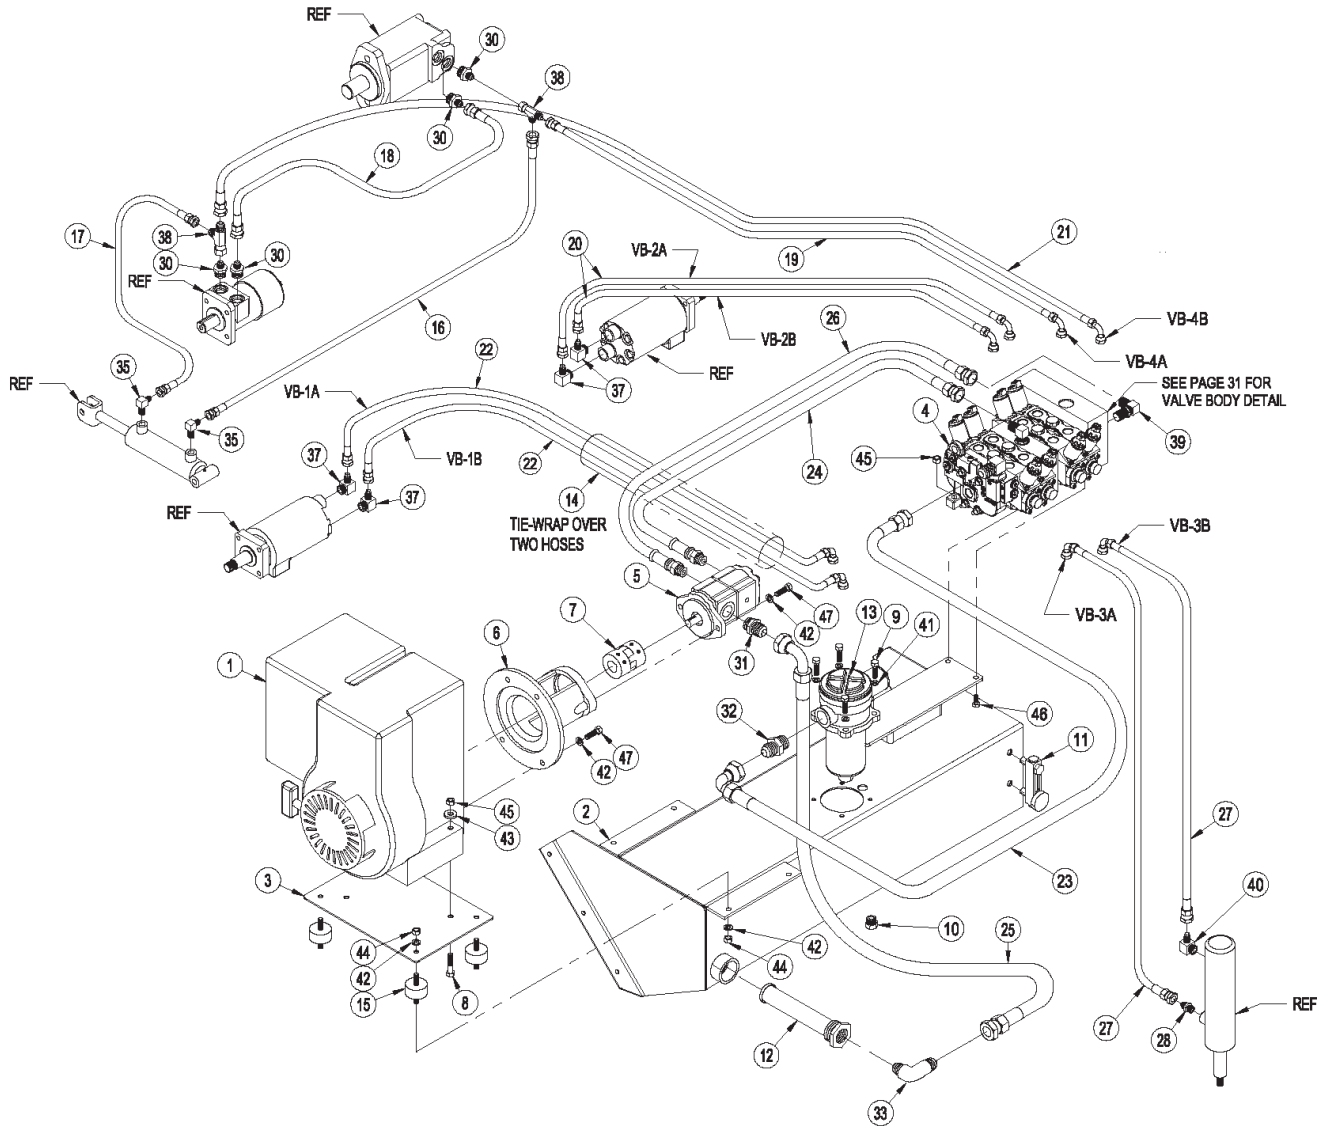

HYDRAULIC ASSEMBLY

See part number reference on page 32.