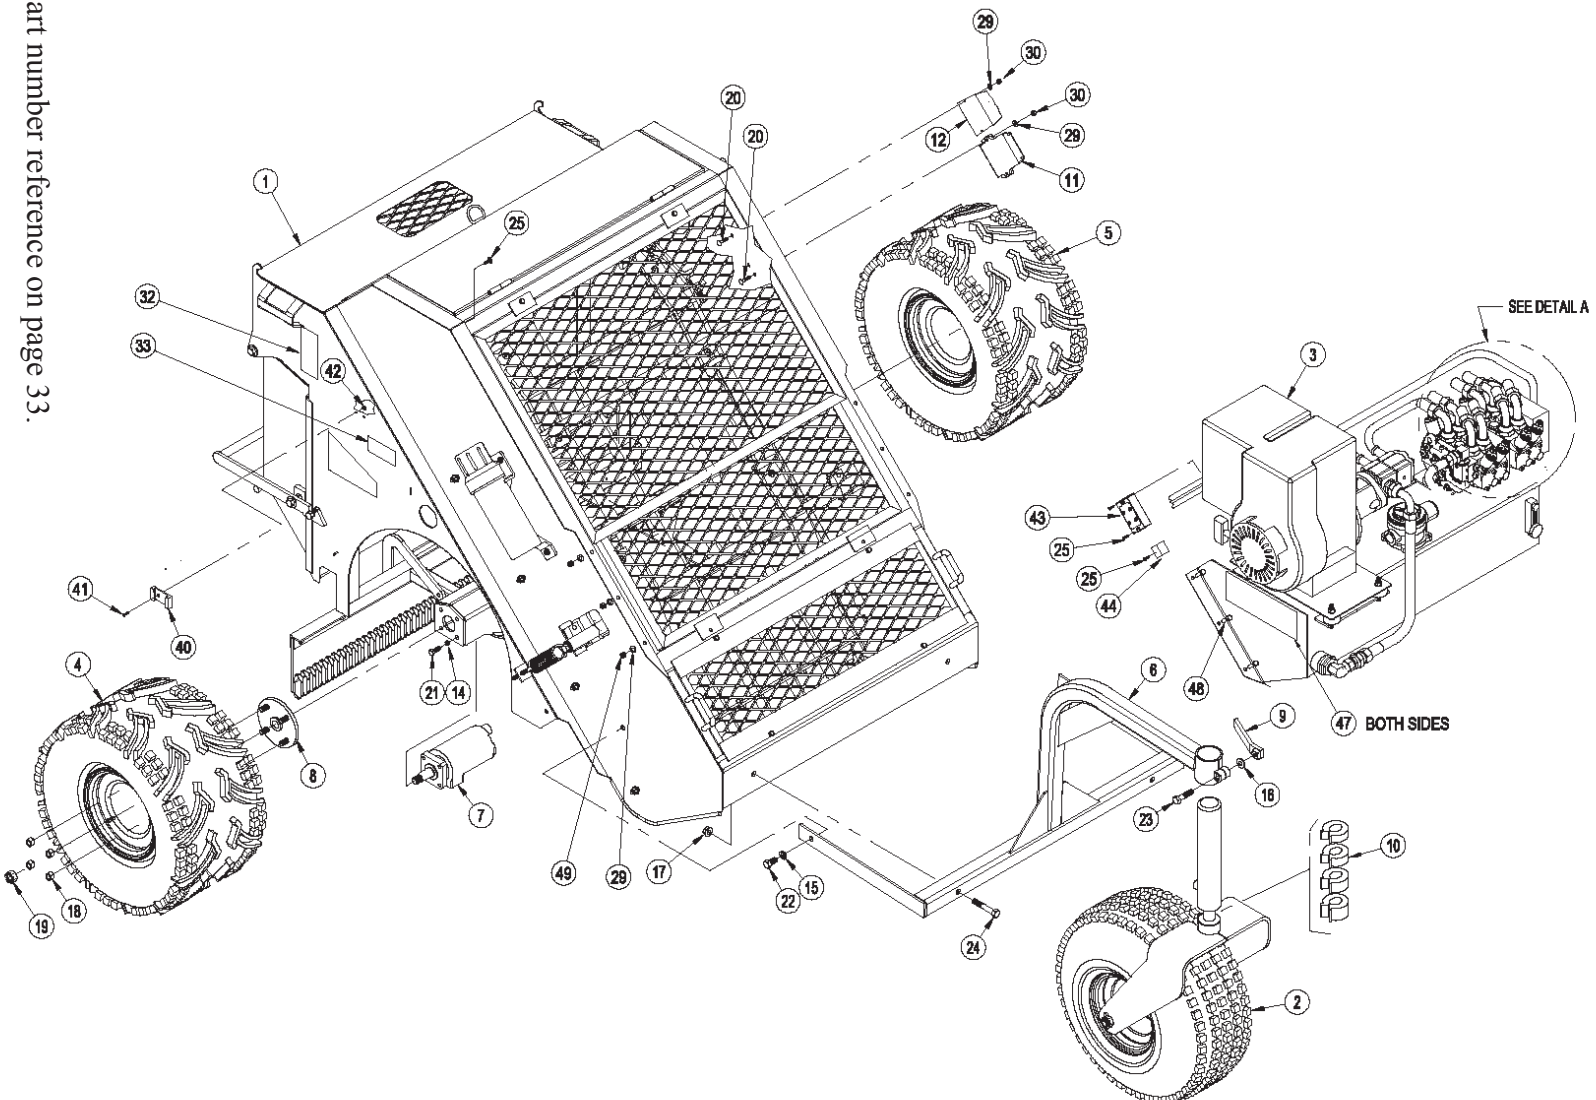

DRIVE ASSEMBLY

See part number reference on page 33.

DRIVE ASSEMBLY

<u>ITEM</u>	<u>QTY</u>	<u>PART ID</u>	<u>PART DESCRIPTION</u>
1	1	M30000	ASSEMBLY: MAIN
2	1	M30124	ASSEMBLY: CASTER WHEEL
3	1	950015	ASSEMBLY: HYDRAULIC, 950
4	1	M30140	ASSEMBLY: WHEEL AND TIRE, RIGHT
5	1	M30141	ASSEMBLY: WHEEL AND TIRE, LEFT
6	1	M30113	MOUNT: CASTER PIVOT
7	2	P350800	MOTOR: PARKER (TEO295FR250AAA)
8	2	P758000	HUB, 4 BOLT
9	1	M6415	HANDLE: CASTER
10	1	P781000	STROKE CONTROL SET: (7/8", 1", 1 1/4", 1 1/2")
11	1	P296811	REMOTE CONTROL RECEIVER: ENRANGE
12	1	P296813	CONTROLLER: DVC5, UNIVERSAL
13	1	P002020	CHARGER: BATTERY, (AA)
14	8	P851106	WASHER: LOCK, 3/8"
15	2	P851108	WASHER: LOCK, 1/2"
16	1	P852608	WASHER: HARD, 1/2"
17	2	P155850	NUT: TOP LOCK, 1/2"
18	8	P756165	NUT: WHEEL, 1/2"-20
19	2	REF	NUT: TOP LOCK, 3/4" (REFER TO P350800)
20	4	P104405	BOLT: CARRIAGE, 1/4" X 1 1/4"
21	8	P100604	BOLT: HEX, 3/8" X 1"
22	2	P100804	BOLT: HEX, 1/2" X 1"
23	1	P102808	BOLT: HEX, FINE THREAD, 1/2" X 2"
24	2	P100812	BOLT: HEX, 1/2" X 3"
25	2	P111140	SCREW: TAPPING, #10-32 X 1/2"
26	1	950017	ASSEMBLY: CABLE, 950
27	1	950016	ASSEMBLY: GROUND WIRE
28	1	M30200	CRATE: SHIPPING
29	10	P850104	WASHER: FLAT, 1/4"
30	4	P158003	NUT: NYLOCK, 1/4"
31	1	P296810	HARNESS: WIRING, UNIVERSAL
32	1	P970102	DECAL: WARNING OPERATOR
33	1	P979501	DECAL: 950
34	1	P270314	PLUG: SHROUD, 2 CONN
35	1	P610600	HOSE: OIL DRAIN
36	1	P371670	FILTER: FUEL
37	2	P295812	SEAL: CABLE, GREEN
38	2	P295097	TERMINAL: MALE
39	1	P297310	GAUGE: TIRE PRESSURE
40	1	P296804	REMOTE CONTROL RECEIVER: BRACKET
41	2	P111103	SCREW: MACHINE, PHILLIPS HD, #8-32 X 5/8"
42	2	P158004	NUT: NYLOCK, #8-32
43	1	P298900	REGULATOR: VOLTAGE, RECTIFIER
44	1	P295051	RELAY: BOSCH SEALED
45	1	P370904	DEFLECTOR: MUFFLER
46	3	P370905	SCREW: MUFFLER DEFLECTOR
47	2	P970251	DECAL: DANGER 10 FT
48	6	P100503	BOLT: HEX, 5/16" X 3/4"
49	6	P155350	NUT: TOP LOCK, 5/16"
50	1	P296812	REMOTE CONTROL, HANDHELD (not shown)