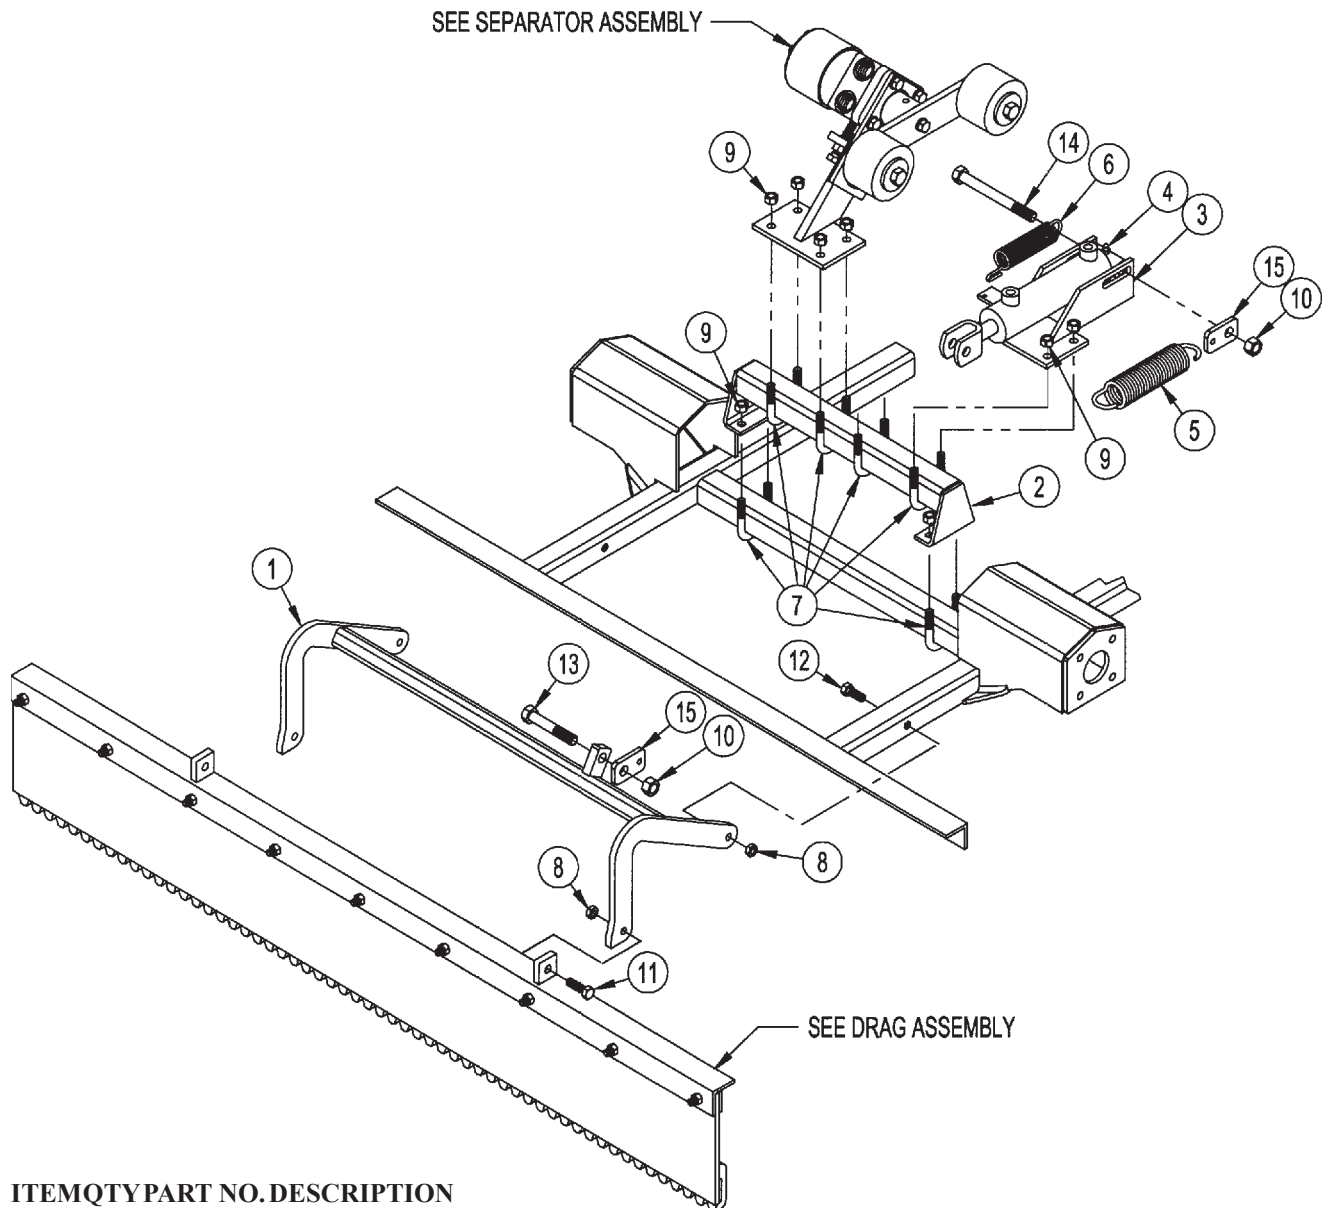

GROOMER & SEPARATOR ASSEMBLY

ITEM QTY PART NO. DESCRIPTION

1	1	M30067	LIFT FRAME
2	1	M30110	CONVEYOR RISER BRACKET
3	1	M30023	REAR CYLINDER MOUNT
4	1	P259150	HYDRAULIC CYLINDER 1-1/2" X 4"
		P259151	SEAL KIT
5	1	P601500	EXTENSION SPRING
6	1	P604700	EXTENSION SPRING
7	6	P127204	U-BOLT 3/8" X 1-1/2" X 2-1/4"
8	4	P155400	3/8" JAM NUT
9	12	P155450	3/8" TOP LOCK NUT
10	2	P155850	1/2" TOP LOCK NUT
11	2	P100605	3/8" X 1-1/4" HEX BOLT
12	2	P100609	3/8" X 2-1/4" HEX BOLT
13	1	P100812	1/2" X 3" HEX BOLT
14	1	P100820	1/2" X 5" HEX BOLT
15	2	M30147	SPRING HOLDER