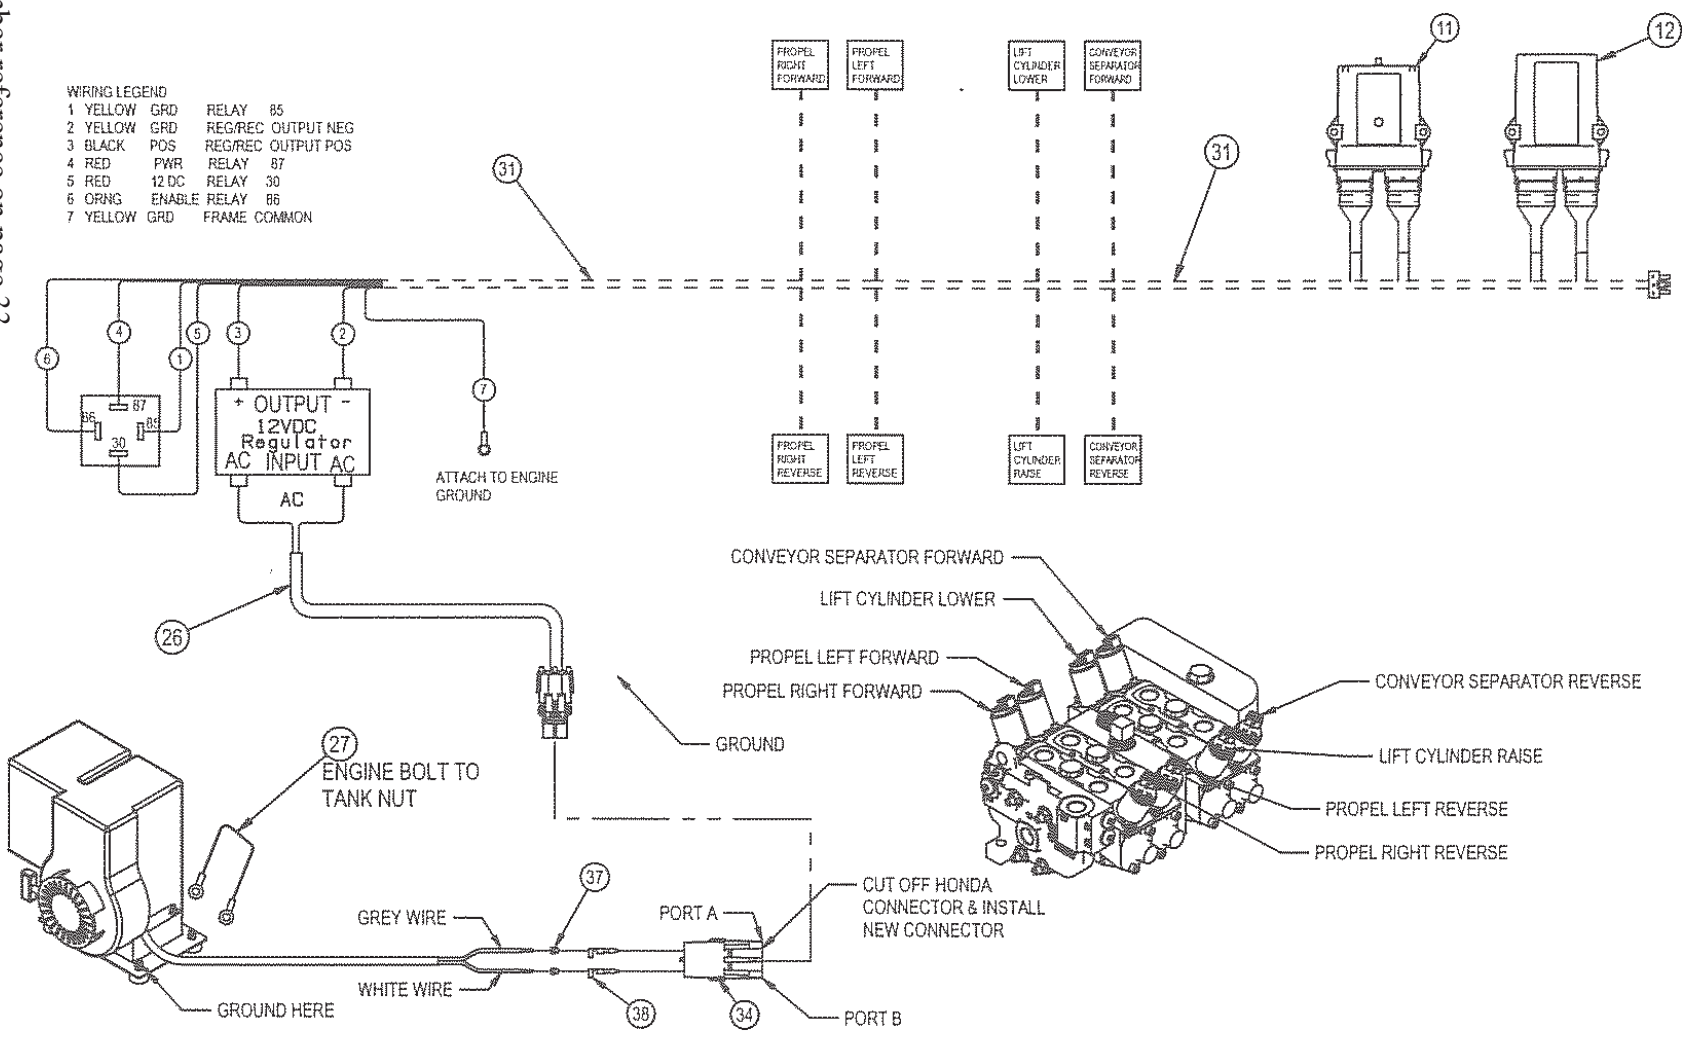

DRIVE ASSEMBLY - WIRING DIAGRAM

WIRING LEGEND

1	YELLOW	GRD	RELAY	85
2	YELLOW	GRD	REG/REC	OUTPUT NEG
3	BLACK	POS	REG/REC	OUTPUT POS
4	RED	PWR	RELAY	87
5	RED	12 DC	RELAY	30
6	ORNG	ENABLE	RELAY	86
7	YELLOW	GRD	FRAME	COMMON

See part number reference on page 33.

(958B054)