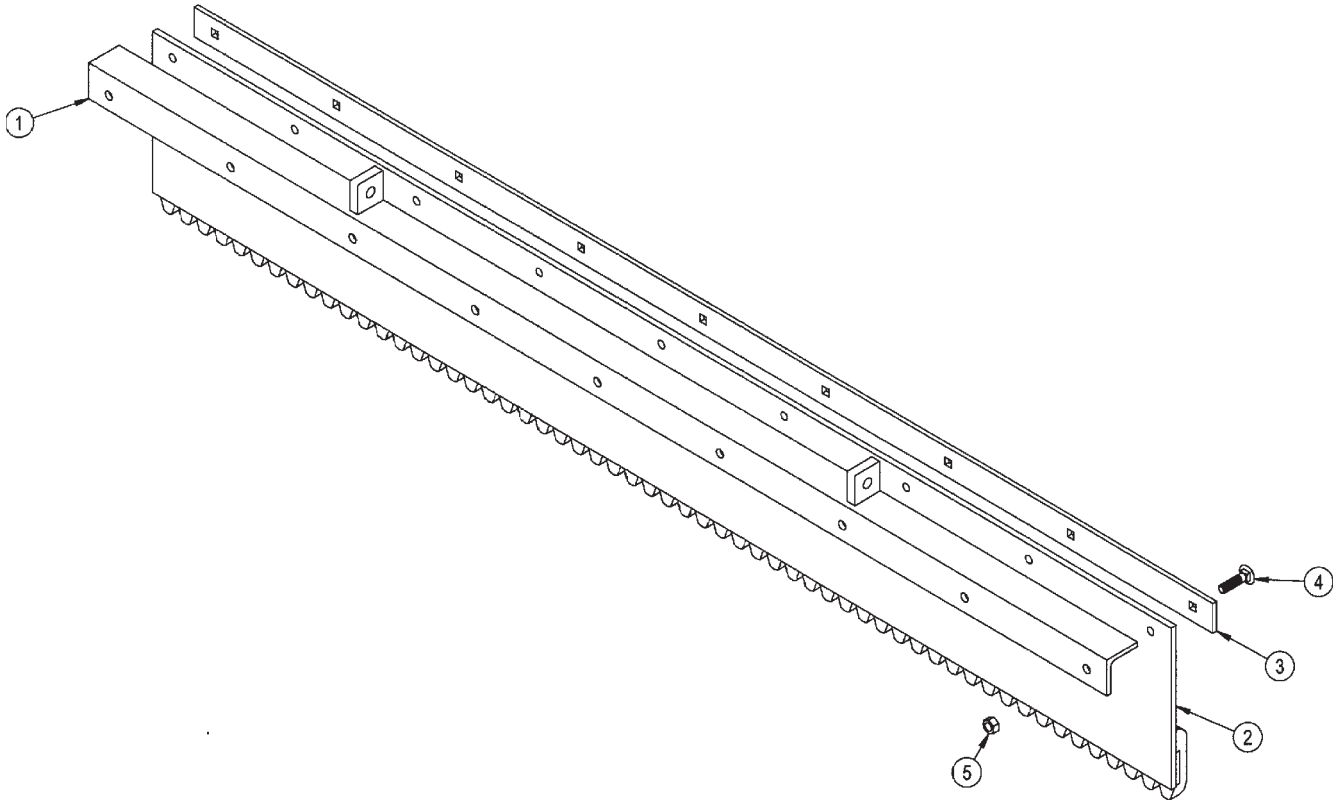

## ITEM QTY PART NO. DESCRIPTION

ITEM	QTY	PART NO.	DESCRIPTION
1	1	M30015	FRONT CONVEYOR SHAFT
2	1	M30016	REAR CONVEYOR SHAFT
3	1	M30006	CONVEYOR SUPPORT WELDMENT
4	5	M30073	1-1/4" MODIFIED FLANGE BEARING
5	1	M30007	CONVEYOR ADJUSTMENT BRACKET L
6	1	M30008	CONVEYOR ADJUSTMENT BRACKET R
7	4	M30086	WEAR STRIP *REPLACED WITH 71.000271M
8	2	M30189	CONVEYOR CHAIN WELDMENT
9	1	M30088	3.219 LG CONVEYOR SHAFT SPACER
10	1	M30089	1.125 SHT CONVEYOR SHAFT SPACER
11	9	M30092	FLIGHT BLADE RIGHT HAND
12	9	M30093	FLIGHT BLADE LEFT HAND
13	4	P852608	1/2" HARD WASHER
14	1	M5009-5	3/16" X 1/2" X 1-3/4" WASHER
15	8	P155350	5/16" TOP LOCK NUT
16	36	P155450	3/8" TOP LOCK NUT
17	12	P155850	1/2" TOP LOCK NUT
18	2	P157200	1/2" JAM NUT
19	8	P103504	5/16-18 X 1.00 FLAT HD CAP SCREW
20	36	P100604	3/8" X 1" HEX BOLT
21	1	P102805	1/2" X 1-1/4" FINE THD HEX BOLT
22	12	P100806	1/2" X 1-1/2" HEX BOLT
23	2	P098810	1/2" X 2-1/2" FULL THD HEX BOLT

## ITEM QTY PART NO. DESCRIPTION

1	1	M30067	LIFT FRAME
2	1	M30110	CONVEYOR RISER BRACKET
3	1	M30023	REAR CYLINDER MOUNT
4	1	P259150	HYDRAULIC CYLINDER 1-1/2" X 4"
		P259151	SEAL KIT
5	1	P601500	EXTENSION SPRING
6	1	P604700	EXTENSION SPRING
7	6	P127204	U-BOLT 3/8" X 1-1/2" X 2-1/4"
8	4	P155400	3/8" JAM NUT
9	12	P155450	3/8" TOP LOCK NUT
10	2	P155850	1/2" TOP LOCK NUT
11	2	P100605	3/8" X 1-1/4" HEX BOLT
12	2	P100609	3/8" X 2-1/4" HEX BOLT
13	1	P100812	1/2" X 3" HEX BOLT
14	1	P100820	1/2" X 5" HEX BOLT
15	2	M30147	SPRING HOLDER

## ITEM QTY PART NO. DESCRIPTION

ITEM	QTY	PART NO.	DESCRIPTION
		M30182	GROOMER BAR ASSEMBLY (Includes Items 1-5)
1	1	M30181	DRAG COMB MOUNT
2	1	M30183	SNOW COMB
3	1	M30180	DRAG COMB STRAP
4	9	P104505	5/16" X 1-1/4" CARRIAGE BOLT
5	9	P155350	5/16" TOP LOCK NUT