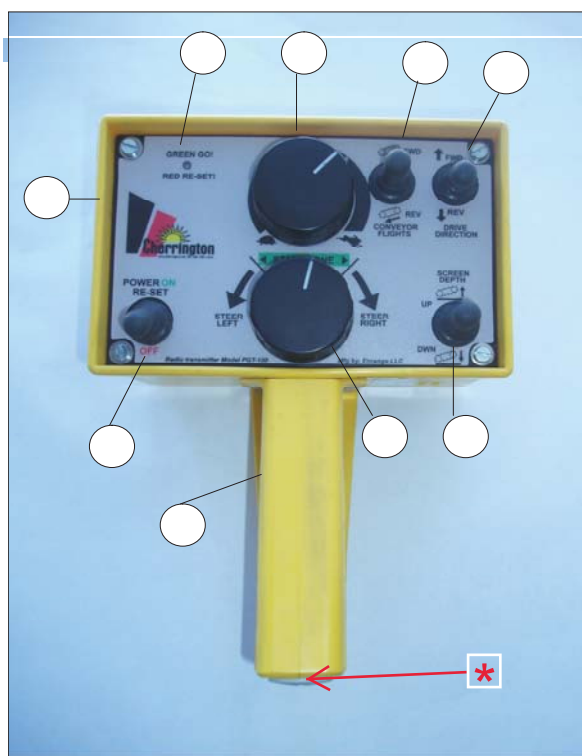

ENRANGE REMOTE CONTROL: USED ON EARLY CBC MDL 950

ENRANGE HANDHELD REMOTE AND RECEIVER ARE OBSOLETE
REPAIR PARTS AND SERVICES ARE UNSUPPORTED.

IF CONTROL SYSTEM HAS FAILED: REQUIRES COMPLETE SYSTEM UPDATE.
UPDATE WITH COMPLETE CERVIS CONTROL PACKAGE P/N 71.P296842

ENRANGE (YELLOW) HANDHELD REMOTE