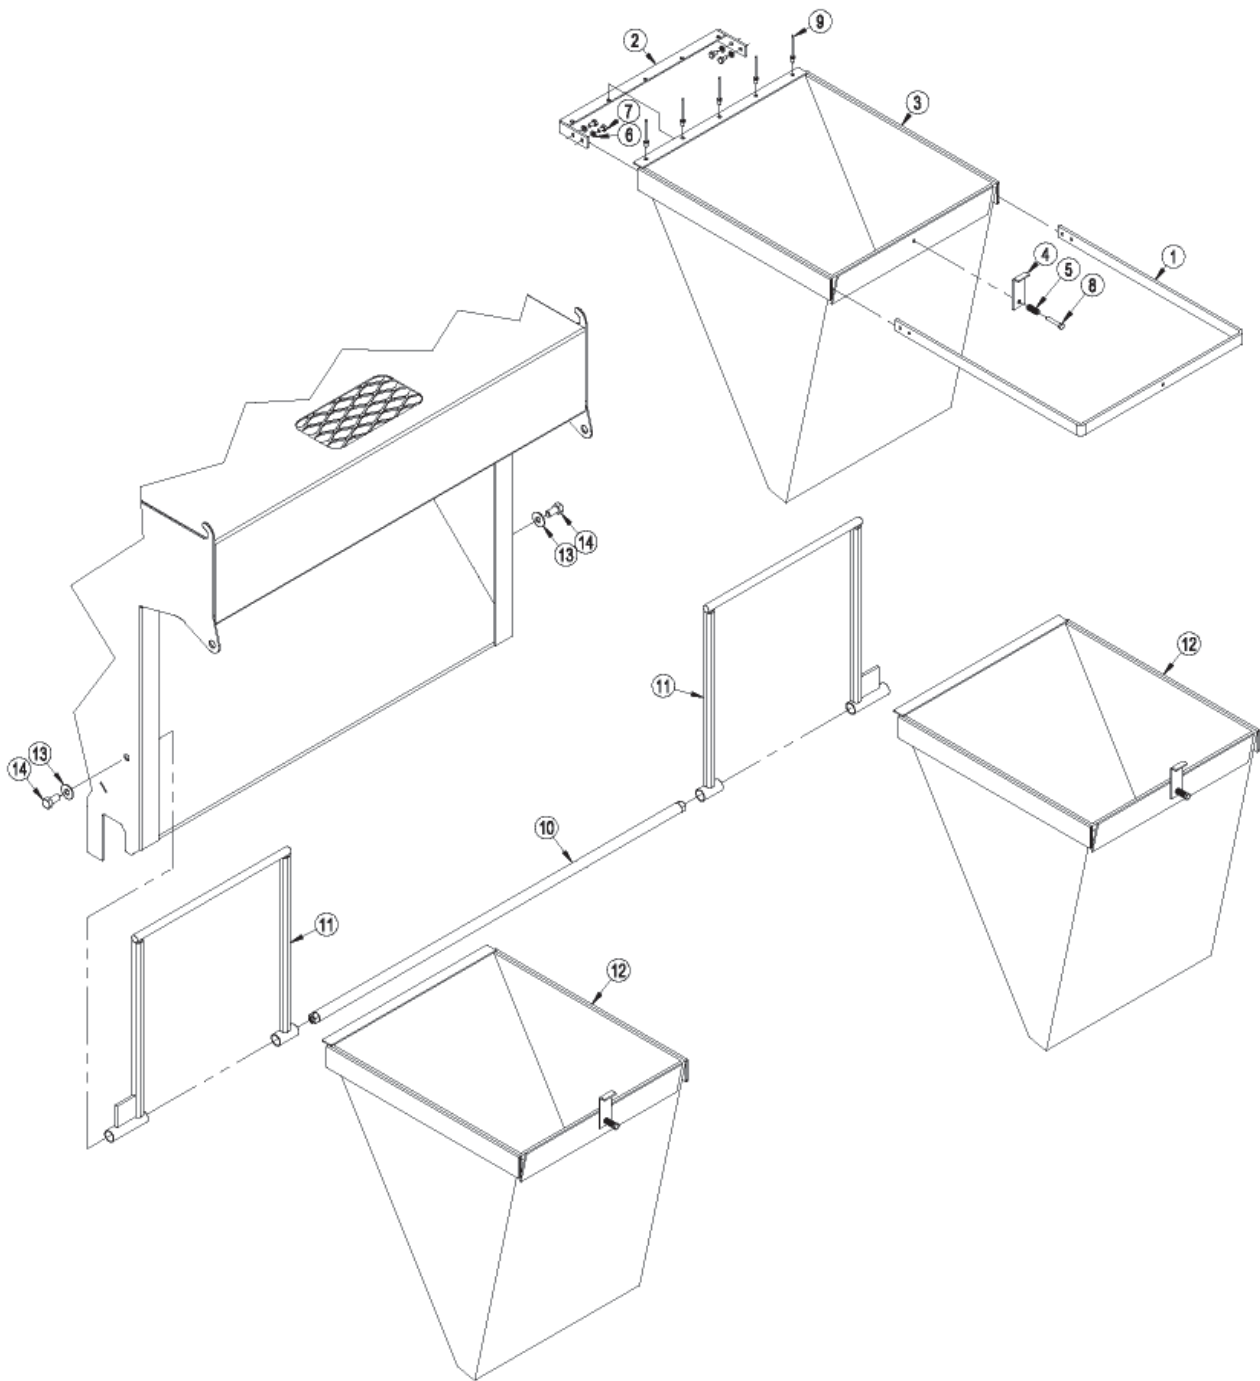

OPTIONAL COLLECTION BAG ASSEMBLY

A collection bag assembly is available as an add-on option to your Model 950.

OPTIONAL COLLECTION BAG ASSEMBLY

<u>Item</u>	<u>Qty</u>	<u>Part ID</u>	<u>Description</u>
1	1	M30157	BAGGER TOP HOLDER
2	1	M30158	TOP HOLDER BRACKET
3	1	M30159	COLLECTION BAG
4	1	M30161	BAG LATCH
5	1	P601050	SPRING: COMPRESSION, .48 OD X 1"
6	4	P851104	WASHER: LOCK, 1/4"
7	4	P100402	BOLT: HEX, 1/4" X 1/2"
8	1	P100406	BOLT: HEX, 1/4" X 1 1/2"
9	5	P126272	POP RIVET: LARGE FLANGE, 1/8" X 3/8"
10	1	M30156	BAGGER CROSS BAR
11	2	M30155	BAGGER MOUNT
12	2	M30162	COLLECTION BAG ASSEMBLY
13	2	P850107	WASHER: FLAT, 7/16"
14	2	P100804	BOLT: HEX, 1/2" X 1"