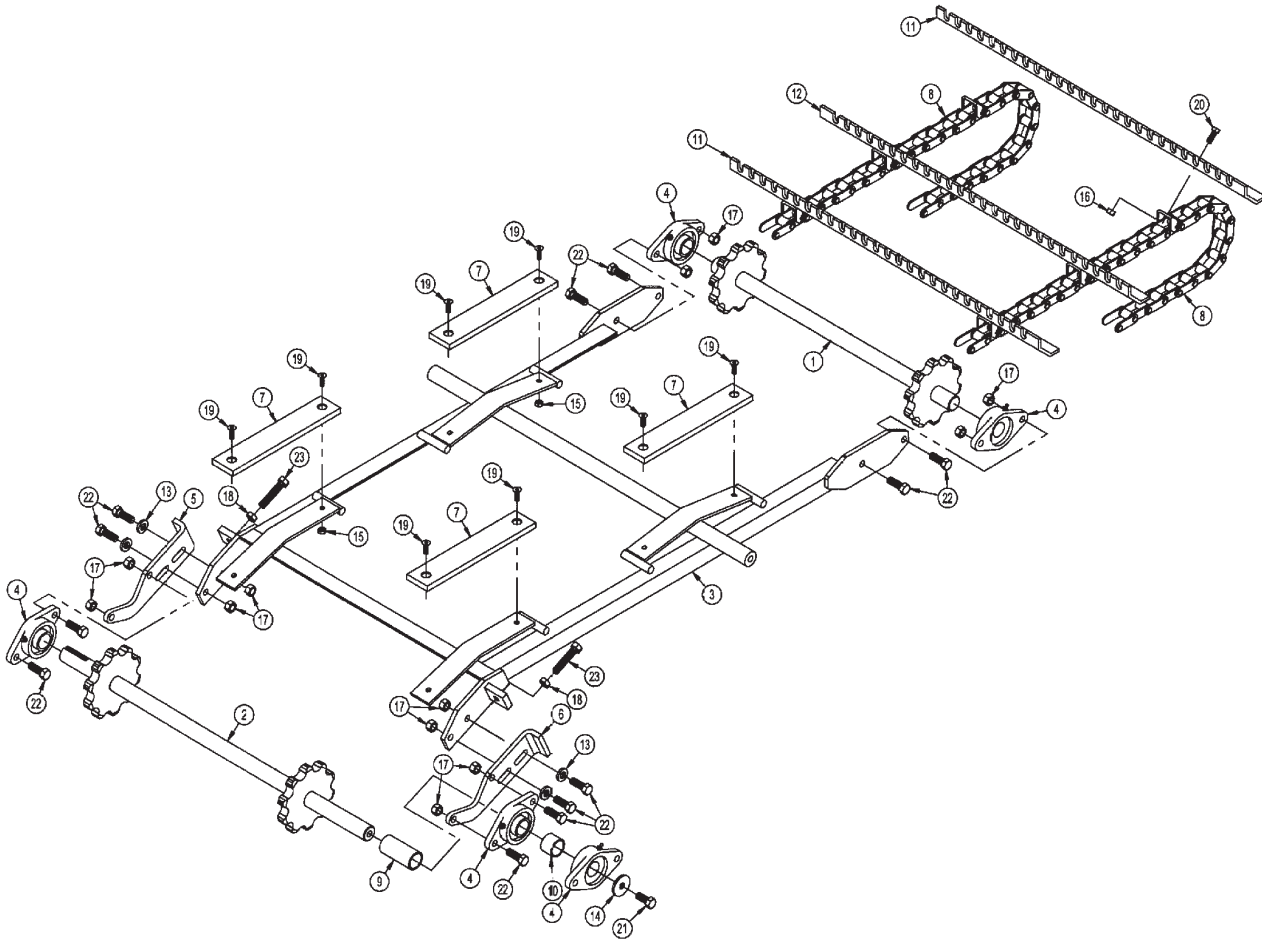

## ITEM QTY PART NO. DESCRIPTION

ITEM	QTY	PART NO.	DESCRIPTION
1	1	M30015	FRONT CONVEYOR SHAFT
2	1	M30016	REAR CONVEYOR SHAFT
3	1	M30006	CONVEYOR SUPPORT WELDMENT
4	5	M30073	1-1/4" MODIFIED FLANGE BEARING
5	1	M30007	CONVEYOR ADJUSTMENT BRACKET L
6	1	M30008	CONVEYOR ADJUSTMENT BRACKET R
7	4	M30086	WEAR STRIP *REPLACED WITH 71.000271M
8	2	M30189	CONVEYOR CHAIN WELDMENT
9	1	M30088	3.219 LG CONVEYOR SHAFT SPACER
10	1	M30089	1.125 SHT CONVEYOR SHAFT SPACER
11	9	M30092	FLIGHT BLADE RIGHT HAND
12	9	M30093	FLIGHT BLADE LEFT HAND
13	4	P852608	1/2" HARD WASHER
14	1	M5009-5	3/16" X 1/2" X 1-3/4" WASHER
15	8	P155350	5/16" TOP LOCK NUT
16	36	P155450	3/8" TOP LOCK NUT
17	12	P155850	1/2" TOP LOCK NUT
18	2	P157200	1/2" JAM NUT
19	8	P103504	5/16-18 X 1.00 FLAT HD CAP SCREW
20	36	P100604	3/8" X 1" HEX BOLT
21	1	P102805	1/2" X 1-1/4" FINE THD HEX BOLT
22	12	P100806	1/2" X 1-1/2" HEX BOLT
23	2	P098810	1/2" X 2-1/2" FULL THD HEX BOLT