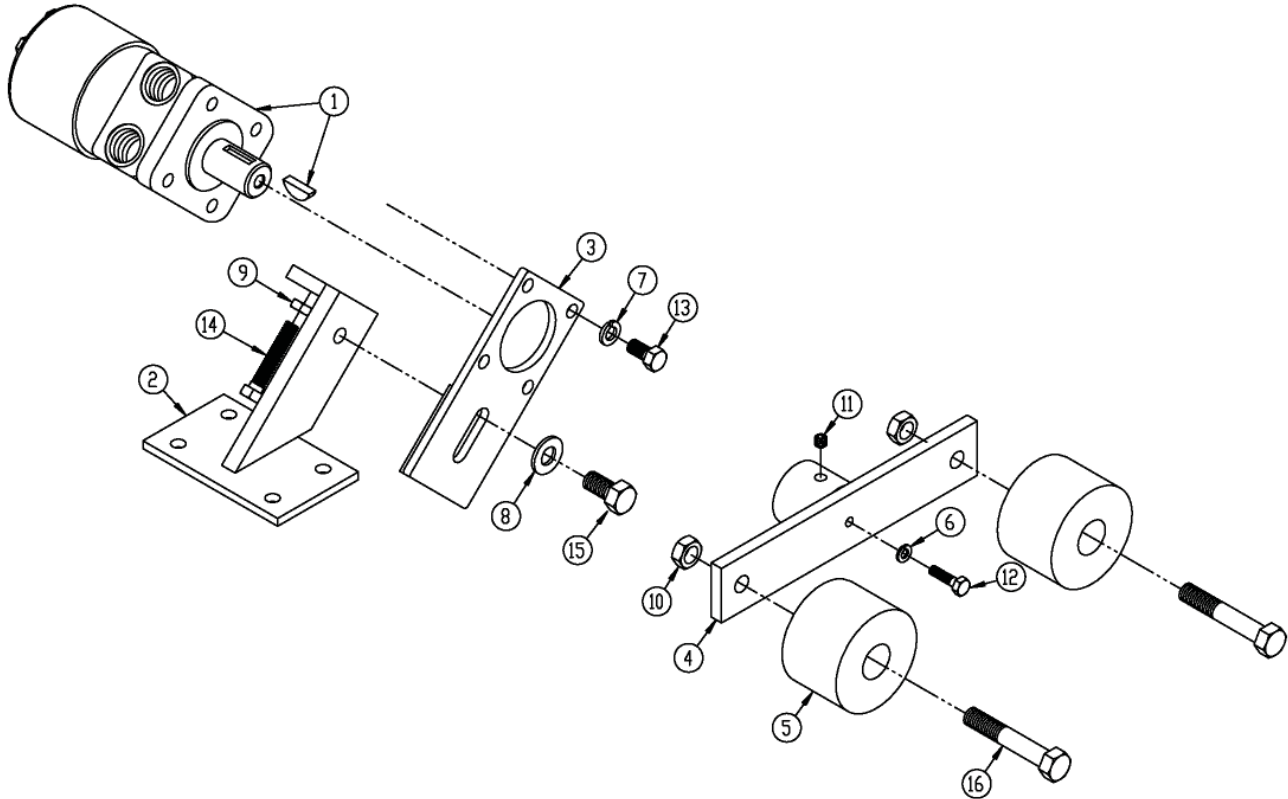

SEPARATOR ASSEMBLY

ITEM	QTY	PART#	DESCRIPTION
1	1	P350500	PARKER MOTOR TC0130FS100AAA
		P350501	SEAL KIT
2	1	M30018	SEPARATOR MOUNT
3	1	M30019	SEPARATOR MOTOR MOUNT
4	1	M30020	SEPARATOR ARM
5	2	P761100	SNUGULATOR 2500BD1X
6	1	P851104	1/4" LOCK WASHER
7	4	P851106	3/8" LOCK WASHER
8	1	P852608	1/2" HARD WASHER
9	1	P155400	3/8" JAM NUT
10	2	P157200	1/2" JAM NUT
11	1	P108505	5/16" X 5/16" SET SCREW
12	1	P100404	1/4" X 1" HEX BOLT
13	4	P100603	3/8" X 3/4" HEX BOLT
14	1	P098608	3/8" X 2" FULL THD HEX BOLT
15	1	P100804	1/2" X 1" HEX BOLT
16	2	P100812	1/2" X 3" HEX BOLT