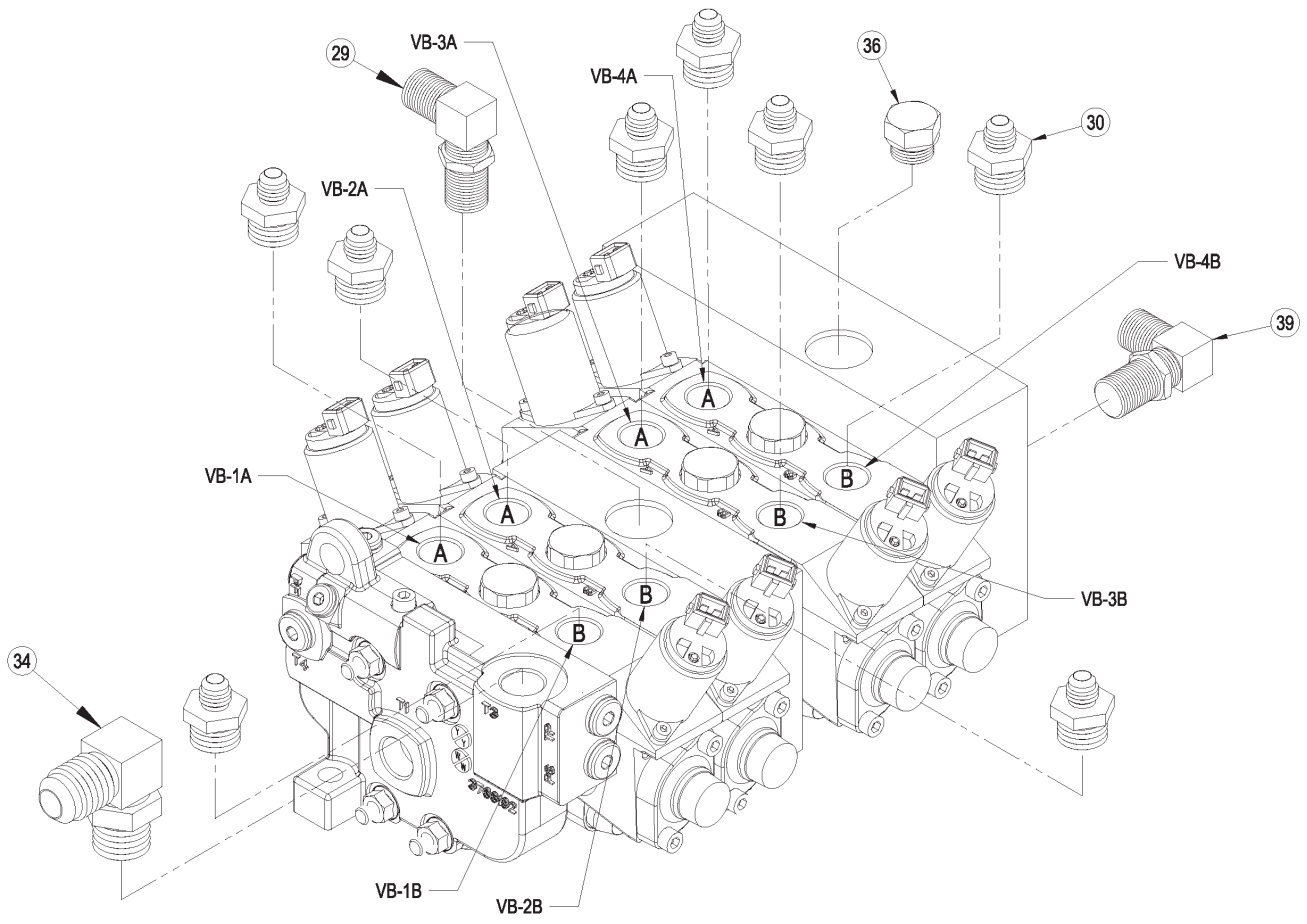

HYDRAULIC ASSEMBLY

HYDRAULIC ASSEMBLY

<u>ITEM</u>	<u>QTY</u>	<u>PART ID</u>	<u>PART DESCRIPTION</u>
1	1	P370900	MOTOR: HONDA, 11 HP
2	1	950006	RESERVOIR: HYDRAULIC, 950
3	1	950009	PLATE: ENGINE, MOUNT
4	1	P375005	VALVE: 4 SECTION PARKER P70
		P375006	SOLENOID & COIL KIT #393000K286 (12 VOLT)
		P375007	SOLENOID & COIL KIT #393000K287 (24 VOLT)
5	1	P359100	PUMP: GEAR
6	1	P361100	MOUNT: PUMP, BF 4
7	1	P370020	COUPLER: DRIVE KIT
8	4	P100607	BOLT: HEX, 3/8" X 1 3/4"
9	4	P100505	BOLT: HEX, 5/16" X 1 1/4" G.5Z
10	1	P270910	PLUG: O-RING, #8
11	1	P297305	GAUGE: TEMP, SIGHT LEVEL
12	1	P610500	STRAINER: TANK
13*	1	P371840	FILTER: MPT 100 HOUSING ASSY
14	1	R99000105	SLEEVING: CORDURA, 30" LONG
15	4	P133030	MOUNT: RUBBER
16	1	P246251	HOSE: 1/4" X 50", 4FJX 6FJX
17	1	P244160	HOSE: 1/4" X 16", 4FJX 6FJX
18	1	P248042	HOSE: 3/8" X 42", 6FJX 6FJX
19	1	P248041	HOSE: 3/8" X 41", 6FJX 6FJX90°
20	2	P248070	HOSE: 3/8" X 70", 6FJX 6FJX90°
21	1	P248066	HOSE: 3/8" X 66", 6FJX 6FJX90°
22	2	P248088	HOSE: 3/8" X 88", 6FJX 6FJX90°
23	1	P255994	HOSE: 3/4" X 24", 12FJX 12FJX90°
24	1	P251024	HOSE: 1/2" X 24", 8MB 8FJX
25	1	P255971	HOSE: 3/4" X 21", SUCTION, 12FJX 12FJX90°
26	1	P251636	HOSE: 1/2" X 36", 8MB 8FJX
27	2	P246241	HOSE: 1/4" X 41", 6FJX 6FJX90°
28	1	P276101	ADAPTER: 6MB 6MJ
29	1	P261010	ADAPTER: 8MB 8MJ90°
30	12	P276215	ADAPTER: 10MB 6MJ
31	1	P276450	ADAPTER: 12MB 12MJ
32	1	P277100	FITTING: 12MJ 16MB
33	1	P268850	FITTING: ELBOW, 16MP 12MJ90°
34	1	P276470	ELBOW: 10MB 12MJ90°
35	2	P261410	ELBOW: 4MP 4MJ90°
36	1	P270920	PLUG: 10MB
37	4	P261530	ELBOW: 8MB 6MJ90°
38	2	P265550	TEE: 6FJX 6MJ 6MJ
39	1	P261610	FITTING: 8MJ 10MB90°
40	1	P261350	FITTING: 6MJ 6MB90°
41	4	P850104	WASHER: FLAT ZINC, 1/4"
42	14	P851106	WASHER: LOCK, 3/8"
43	4	P850806	WASHER: FLAT, 3/8", SAE GR8
44	8	P150600	NUT: HEX, 3/8"
45	7	P155450	NUT: TOP LOCK, 3/8"
46	3	P100606	BOLT: HEX, 3/8" X 1 1/2"GR5Z
47	6	P100605	BOLT: HEX, 3/8" X 1 1/4"

71.P371841 REPLACEMENT HYDRAULIC FILTER ONLY