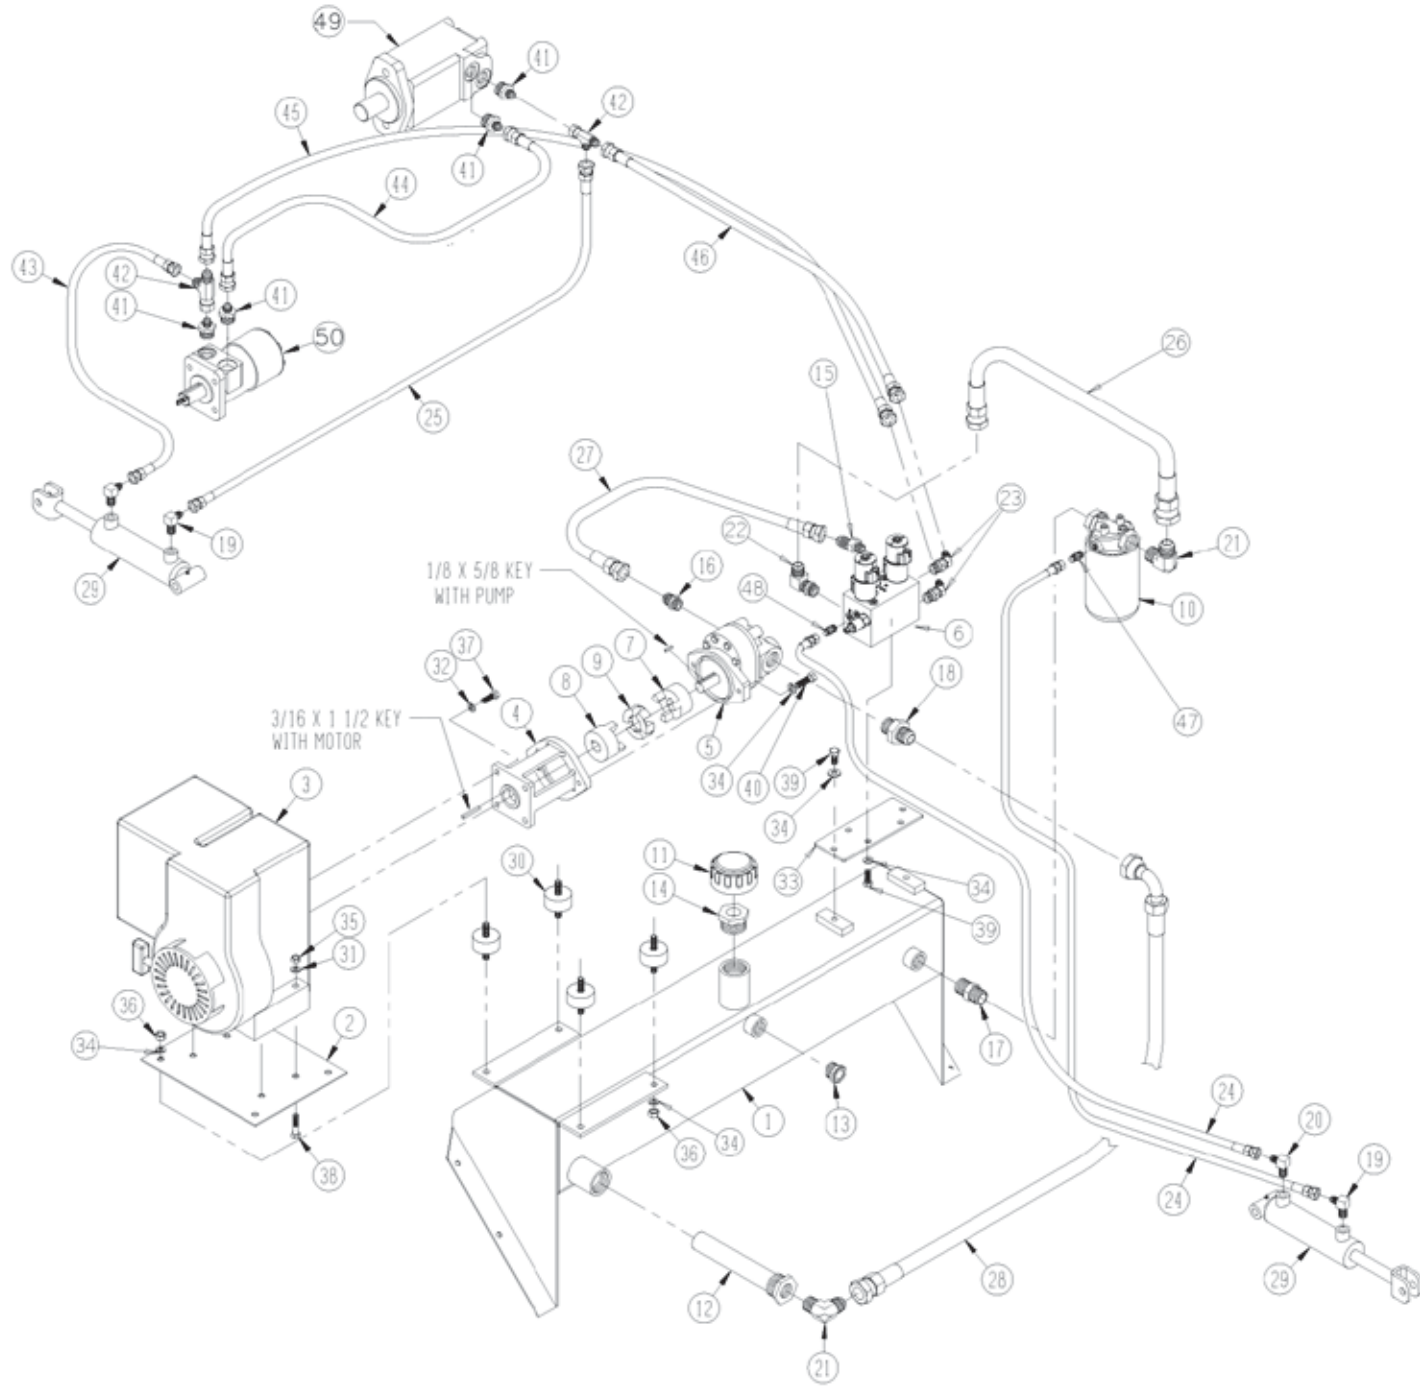

800 HYDRAULIC ASSEMBLY

800 HYDRAULIC ASSEMBLY

<u>Item</u>	<u>Qty</u>	<u>Part ID</u>	<u>Description</u>	<u>Item</u>	<u>Qty</u>	<u>Part ID</u>	<u>Description</u>
1	1	M30062	HYDRAULIC RESERVOIR	29	1	P259150	CYLINDER: HYDRAULIC, 1 1/2 X 4"
2	1	M30059	ENGINE MOUNT PLATE	*	1	P259151	SEAL KIT
3	1	P370100	6.5 HORSE POWER HONDA ENGINE	30	4	P133030	RUBBER MOUNT
4	1	P133210	PUMP MOUNT	31	4	P850104	WASHER: FLAT, 1/4"
5	1	P555350	GEAR PUMP	32	4	P851105	WASHER: LOCK, 5/16"
6	1	P293110	VALVE: SOLENOID 2 SPOOL	33	1	M30204	PLATE: VALVE MT
*	2	P291106	CARTRIDGE SOLENOID	34	15	P851106	WASHER: LOCK, 3/8"
*	2	P291110	COIL	35	4	P155350	NUT: TOP LOCK, 5/16"
7	1	P360100	COUPLING: DRIVE, 5/8"	36	8	P150600	NUT: COARSE THREAD, 3/8"
8	1	P360105	COUPLING: DRIVE, 3/4"	37	4	P102504	BOLT: HEX, FINE THD, 5/16" X 1"
9	1	P360110	COUPLING INSERT	38	4	P100506	BOLT: HEX, 5/16" X 1 1/2
10	1	P610200	FILTER: FLOW EZY	39	2	P100603	BOLT: HEX, 3/8" X 3/4"
*	1	P371850	FILTER ELEMENT	40	2	P100605	BOLT: HEX, 3/8" X 1 1/4"
11	1	P610100	FILLER CAP	41	4	P276215	ADAPTER: 10MB-6MJ
12	1	P610300	TANK STRAINER	42	2	P265550	TEE: 6FJX-6MJ-6MJ
13	1	P610400	LEVEL SIGHT PLUG	43	1	P244160	HOSE: 1/4", 4FJX-6FJX 16"
14	1	P267390	REDUCER BUSHING: 20MP-12FP	44	1	P248042	HOSE: 3/8", 6FJX-6FJX 42"
15	1	P261551	ADAPTER: 8MJ-8MB45	45	1	P248060	HOSE: 3/8", 6FJX-6FJX 60"
16	1	P276430	ADAPTER: 10MB-10MJ	46	1	P248036	HOSE: 3/8", 6FJX-6FJX 36"
17	1	P267270	NIPPLE: HEX, 3/4, 12MP-12MP	47	1	P267305	ADAPTER: 4MJ-2MP
18	1	P276450	ADAPTER: 12MB-12MJ	48	1	P261450	ADAPTER: 4MJ-4MB
19	3	P261410	ELBOW: 4MP-4MJ90	49	1	P350700	MOTOR: CONV, C/L 104-1026
20	1	M30063	ELBOW WITH ORIFACE	50	1	P350500	MOTOR: SEPERATOR 950
21	2	P276490	ELBOW: 12MP-12MJ90				
22	1	P276202	ELBOW: 10MB-10MJ90	*			REPLACEMENT PARTS -NOT SHOWN
23	2	P261525	ADAPTER: 6MJ-6MB45				
24	2	P246242	HOSE: 1/4", 4FJX-4FJX 42"				
25	1	P245050	HOSE: 1/4", 4FJX-6FJX 50"				
26	1	P255028	HOSE: 5/8", 12FJX-10FJX 28"				
27	1	P251028	HOSE: 1/2", 8FJX-8FJX 28"				
28	1	P255971	SUCTION HOSE: 3/4", 12FJX-12FJX90°