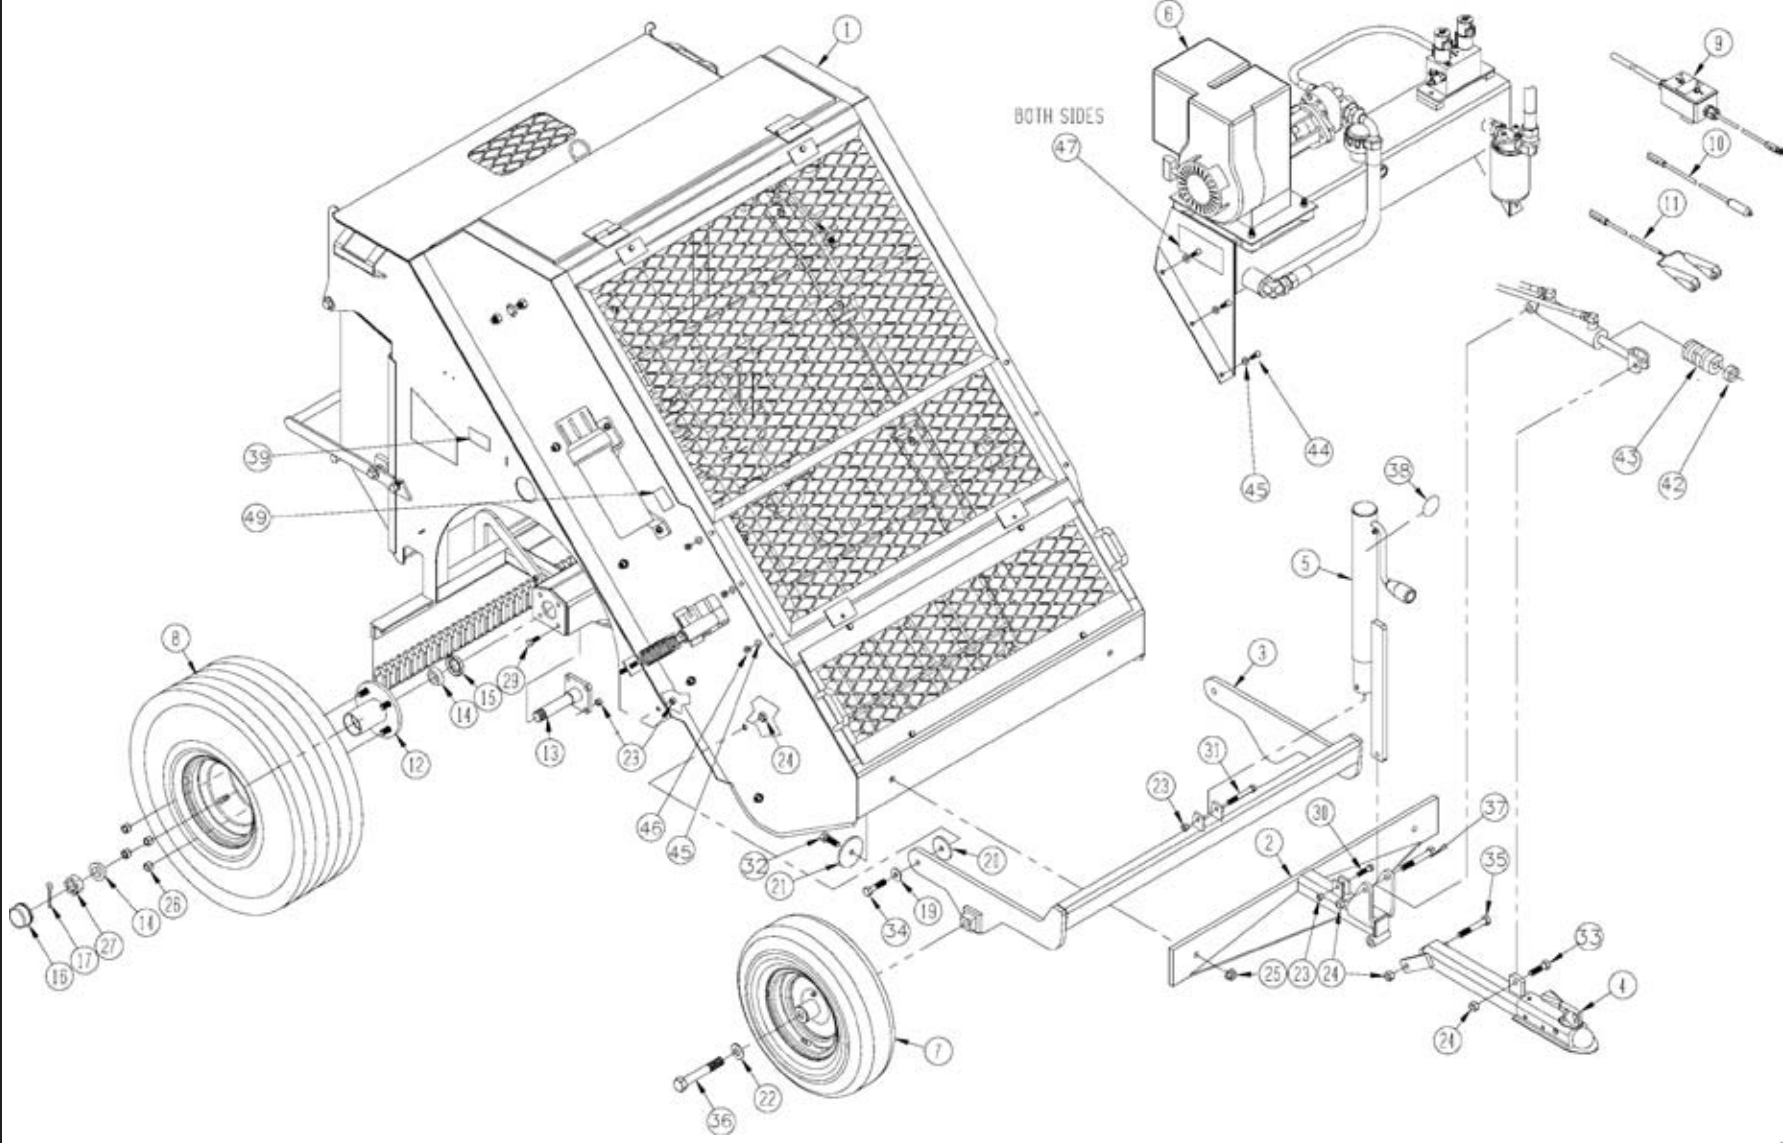

WHEEL AND HITCH ASSEMBLY

WHEEL AND HITCH ASSEMBLY

<u>Item</u>	<u>Qty</u>	<u>Part ID</u>	<u>Description</u>	<u>Item</u>	<u>Qty</u>	<u>Part ID</u>	<u>Description</u>
1	1	M30000	MAIN ASSEMBLY	26	8	P756165	NUT: WHEEL, 1/2"-20
2	1	M30027	800 HITCH TONGUE BASE	27	2	P156402	NUT; SLOTTED HEX, 1"-14
3	1	M30031	GAGE WHEEL MOUNT	28	2	P100603	BOLT: HEX, 3/8" X 3/4"
4	1	M30026	1 7/8 BALL HITCH PIVOT TONGUE	29	8	P100605	BOLT: HEX, 3/8" X 1 1/4"
5	1	M30066	HITCH JACK	30	1	P100606	BOLT: HEX, 3/8" X 1 1/2"
6	1	M30203	800 HYDRAULIC ASSEMBLY	31	1	P100612	BOLT: HEX, 3/8" X 3"
7	2	P750001	GAGE WHEEL AND TIRE	32	2	P100806	BOLT: HEX, 1/2" X 1 1/2"
8	2	M30205	REAR WHEEL AND TIRE	33	1	P100807	BOLT: HEX, 1/2" X 1 3/4"
9	1	M30202	800 SWITCH ASSEMBLY	34	2	P100808	BOLT: HEX, 1/2" X 2"
10	1	M30091	POWER PIG TAIL	35	1	P100814	BOLT: HEX, 1/2" X 3 1/2"
11	1	M6726	CABLE ASSEMBLY	36	2	P101220	BOLT: HEX, 3/4" X 5"
12	2	M30133	WHEEL HUB ASSEMBLY	37	1	P100815	BOLT: HEX, 1/2-13 NC X 3 3/4"
13	2	M30132	REAR HUB SPINDLE	38	1	P977930	DECAL: JACK ROTATION
14	4	P762200	BEARING CONE: 1"	39	2	P978001	DECAL: CHERRINGTON 800
15	2	P756163	GREASE SEAL	40	1	P128901	CABLE CLAMP, 1/4 X 3/8 HOLE
16	2	P756166	DUST CAP	41	1	P120500	TOW BALL 1-7/8"-NOT SHOWN
17	2	P116256	PIN: COTTER, 5/32" X 1 1/2"	42	1	P128660	COLLAR CYL STOP 3/4
18	2	P850106	WASHER: FLAT GALV- 3/8"	43	1	P781001	STROKE CONTROL KIT 7/8
19	2	P850107	WASHER: FLAT, 7/16"	44	6	P100503	BOLT: HEX, 5/16" X 3/4"
20	2	M5462	WASHER: 3/16" X 1/2" ID X 2 1/4" OD	45	6	P850104	WASHER: FLAT, 1/4"
21	2	M6223	WASHER: 3/16" X 1/2" ID X 3" OD	46	6	P155350	NUT: TOP LOCK, 5/16"
22	2	P850812	WASHER: SAE, 3/4"	47	1	P974000	DECAL SAFETY SHEET
23	12	P155450	NUT: TOP LOCK, 3/8"	48	1	P297310	GAUGE: TIRE PRESSURE-NOT SHOWN
24	5	P155850	NUT: TOP LOCK, 1/2"	49	1	P370190	METER, HOUR
25	2	P155851	NUT: SERRATED FLANGE, 1/2"	50	1	P610700	ENGINE DRAIN HOSE-NOT SHOWN