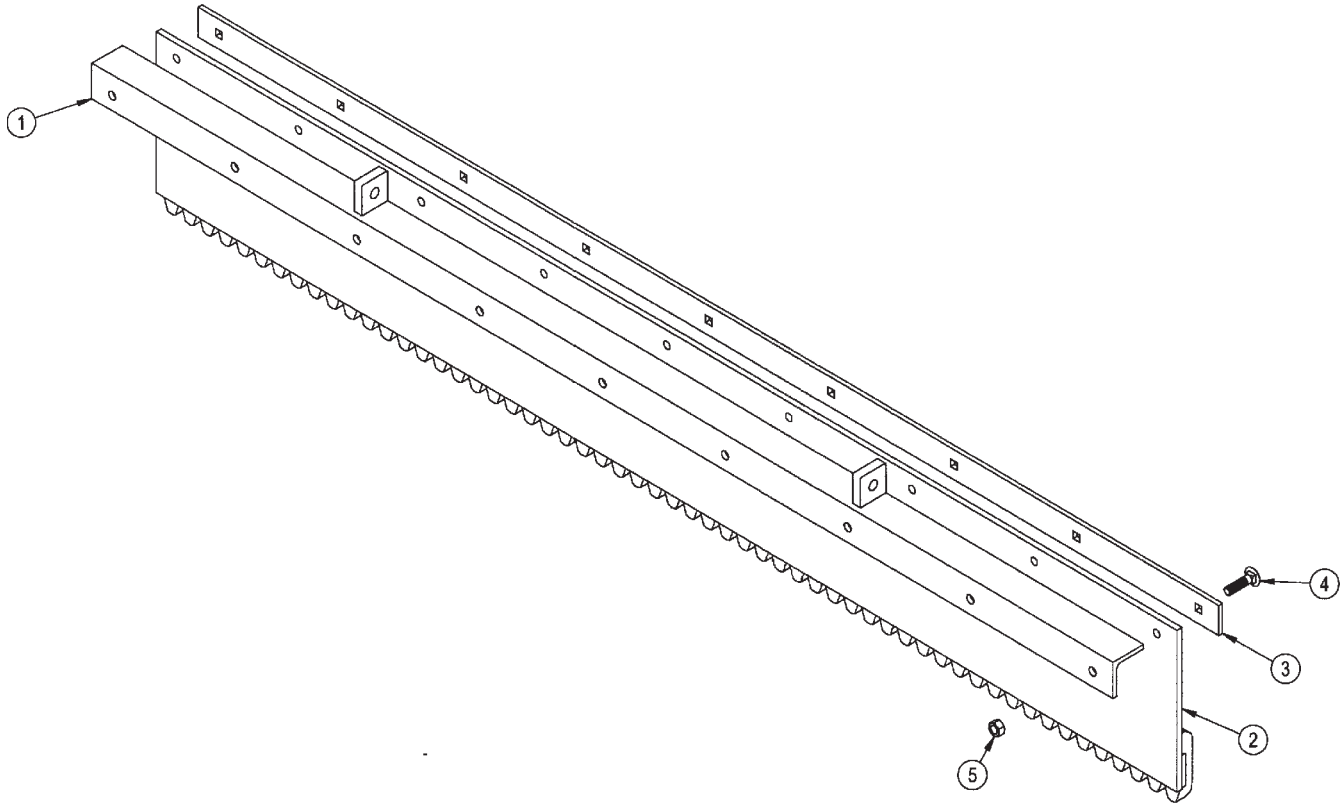

CONVEYOR ASSEMBLY

<u>Item</u>	<u>Qty</u>	<u>Part ID</u>	<u>Description</u>
1	1	M30015	FRONT CONVEYOR SHAFT
2	1	M30016	REAR CONVEYOR SHAFT
3	1	M30006	CONVEYOR SUPPORT WELDMENT
4	5	M30073	1-1/4" MODIFIED FLANGE BEARING
5	1	M30007	CONVEYOR ADJUSTMENT BRACKET L
6	1	M30008	CONVEYOR ADJUSTMENT BRACKET R
7	4	M30086	WEAR STRIP *REPLACE WITH 71.000271M
8	2	M30189	CONVEYOR CHAIN WELDMENT
9	1	M30088	3.219 LG CONVEYOR SHAFT SPACER
10	1	M30089	1.125 LG CONVEYOR SHAFT SPACER
11	9	M30092	FLIGHT BLADE RIGHT HAND
12	9	M30093	FLIGHT BLADE LEFT HAND
13	4	P852608	1/2" HARD WASHER
14	1	M5009-5	3/16" X 1/2" X 1-3/4" WASHER
15	8	P155350	5/16" TOP LOCK NUT
16	36	P155450	3/8" TOP LOCK NUT
17	12	P155850	1/2" TOP LOCK NUT
18	2	P157200	1/2" JAM NUT
19	8	P103504	5/16-18 X 1.00 FLAT HD CAP SCREW
20	36	P100604	3/8" X 1" HEX BOLT
21	1	P102805	1/2" X 1-1/4" FINE THD HEX BOLT
22	12	P100806	1/2" X 1-1/2" HEX BOLT
23	2	P098810	1/2" X 2-1/2" FULL THD HEX BOLT

GROOMER & SEPARATOR ASSEMBLY

<u>Item</u>	<u>Qty</u>	<u>Part ID</u>	<u>Description</u>
1	1	M30067	LIFT FRAME
2	1	M30110	CONVEYOR RISER BRACKET
3	1	M30023	REAR CYLINDER MOUNT
4	1	P259150	HYDRAULIC CYLINDER 1-1/2" X 4"
		P259151	SEAL KIT
5	1	P601500	EXTENSION SPRING
6	1	P604700	EXTENSION SPRING
7	6	P127204	U-BOLT 3/8" X 1-1/2" X 2-1/4"
8	4	P155400	3/8" JAM NUT
9	12	P155450	3/8" TOP LOCK NUT
10	2	P155850	1/2" TOP LOCK NUT
11	2	P100605	3/8" X 1-1/4" HEX BOLT
12	2	P100609	3/8" X 2-1/4" HEX BOLT
13	1	P100812	1/2" X 3" HEX BOLT
14	1	P100820	1/2" X 5" HEX BOLT

GROOMER BAR ASSEMBLY

<u>Item</u>	<u>Qty</u>	<u>Part ID</u>	<u>Description</u>
		M30182	GROOMER BAR ASSEMBLY (Includes Items 1-5)
1	1	M30181	DRAG COMB MOUNT
2	1	M30183	SNOW COMB
3	1	M30180	DRAG COMB STRAP
4	9	P104505	5/16" X 1-1/4" CARRIAGE BOLT
5	9	P155350	5/16" TOP LOCK NUT