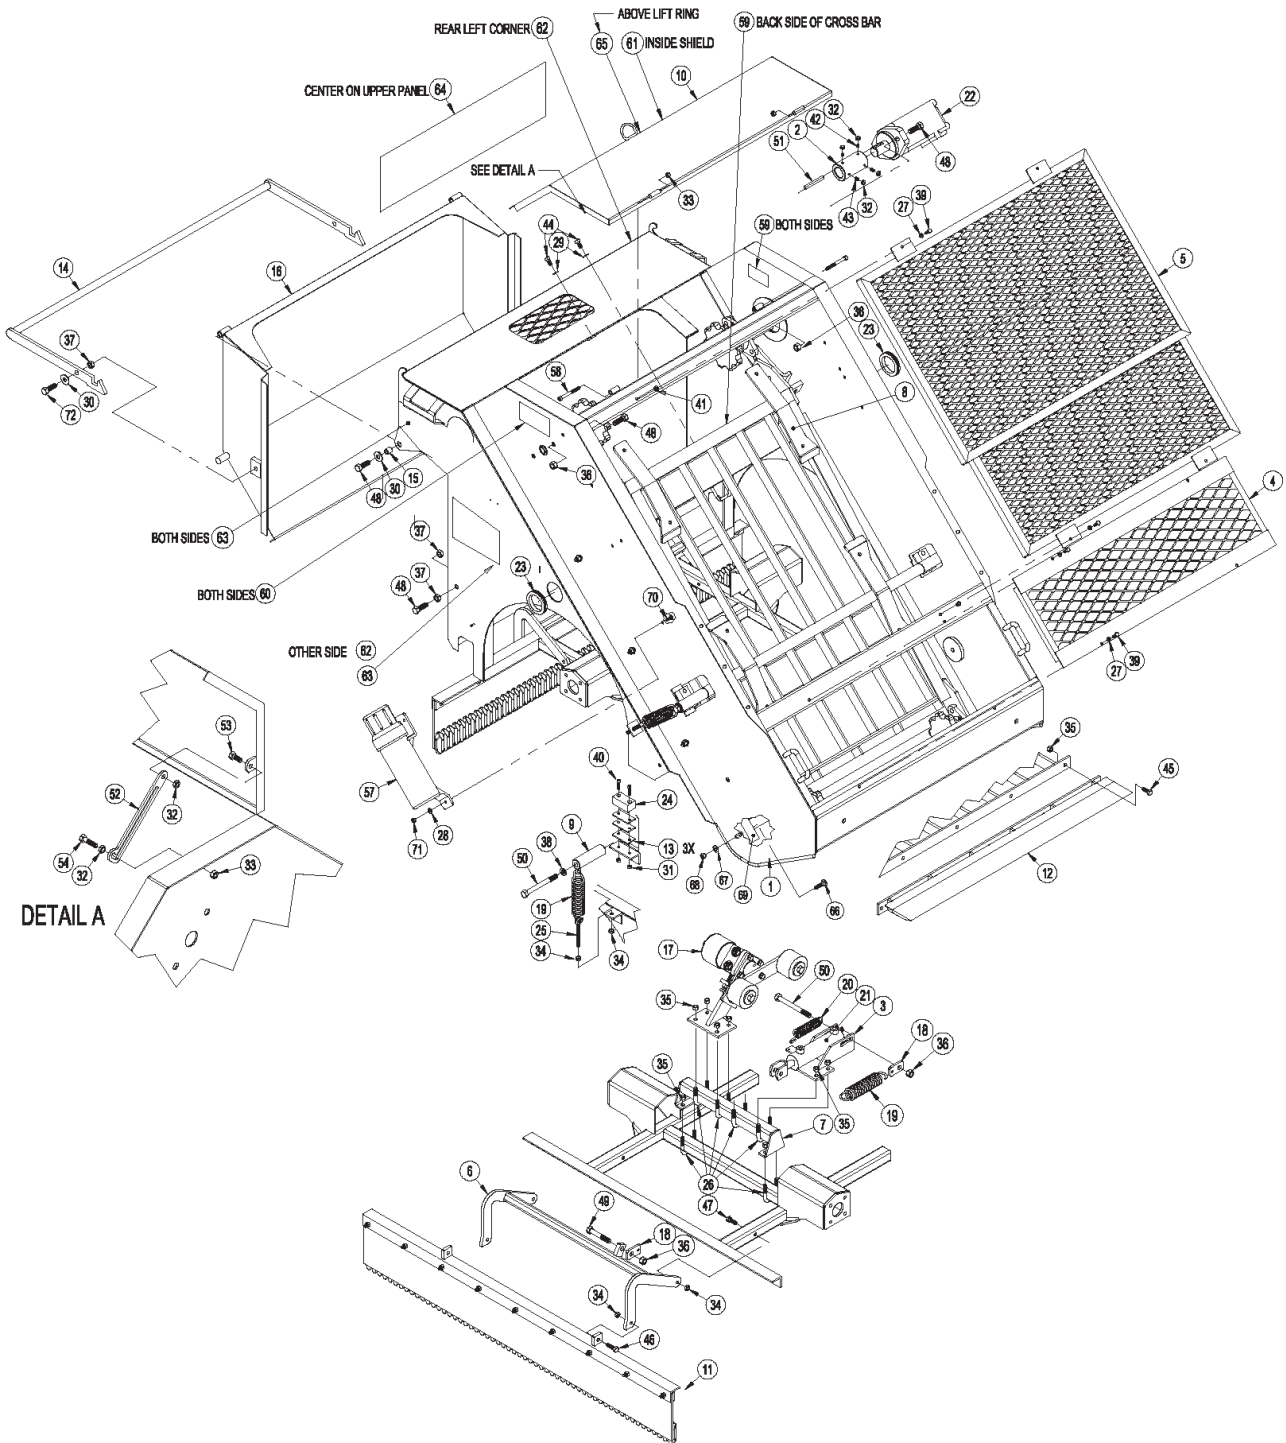

GENERAL ASSEMBLY

GENERAL ASSEMBLY

<u>Item</u>	<u>Qty</u>	<u>Part ID</u>	<u>Part Description</u>	<u>Item</u>	<u>Qty</u>	<u>Part ID</u>	<u>Part Description</u>
1	1	M30173	WELDMENT: MAIN FRAME	52	1	M30139	LOCK: HOOD
2	1	M30022	COUPLER: CONVEYOR SHAFT	53	1	P100503	BOLT: HEX, 5/16" X 3/4"
3	1	M30023	MOUNT: CYLINDER, REAR	54	1	P100506	BOLT: HEX, 5/16" X 1 1/2"
4	1	M30047	SHIELD: FRONT, LOWER	55	1	M30184	SCREEN: WOVEN, 1/2"
5	1	950002	SHIELD: FRONT, UPPER	56	1	M30185	SCREEN: WOVEN, 3/4"
6	1	M30067	FRAME: LIFT	57	1	P136000	TUBE: MANUAL
7	1	M30110	BRACKET: CONVEYOR RISER	58	2	P110512	SCREW: CAP, SCKT HD, 5/16"X3"
8	1	M30074	ASSEMBLY: CONVEYOR	59	3	P975107	DECAL: DANGER SHLD MISSING
9	2	M30075	CONVEYOR: HOLD DOWN	60	2	P977910	DECAL: DANGER KEEP CLEAR
10	1	M30070	SHIELD: REAR	61	1	P977900	DECAL: WARNING, GUARDS
11	1	M30182	ASSEMBLY: DRAG	62	1	P970001	DECAL: CHERR. RIGHT
12	1	M30172	POINT: DIGGER	63	2	P970002	DECAL: CHERR. LEFT
13	6	M30079	SPACER: BUMPER	64	1	P970003	DECAL: CHERR REAR
14	1	M30080	HANDLE: HOPPER DOOR	65	1	P970300	DECAL: DANGER ROTATING PT
15	2	M30081	BUSHING: LATCH PIVOT	66	8	P104605	BOLT: CARRIAGE, 3/8" X 1 1/4"
16	1	M30082	WELDMENT: HOPPER	67	8	P850106	WASHER: FLAT, 3/8"
17	1	M30085	ASSEMBLY: SEPARATOR	68	8	P150601	NUT: HEX, 3/8"
18	2	M30147	HOLDER: SPRING	69	2	M30178	SCREEN GUIDE
19	3	P601500	SPRING: EXTENSION	70	3	P104403	BOLT: CARRIAGE, 1/4" X 3/4"
20	1	P604700	SPRING: EXTENSION	71	3	P150400	NUT: HEX, 1/4"
21	1	P259150	CYLINDER: HYDRAULIC, 1 1/2" X 4"	72	2	P100807	BOLT: HEX, 1/2" X 1 3/4"
22	1	P350700	MOTOR: HYDRAULIC, CHAR-LYNN 2000				
23	2	P133060	GROMMET: RUBBER				
24	2	P605000	PAD: BUMPER				
25	2	P135101	BOLT: EYE, 3/8"				
26	6	P127204	U-BOLT: 3/8" X 1 1/2" X 2 1/4"				
27	8	P851104	WASHER: LOCK, 1/4"				
28	3	P850104	WASHER: FLAT, 1/4"				
29	2	P850105	WASHER: FLAT, 5/16"				
30	4	P850107	WASHER: FLAT, 7/16"				
31	4	P158003	NUT: NYLOCK, 1/4"				
32	6	P155300	NUT: JAM, 5/16"				
33	3	P155350	NUT: TOP LOCK, 5/16"				
34	8	P155400	NUT: JAM, 3/8"				
35	17	P155450	NUT: TOP LOCK, 3/8"				
36	6	P155850	NUT: TOP LOCK, 1/2"				
37	6	P157200	NUT: JAM, 1/2"				
38	2	P851108	WASHER: LOCK, 1/2"				
39	8	P100403	BOLT: HEX, 1/4" X 3/4"				
40	4	P110912	SCREW: CAP, SOCKET HD, 1/4"X1 1/4"				
41	4	P160251	NUT: KLIK, 1/4-20				
42	2	P108508	SCREW: SET, 5/16" X 1/2"				
43	2	P108512	SCREW: SET, 5/16" X 3/4"				
44	2	P100603	BOLT: HEX, 3/8" X 3/4"				
45	5	P100604	BOLT: HEX, 3/8" X 1"				
46	2	P100605	BOLT: HEX, 3/8" X 1 1/4"				
47	2	P100609	BOLT: HEX, 3/8" X 2 1/4"				
48	8	P100806	BOLT: HEX, 1/2" X 1 1/2"				
49	1	P100812	BOLT: HEX, 1/2" X 3"				
50	3	P100820	BOLT: HEX, 1/2" X 5"				
51	1	M5000-9	KEY: SQUARE, 5/16" X 3"