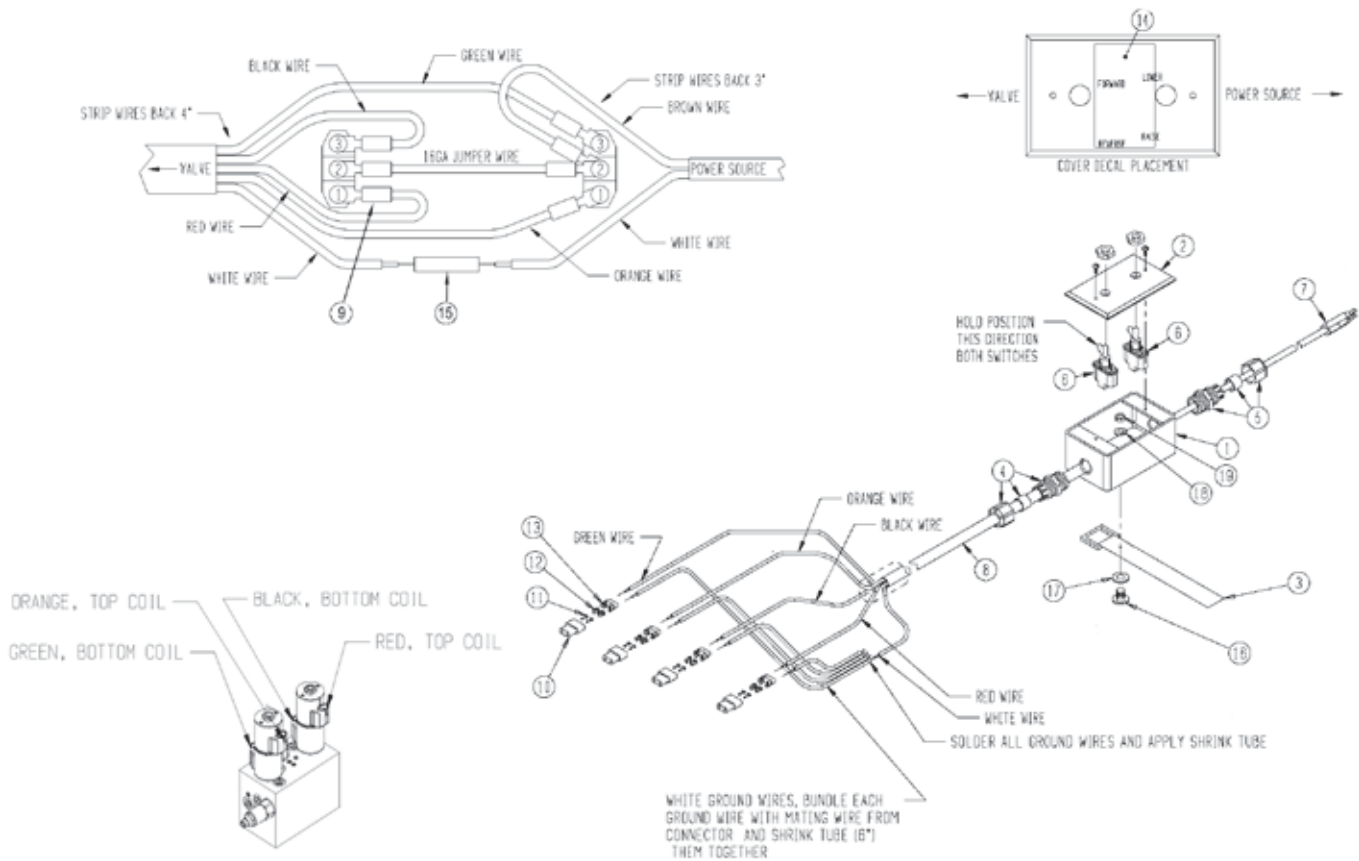

800 WIRING DIAGRAM

Item	Qty	Part ID	Description
1	1	M30064	CONTROL BOX
2	1	M30065	CONTROL BOX COVER
3	1	P259999	STRAP, VELCRO
4	1	P296600	CABLE GRIP SMALL
5	1	P296700	CABLE GRIP LARGE
6	2	P298185	TOGGLE SWITCH (MOM-OFF-ON)
7	1	P295016	MALE BETTS CABLE 8 FT
8	1	R99000016	16GA 5 CONDUCTOR CABLE 156"
9	7	P295045	#6 RING TERMINAL
10	4	P297544	BODY, METRIPAK 150
11	8	P297542	TERMINAL, METRIPAK 150
12	8	P297543	SEAL, METRIPAK 150
13	4	P297545	CONTACT, METRIPAK 150
14	1	P977985	COVER DECAL
15	1	P295065	CONNECTOR; 14-16 GA BUTT
16	1	P104403	CARRIAGE BOLT; 1/4 X 3/4
17	1	P850105	FLAT WASHER 5/16"
18	1	P850104	FLAT WASHER 1/4"
19	1	P150400	HEX NUT 1/4"