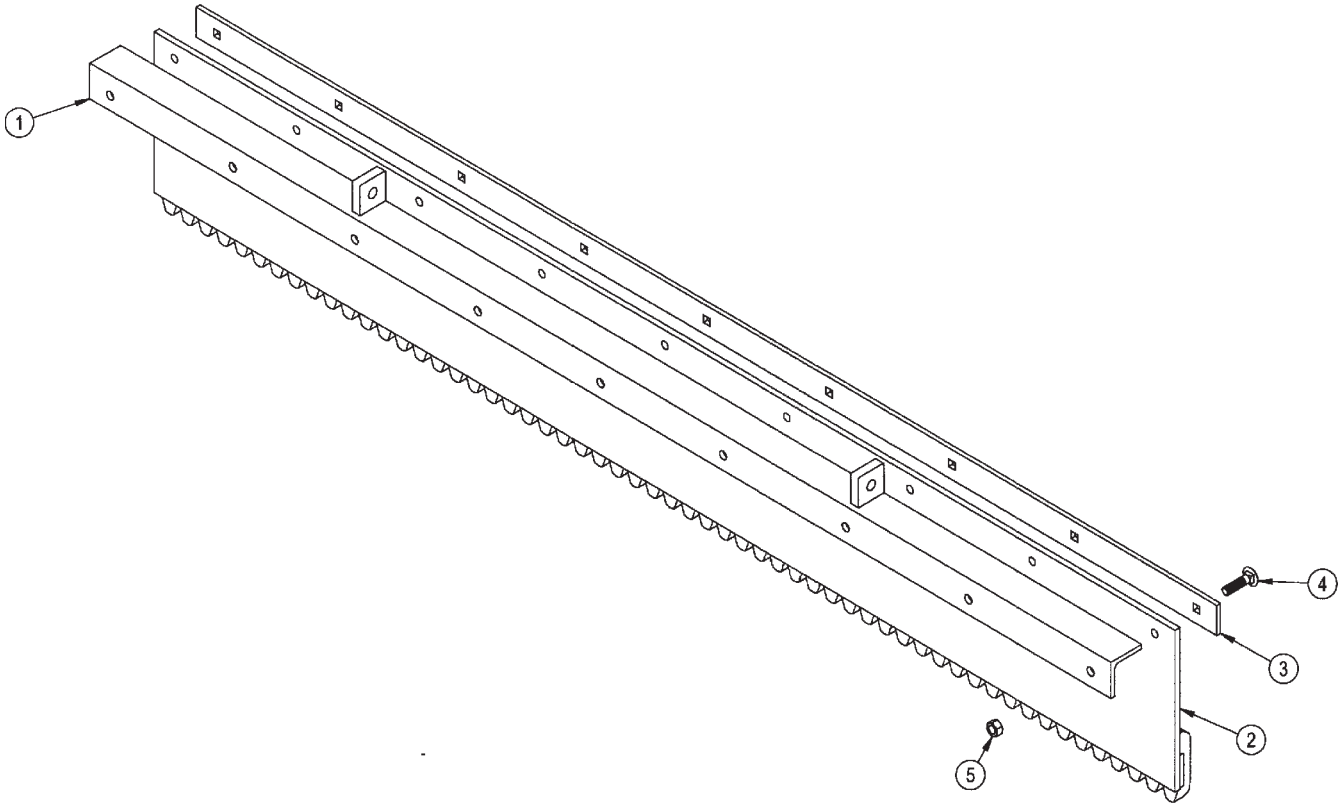

GROOMER BAR ASSEMBLY

<u>Item</u>	<u>Qty</u>	<u>Part ID</u>	<u>Description</u>
		M30182	GROOMER BAR ASSEMBLY (Includes Items 1-5)
1	1	M30181	DRAG COMB MOUNT
2	1	M30183	SNOW COMB
3	1	M30180	DRAG COMB STRAP
4	9	P104505	5/16" X 1-1/4" CARRIAGE BOLT
5	9	P155350	5/16" TOP LOCK NUT