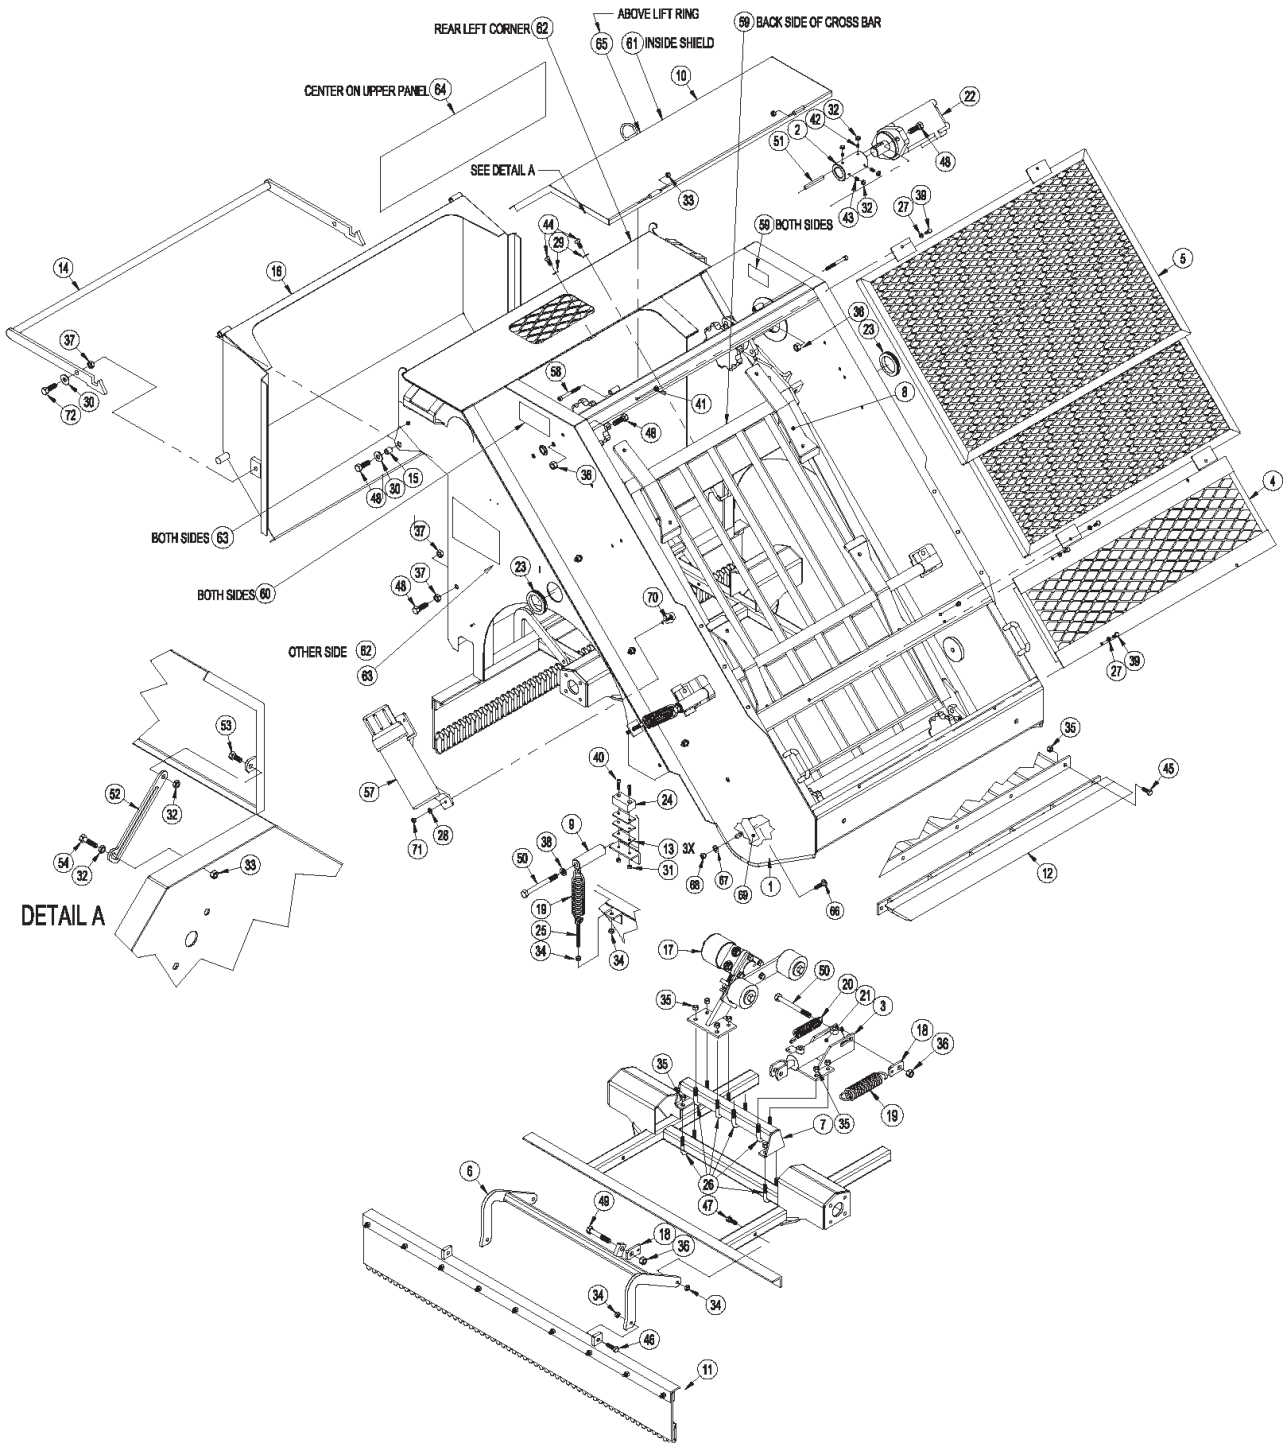

# GENERAL ASSEMBLY

<u>Item</u>	<u>Qty</u>	<u>Part ID</u>	<u>Part Description</u>	<u>Item</u>	<u>Qty</u>	<u>Part ID</u>	<u>Part Description</u>
1	1	M30173	WELDMENT: MAIN FRAME	52	1	M30139	LOCK: HOOD
2	1	M30022	COUPLER: CONVEYOR SHAFT	53	1	P100503	BOLT: HEX, 5/16" X 3/4"
3	1	M30023	MOUNT: CYLINDER, REAR	54	1	P100506	BOLT: HEX, 5/16" X 1 1/2"
4	1	M30047	SHIELD: FRONT, LOWER	55	1	M30184	SCREEN: WOVEN, 1/2"
5	1	950002	SHIELD: FRONT, UPPER	56	1	M30185	SCREEN: WOVEN, 3/4"
6	1	M30067	FRAME: LIFT	57	1	P136000	TUBE: MANUAL
7	1	M30110	BRACKET: CONVEYOR RISER	58	2	P110512	SCREW: CAP, SCKT HD, 5/16"X3"
8	1	M30074	ASSEMBLY: CONVEYOR	59	3	P975107	DECAL: DANGER SHLD MISSING
9	2	M30075	CONVEYOR: HOLD DOWN	60	2	P977910	DECAL: DANGER KEEP CLEAR
10	1	M30070	SHIELD: REAR	61	1	P977900	DECAL: WARNING, GUARDS
11	1	M30182	ASSEMBLY: DRAG	62	1	P970001	DECAL: CHERR. RIGHT
12	1	M30172	POINT: DIGGER	63	2	P970002	DECAL: CHERR. LEFT
13	6	M30079	SPACER: BUMPER	64	1	P970003	DECAL: CHERR REAR
14	1	M30080	HANDLE: HOPPER DOOR	65	1	P970300	DECAL: DANGER ROTATING PT
15	2	M30081	BUSHING: LATCH PIVOT	66	8	P104605	BOLT: CARRIAGE, 3/8" X 1 1/4"
16	1	M30082	WELDMENT: HOPPER	67	8	P850106	WASHER: FLAT, 3/8"
17	1	M30085	ASSEMBLY: SEPARATOR	68	8	P150601	NUT: HEX, 3/8"
18	2	M30147	HOLDER: SPRING	69	2	M30178	SCREEN GUIDE
19	3	P601500	SPRING: EXTENSION	70	3	P104403	BOLT: CARRIAGE, 1/4" X 3/4"
20	1	P604700	SPRING: EXTENSION	71	3	P150400	NUT: HEX, 1/4"
21	1	P259150	CYLINDER: HYDRAULIC, 1 1/2" X 4"	72	2	P100807	BOLT: HEX, 1/2" X 1 3/4"
22	1	P350700	MOTOR: HYDRAULIC, CHAR-LYNN 2000				
23	2	P133060	GROMMET: RUBBER				
24	2	P605000	PAD: BUMPER				
25	2	P135101	BOLT: EYE, 3/8"				
26	6	P127204	U-BOLT: 3/8" X 1 1/2" X 2 1/4"				
27	8	P851104	WASHER: LOCK, 1/4"				
28	3	P850104	WASHER: FLAT, 1/4"				
29	2	P850105	WASHER: FLAT, 5/16"				
30	4	P850107	WASHER: FLAT, 7/16"				
31	4	P158003	NUT: NYLOCK, 1/4"				
32	6	P155300	NUT: JAM, 5/16"				
33	3	P155350	NUT: TOP LOCK, 5/16"				
34	8	P155400	NUT: JAM, 3/8"				
35	17	P155450	NUT: TOP LOCK, 3/8"				
36	6	P155850	NUT: TOP LOCK, 1/2"				
37	6	P157200	NUT: JAM, 1/2"				
38	2	P851108	WASHER: LOCK, 1/2"				
39	8	P100403	BOLT: HEX, 1/4" X 3/4"				
40	4	P110912	SCREW: CAP, SOCKET HD, 1/4"X1 1/4"				
41	4	P160251	NUT: KLIK, 1/4-20				
42	2	P108508	SCREW: SET, 5/16" X 1/2"				
43	2	P108512	SCREW: SET, 5/16" X 3/4"				
44	2	P100603	BOLT: HEX, 3/8" X 3/4"				
45	5	P100604	BOLT: HEX, 3/8" X 1"				
46	2	P100605	BOLT: HEX, 3/8" X 1 1/4"				
47	2	P100609	BOLT: HEX, 3/8" X 2 1/4"				
48	8	P100806	BOLT: HEX, 1/2" X 1 1/2"				
49	1	P100812	BOLT: HEX, 1/2" X 3"				
50	3	P100820	BOLT: HEX, 1/2" X 5"				
51	1	M5000-9	KEY: SQUARE, 5/16" X 3"				