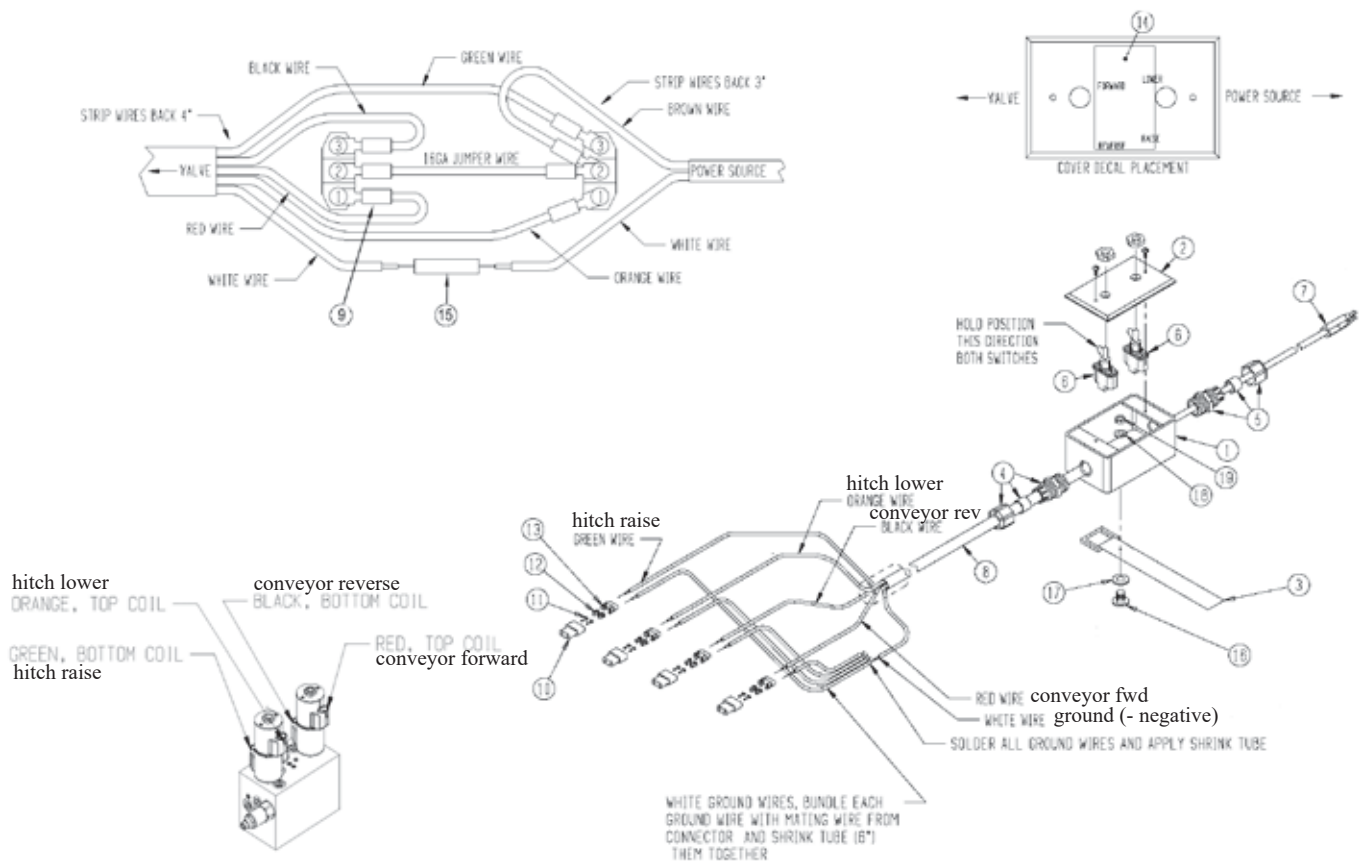

# 800 WIRING DIAGRAM

Item	Qty	Part ID	Description
1	1	M30064	CONTROL BOX
2	1	M30065	CONTROL BOX COVER
3	1	P259999	STRAP, VELCRO
4	1	P296600	CABLE GRIP SMALL
5	1	P296700	CABLE GRIP LARGE
6	2	P298185	TOGGLE SWITCH (MOM-OFF-ON)
7	1	P295016	MALE BETTS CABLE 8 FT
8	1	R99000016	16GA 5 CONDUCTOR CABLE 156"
9	7	P295045	#6 RING TERMINAL
10	4	P297544	BODY, METRIPAK 150
11	8	P297542	TERMINAL, METRIPAK 150
12	8	P297543	SEAL, METRIPAK 150
13	4	P297545	CONTACT, METRIPAK 150
14	1	P977985	COVER DECAL
15	1	P295065	CONNECTOR; 14-16 GA BUTT
16	1	P104403	CARRIAGE BOLT; 1/4 X 3/4
17	1	P850105	FLAT WASHER 5/16"
18	1	P850104	FLAT WASHER 1/4"
19	1	P150400	HEX NUT 1/4"