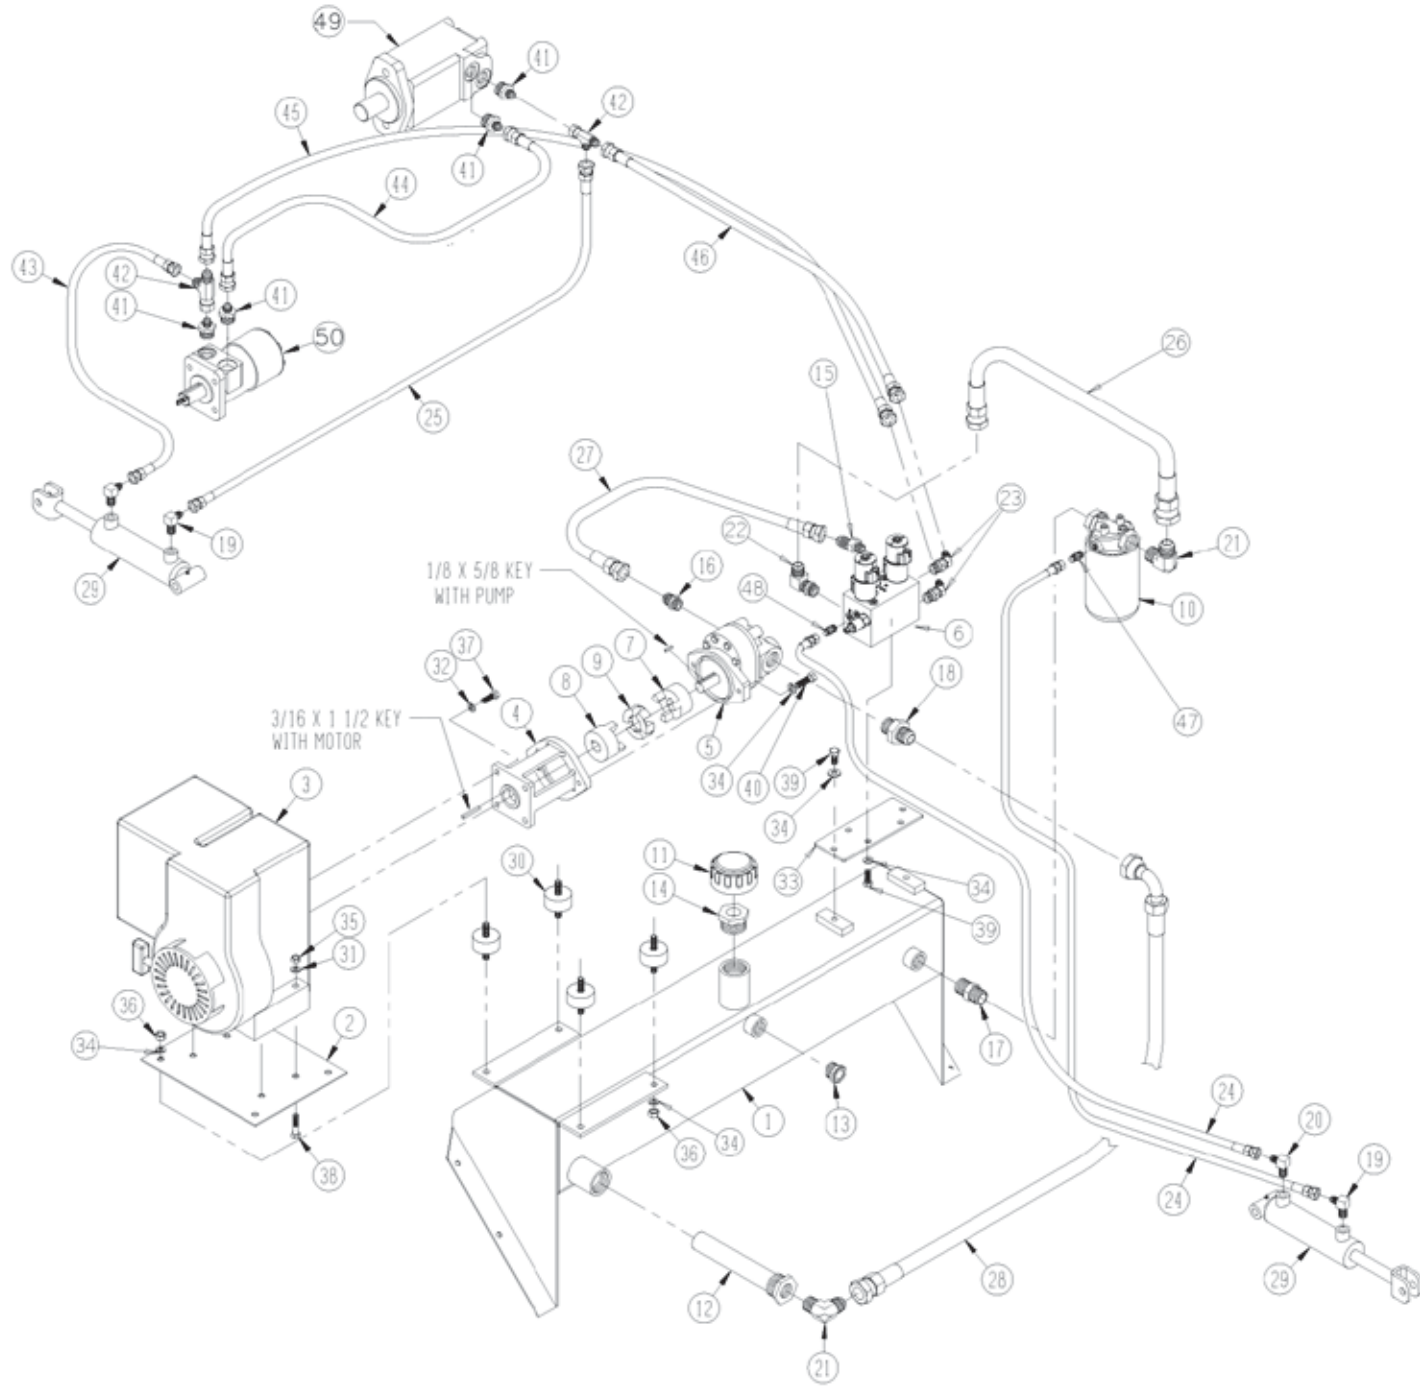

800 HYDRAULIC ASSEMBLY

800 HYDRAULIC ASSEMBLY

<u>Item</u>	<u>Qty</u>	<u>Part ID</u>	<u>Description</u>	<u>Item</u>	<u>Qty</u>	<u>Part ID</u>	<u>Description</u>
1	1	M30062	HYDRAULIC RESERVOIR	29	1	P259150	CYLINDER: HYDRAULIC, 1 1/2 X 4"
2	1	M30059	ENGINE MOUNT PLATE	*	1	P259151	SEAL KIT
3	1	P370100	6.5 HORSE POWER HONDA ENGINE	30	4	P133030	RUBBER MOUNT
4	1	P133210	PUMP MOUNT	31	4	P850104	WASHER: FLAT, 1/4"
5	1	P555350	GEAR PUMP	32	4	P851105	WASHER: LOCK, 5/16"
6	1	P293110	VALVE: SOLENOID 2 SPOOL	33	1	M30204	PLATE: VALVE MT
*	2	P291106	CARTRIDGE SOLENOID	34	15	P851106	WASHER: LOCK, 3/8"
*	2	P291110	COIL	35	4	P155350	NUT: TOP LOCK, 5/16"
7	1	P360100	COUPLING: DRIVE, 5/8"	36	8	P150600	NUT: COARSE THREAD, 3/8"
8	1	P360105	COUPLING: DRIVE, 3/4"	37	4	P102504	BOLT: HEX, FINE THD, 5/16" X 1"
9	1	P360110	COUPLING INSERT	38	4	P100506	BOLT: HEX, 5/16" X 1 1/2
10	1	P610200	FILTER: FLOW EZY	39	2	P100603	BOLT: HEX, 3/8" X 3/4"
*	1	P371850	FILTER ELEMENT	40	2	P100605	BOLT: HEX, 3/8" X 1 1/4"
11	1	P610100	FILLER CAP	41	4	P276215	ADAPTER: 10MB-6MJ
12	1	P610300	TANK STRAINER	42	2	P265550	TEE: 6FJX-6MJ-6MJ
13	1	P610400	LEVEL SIGHT PLUG	43	1	P244160	HOSE: 1/4", 4FJX-6FJX 16"
14	1	P267390	REDUCER BUSHING: 20MP-12FP	44	1	P248042	HOSE: 3/8", 6FJX-6FJX 42"
15	1	P261551	ADAPTER: 8MJ-8MB45	45	1	P248060	HOSE: 3/8", 6FJX-6FJX 60"
16	1	P276430	ADAPTER: 10MB-10MJ	46	1	P248036	HOSE: 3/8", 6FJX-6FJX 36"
17	1	P267270	NIPPLE: HEX, 3/4, 12MP-12MP	47	1	P267305	ADAPTER: 4MJ-2MP
18	1	P276450	ADAPTER: 12MB-12MJ	48	1	P261450	ADAPTER: 4MJ-4MB
19	3	P261410	ELBOW: 4MP-4MJ90	49	1	P350700	MOTOR: CONV, C/L 104-1026
20	1	M30063	ELBOW WITH ORIFACE	50	1	P350500	MOTOR: SEPERATOR 950
21	2	P276490	ELBOW: 12MP-12MJ90				
22	1	P276202	ELBOW: 10MB-10MJ90				* REPLACEMENT PARTS -NOT SHOWN
23	2	P261525	ADAPTER: 6MJ-6MB45				
24	2	P246242	HOSE: 1/4", 4FJX-4FJX 42"				
25	1	P245050	HOSE: 1/4", 4FJX-6FJX 50"				
26	1	P255028	HOSE: 5/8", 12FJX-10FJX 28"				
27	1	P251028	HOSE: 1/2", 8FJX-8FJX 28"				
28	1	P255971	SUCTION HOSE: 3/4", 12FJX-12FJX90°