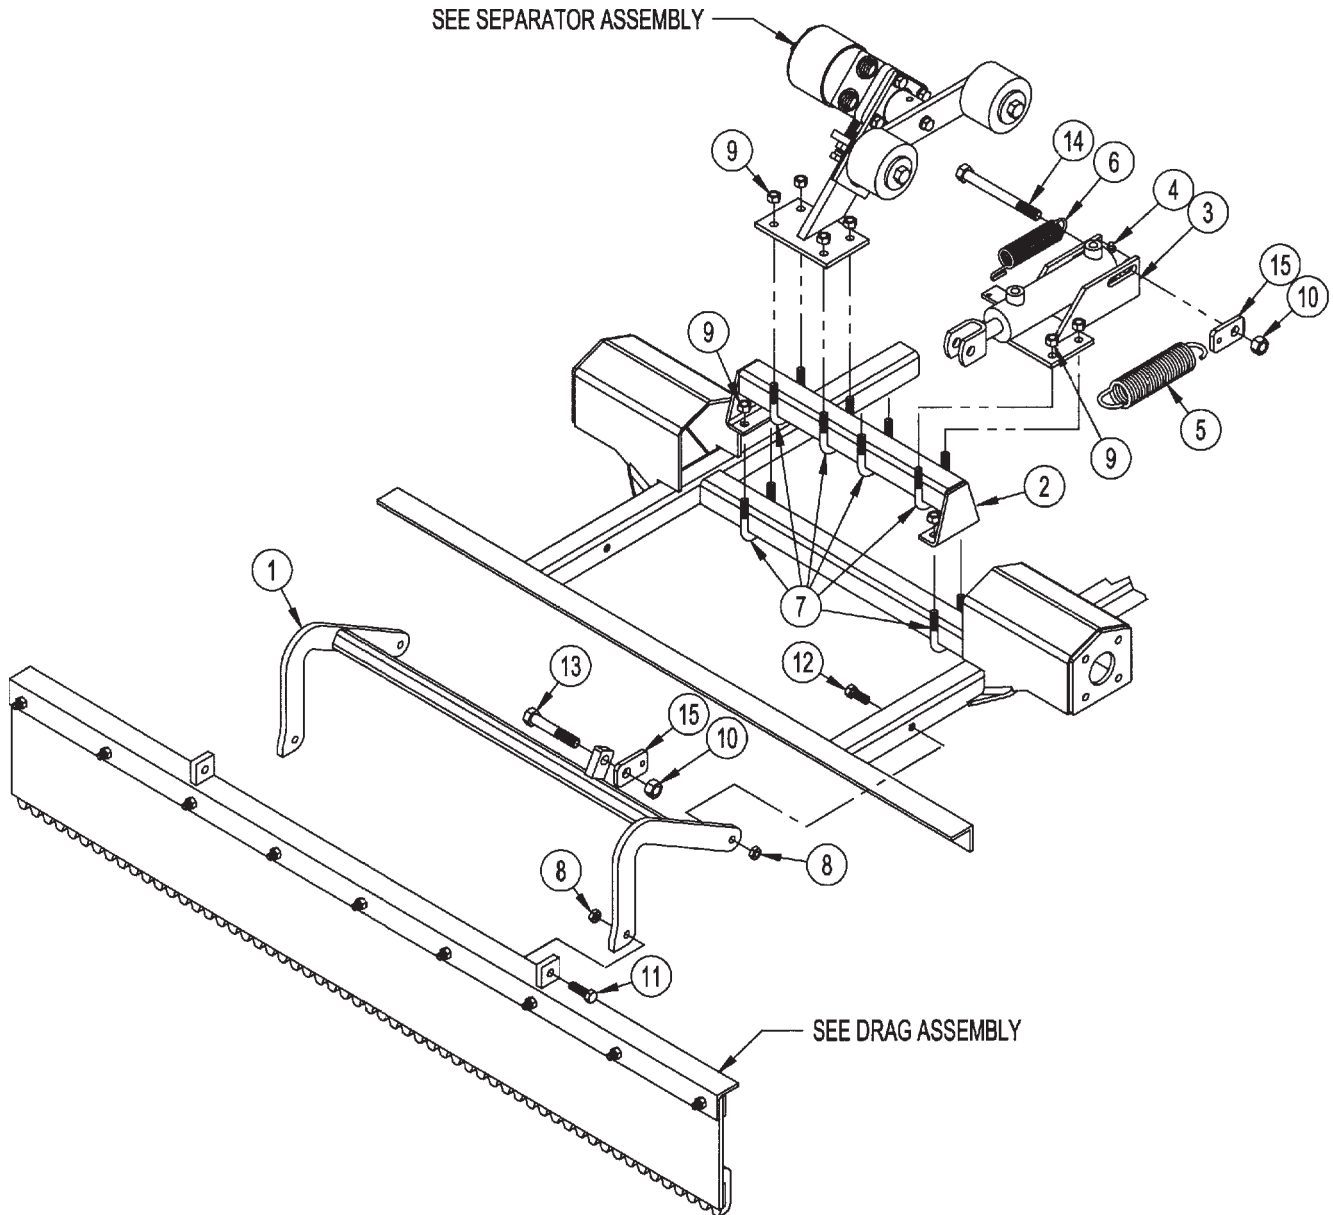

GROOMER & SEPARATOR ASSEMBLY

<u>Item</u>	<u>Qty</u>	<u>Part ID</u>	<u>Description</u>
1	1	M30067	LIFT FRAME
2	1	M30110	CONVEYOR RISER BRACKET
3	1	M30023	REAR CYLINDER MOUNT
4	1	P259150	HYDRAULIC CYLINDER 1-1/2" X 4"
		P259151	SEAL KIT
5	1	P601500	EXTENSION SPRING
6	1	P604700	EXTENSION SPRING
7	6	P127204	U-BOLT 3/8" X 1-1/2" X 2-1/4"
8	4	P155400	3/8" JAM NUT
9	12	P155450	3/8" TOP LOCK NUT
10	2	P155850	1/2" TOP LOCK NUT
11	2	P100605	3/8" X 1-1/4" HEX BOLT
12	2	P100609	3/8" X 2-1/4" HEX BOLT
13	1	P100812	1/2" X 3" HEX BOLT
14	1	P100820	1/2" X 5" HEX BOLT