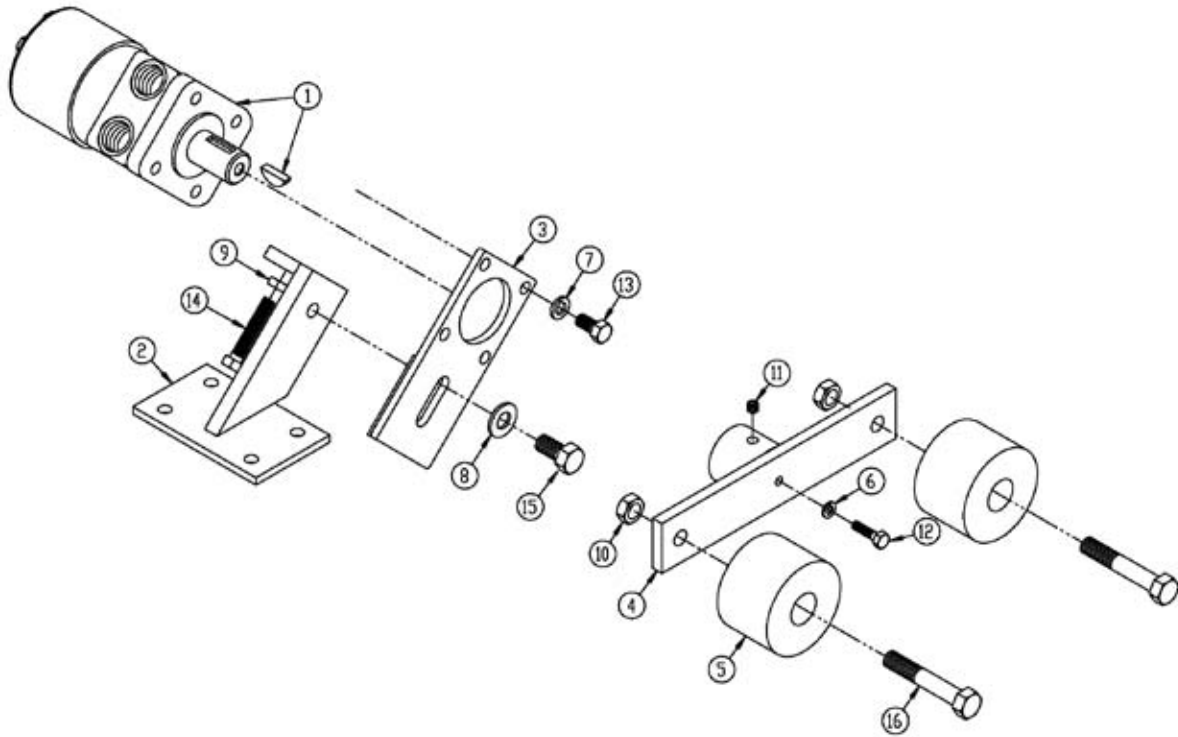

SEPARATOR ASSEMBLY

ITEM	QTY	PART#	DESCRIPTION
1	1	P350500	PARKER MOTOR TC0130FS100AAA
		P350501	SEAL KIT
2	1	M30018	SEPARATOR MOUNT
3	1	M30019	SEPARATOR MOTOR MOUNT
4	1	M30020	SEPARATOR ARM
5	2	P761100	SNUGULATOR 2500BD1X
6	1	P851104	1/4" LOCK WASHER
7	4	P851106	3/8" LOCK WASHER
8	1	P852608	1/2" HARD WASHER
9	1	P155400	3/8" JAM NUT
10	2	P157200	1/2" JAM NUT
11	1	P108505	5/16" X 5/16" SET SCREW
12	1	P100404	1/4" X 1" HEX BOLT
13	4	P100603	3/8" X 3/4" HEX BOLT
14	1	P098608	3/8" X 2" FULL THD HEX BOLT
15	1	P100804	1/2" X 1" HEX BOLT
16	2	P100812	1/2" X 3" HEX BOLT