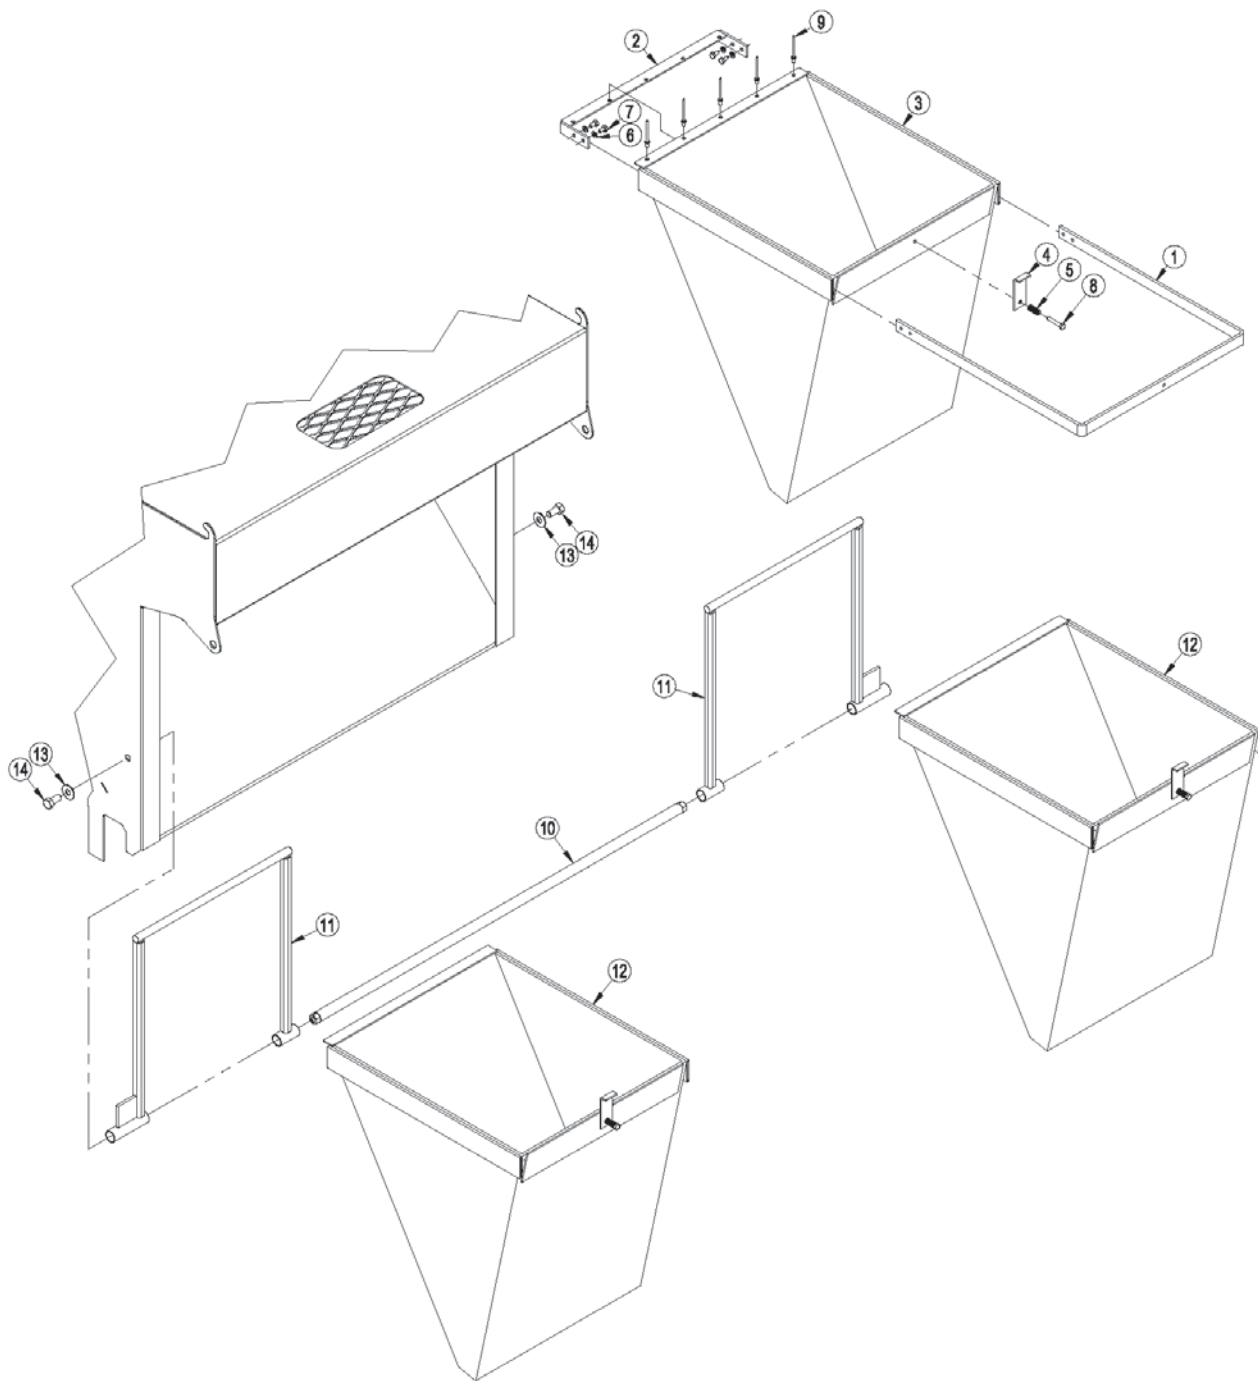

OPTIONAL COLLECTION BAG ASSEMBLY

A collection bag assembly is available as an add-on option to your Model 800.

OPTIONAL COLLECTION BAG ASSEMBLY

<u>Item</u>	<u>Qty</u>	<u>Part ID</u>	<u>Description</u>
1	1	M30157	BAGGER TOP HOLDER
2	1	M30158	TOP HOLDER BRACKET
3	1	M30159	COLLECTION BAG
4	1	M30161	BAG LATCH
5	1	P601050	SPRING: COMPRESSION, .48 OD X 1"
6	4	P851104	WASHER: LOCK, 1/4"
7	4	P100402	BOLT: HEX, 1/4" X 1/2"
8	1	P100406	BOLT: HEX, 1/4" X 1 1/2"
9	5	P126272	POP RIVET: LARGE FLANGE, 1/8" X 3/8"
10	1	M30156	BAGGER CROSS BAR
11	2	M30155	BAGGER MOUNT
12	2	M30162	COLLECTION BAG ASSEMBLY
13	2	P850107	WASHER: FLAT, 7/16"
14	2	P100804	BOLT: HEX, 1/2" X 1"