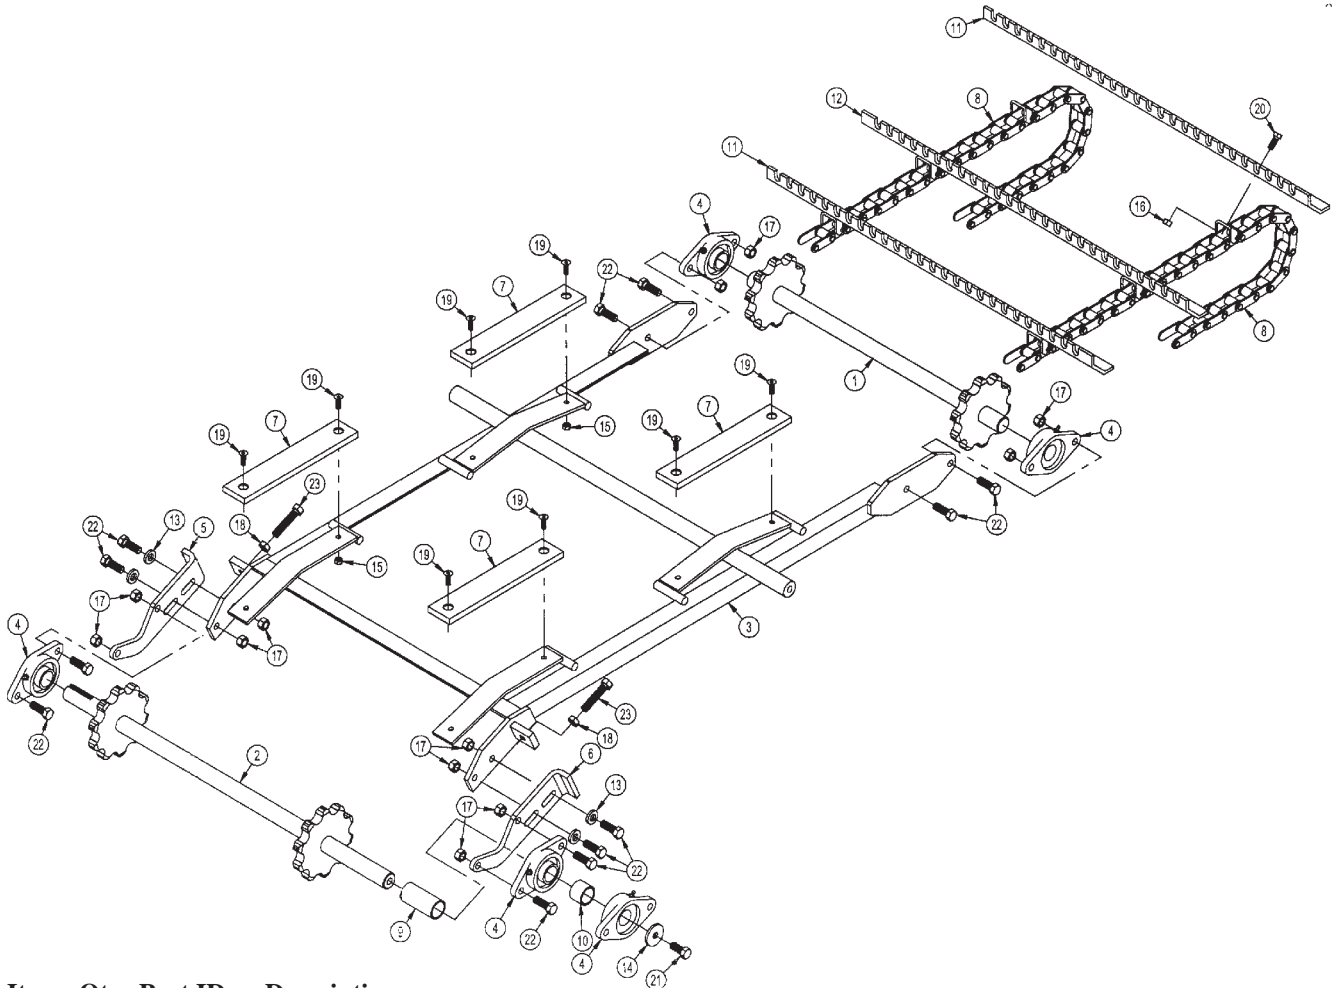

CONVEYOR ASSEMBLY

<u>Item</u>	<u>Qty</u>	<u>Part ID</u>	<u>Description</u>
1	1	M30015	FRONT CONVEYOR SHAFT
2	1	M30016	REAR CONVEYOR SHAFT
3	1	M30006	CONVEYOR SUPPORT WELDMENT
4	5	M30073	1-1/4" MODIFIED FLANGE BEARING
5	1	M30007	CONVEYOR ADJUSTMENT BRACKET L
6	1	M30008	CONVEYOR ADJUSTMENT BRACKET R
7	4	M30086	WEAR STRIP *REPLACE WITH 71.000271M
8	2	M30189	CONVEYOR CHAIN WELDMENT
9	1	M30088	3.219 LG CONVEYOR SHAFT SPACER
10	1	M30089	1.125 LG CONVEYOR SHAFT SPACER
11	9	M30092	FLIGHT BLADE RIGHT HAND
12	9	M30093	FLIGHT BLADE LEFT HAND
13	4	P852608	1/2" HARD WASHER
14	1	M5009-5	3/16" X 1/2" X 1-3/4" WASHER
15	8	P155350	5/16" TOP LOCK NUT
16	36	P155450	3/8" TOP LOCK NUT
17	12	P155850	1/2" TOP LOCK NUT
18	2	P157200	1/2" JAM NUT
19	8	P103504	5/16-18 X 1.00 FLAT HD CAP SCREW
20	36	P100604	3/8" X 1" HEX BOLT
21	1	P102805	1/2" X 1-1/4" FINE THD HEX BOLT
22	12	P100806	1/2" X 1-1/2" HEX BOLT
23	2	P098810	1/2" X 2-1/2" FULL THD HEX BOLT