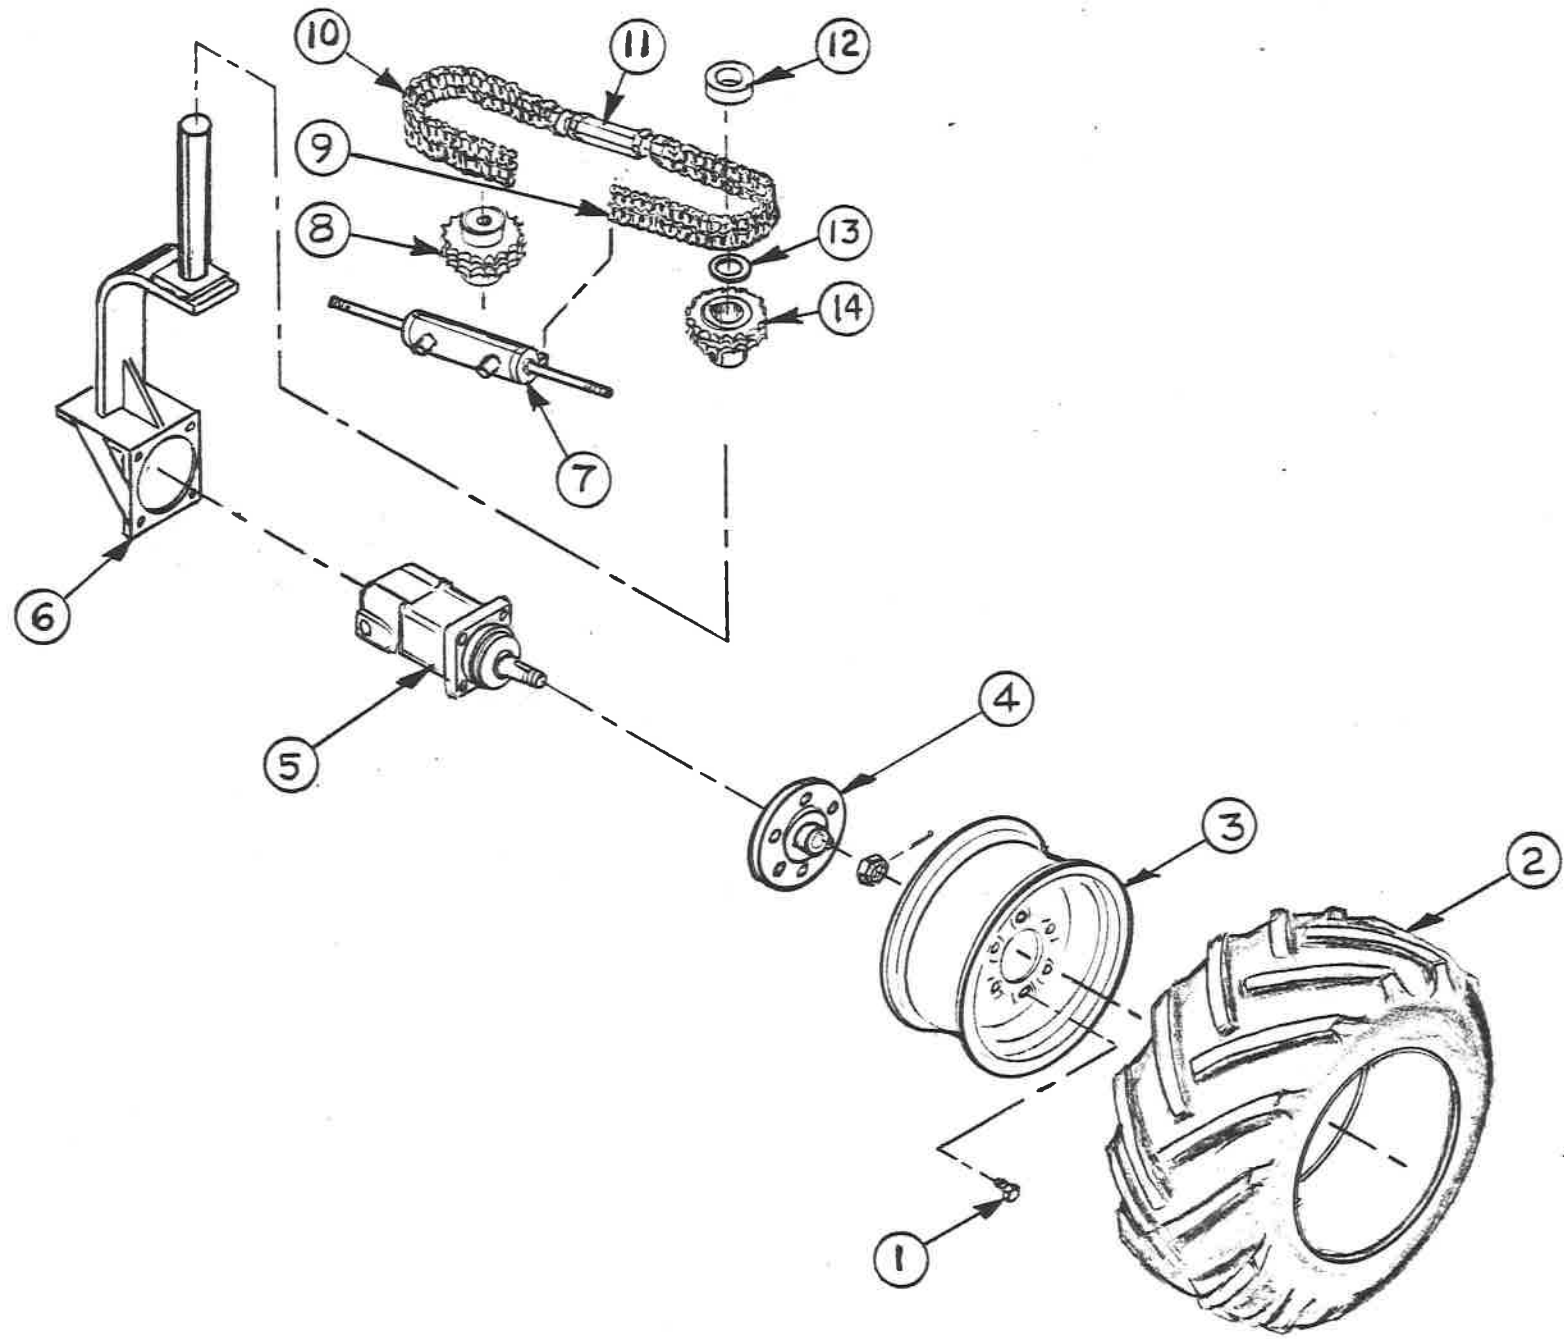

#2 FLIGHT ANGLE 71.002593 (QTY. 14)

** QTY. REQUIRED PER FLIGHT ASSEMBLY

71.P100604 HEX BOLT 3/8-16 X 1 GR 5 (QTY. 3)
71.P100605 HEX BOLT 3/8-16 X 1-1/4 GR 5 (QTY. 2)
71.P851106 LOCK WASHER 3/8 (QTY. 5)
71.P155450 TOP LOCK HEX NUT 3/8-16 GR. 5 (QTY. 5)

#12 CONVEYOR MOTOR MOUNTING HARDWARE:

71.P100604 HEX BOLT 3/8-16 X 1 GR 5 (QTY 4)
71.P850106 FLAT WASHER 3/8 (QTY 4)
71.P851106 LOCK WASHER 3/8 (QTY 4)

PARTS LIST

HOPPER SYSTEM

<u>Ref. No.</u>	<u>Part No.</u>	<u>Description</u>	<u>Qty.</u>
1	002859	Cylinder, Hoist	2
2	000349P	Clip, Clevis Pin	6
3	000359P	Pin, Clevis (1")	3
4	002655	Cylinder, Hopper	1
5	002523	Pin, Rollover Cylinder	1
6	002511	Pin, Boom Pivot-LG	1
7	002519	Hopper Crank	1
8	002627	Guard, Rollover Chain	1
9	002659	Turnbuckle Assy	2
10	002658	Chain, Rollover	2
11	002516	Pin, Boom Pivot/Sprocket	1
12	002543	Boom, SD	1
13	002512	Pin, Boom Pivot, Short	2
14	002534	Hopper	1
15	002676	Wear Strip, Hopper	2

PARTS LIST

CONTROL PANEL

<u>Ref No.</u>	<u>Part No.</u>	<u>Description</u>	<u>Qty.</u>
1	002640	Foot Pedal, Osc	1
2	002860	Valve, Open Center (Osc)	1
3	002739	Cable Assy, Deadman (Diesel Model Only)	1
4	002863P	Spring, Dead Man Return	1
5	002622	Foot Pedal, Dead Man (Gas Model Only)	1
	002626	Foot Pedal, Dead Man (Diesel Model Only)	1
6	000136M	Spring Button, Dead Man (Gas Model Only)	1
7	002810	Mt, Dead Man Switch (Gas Model Only)	1
8	002730P	Switch, Deadman (Gas Model Only)	1
9	*	Engine/Trans. Controls	1
10	002947P	Key Switch/Warning Panel (Diesel Only)	1
11	002948P	Key Switch (RD211)	1
12	002410P	Gauge, Oil Pressure (Gas Model Only)	1
	002411P	Sender, Oil Pressure (Gas Model Only)	1
13	002412P	Gauge, Oil Temperature (Gas Model Only)	1
	002413P	Sender, Oil Temperature (Gas Model Only)	1
14	002414P	Gauge, Voltmeter (Gas Model Only)	1
15	002707	Shield, Engine (Gas Model)	1
	002711	Shield, Engine (Diesel Model)	1
16	002858	Valve, Sectional	1
17	002401P	Arm Rest-RH	1