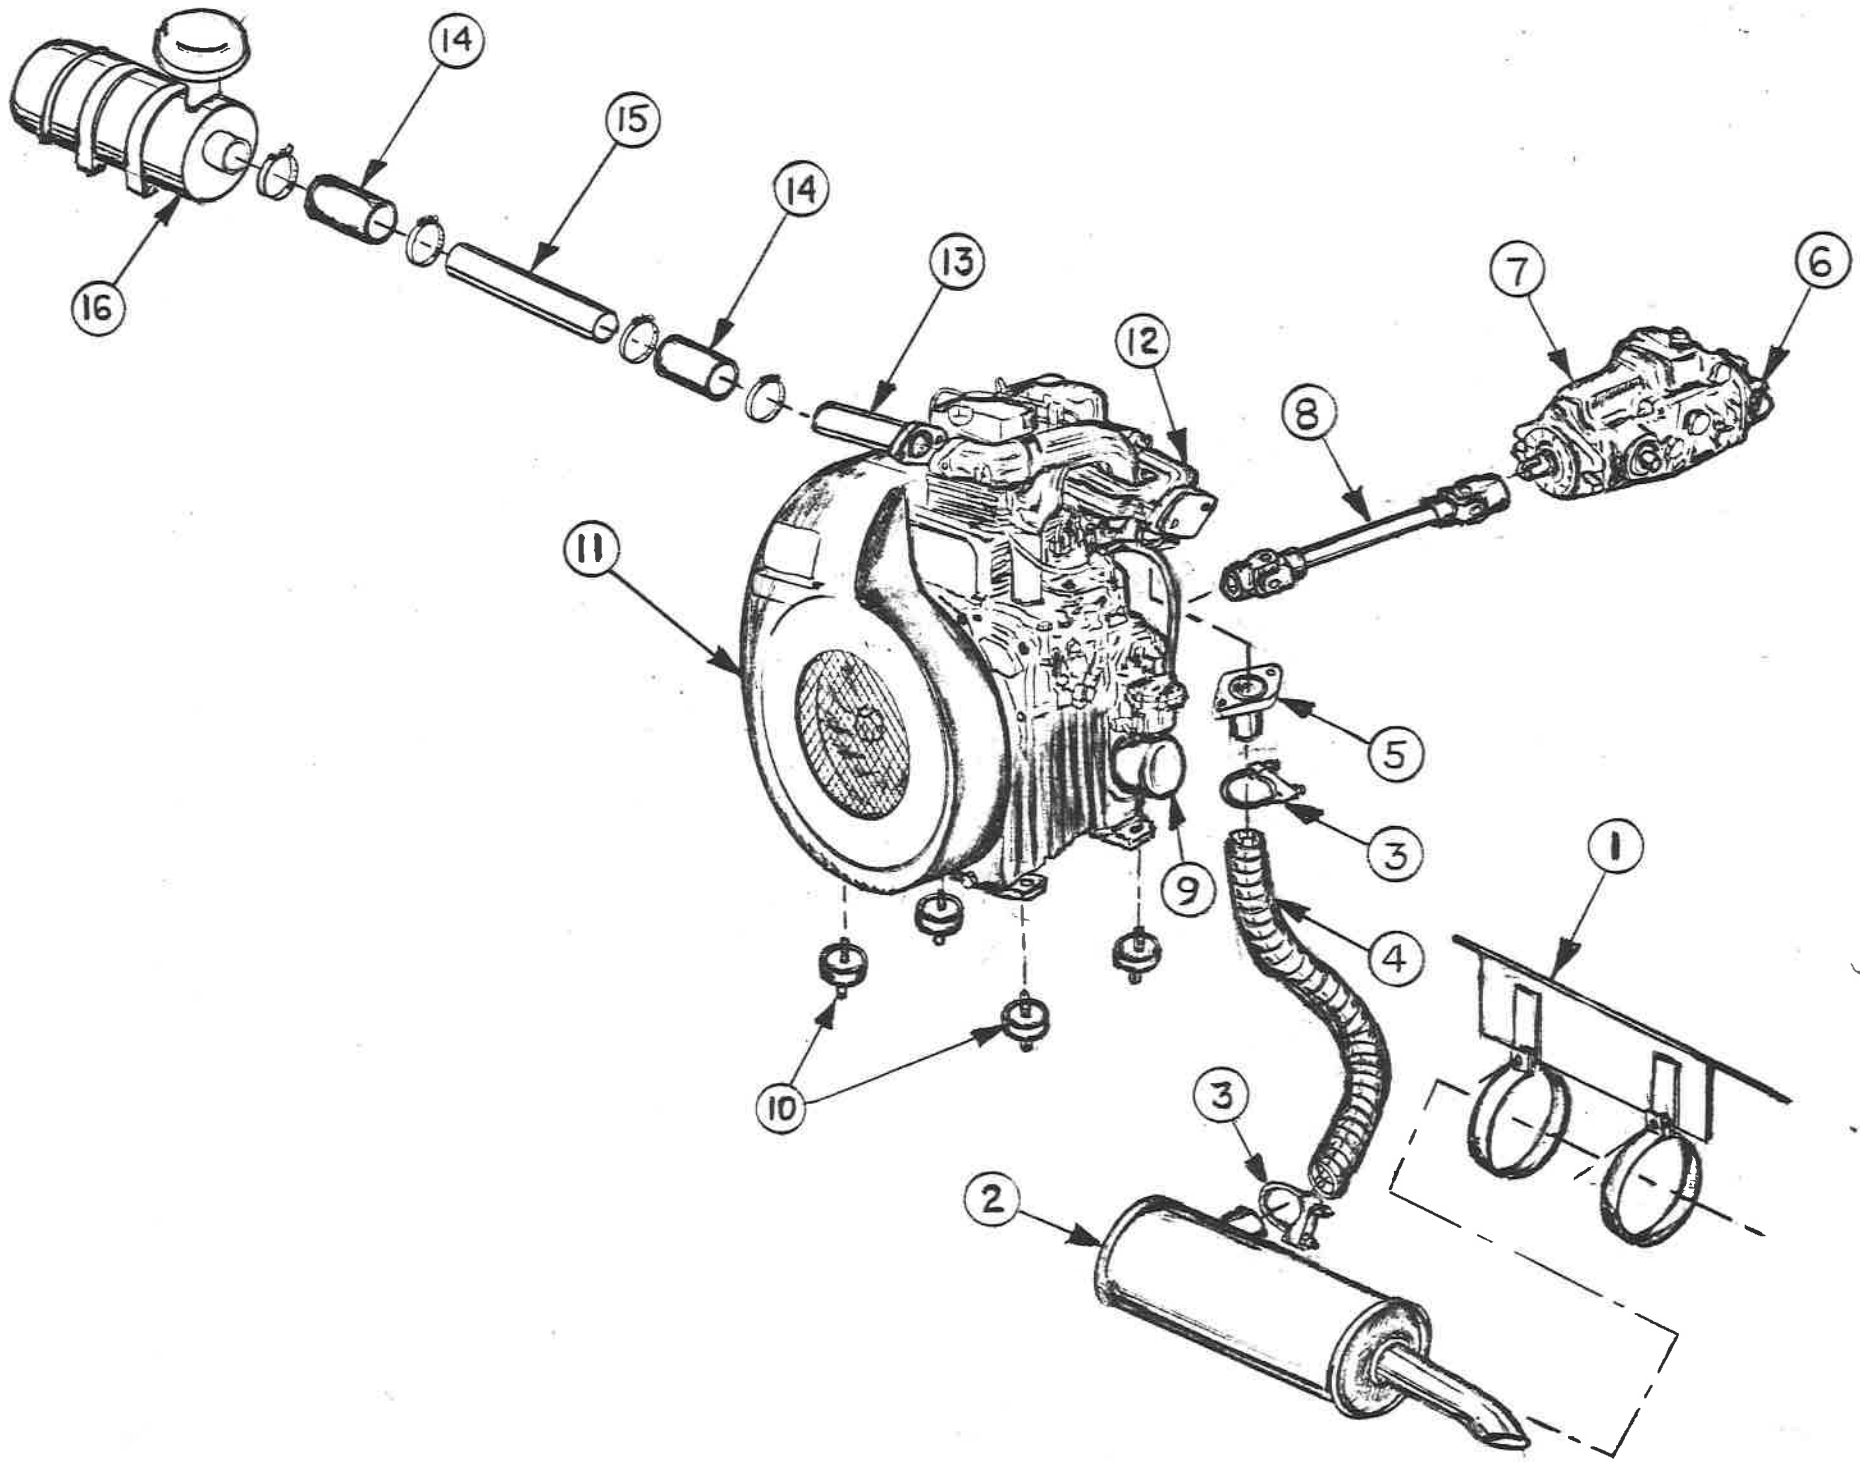

Ref No.	Part No. Page No.	Description	Qty
1	Page D	Hopper System	
2	002551	Tank, Oil (Not Shown)	1
3	Page C	Screen Components	
4	002959	Wheel Assy (29x12.5-15) Right	1
		Includes:	
	002334P	Tire, Stg(29x12.5-15 NHS)	1
	002647	Rim (10x15)	1
		See Also Steering Comp. Page E	
5	Page B	Engine Components	
6	Page F	Control Panel	
7	Page G	Engine/Trans Controls	
8	002008P	Stud Receptacle, 1/4-Turn, #85	2
	002009P	Stud, Bail, 1/4-Turn, #85	2
	002010P	Stud Retainer, 1/4-Turn, #85	2
9	002713	Guard, Steering Compartment	1
10	002814	Latch, Flex Draw	2
11	Page E	Steering Components	
12	Page F	Control Panel	
13	000110P	Steering Wheel	1
	000111P	Nut, Steering Wheel	1
	000694M	Steering Knob	1
	002124	Steering Column	1
	002651	Mtr, Steering (1034)	1
14	002375P	Seat, K&M	1
15	002917	Tank, Fuel, Assy	1
16	002820	Guard, Conveyor	1
17	002392P	Light, Strobe	1