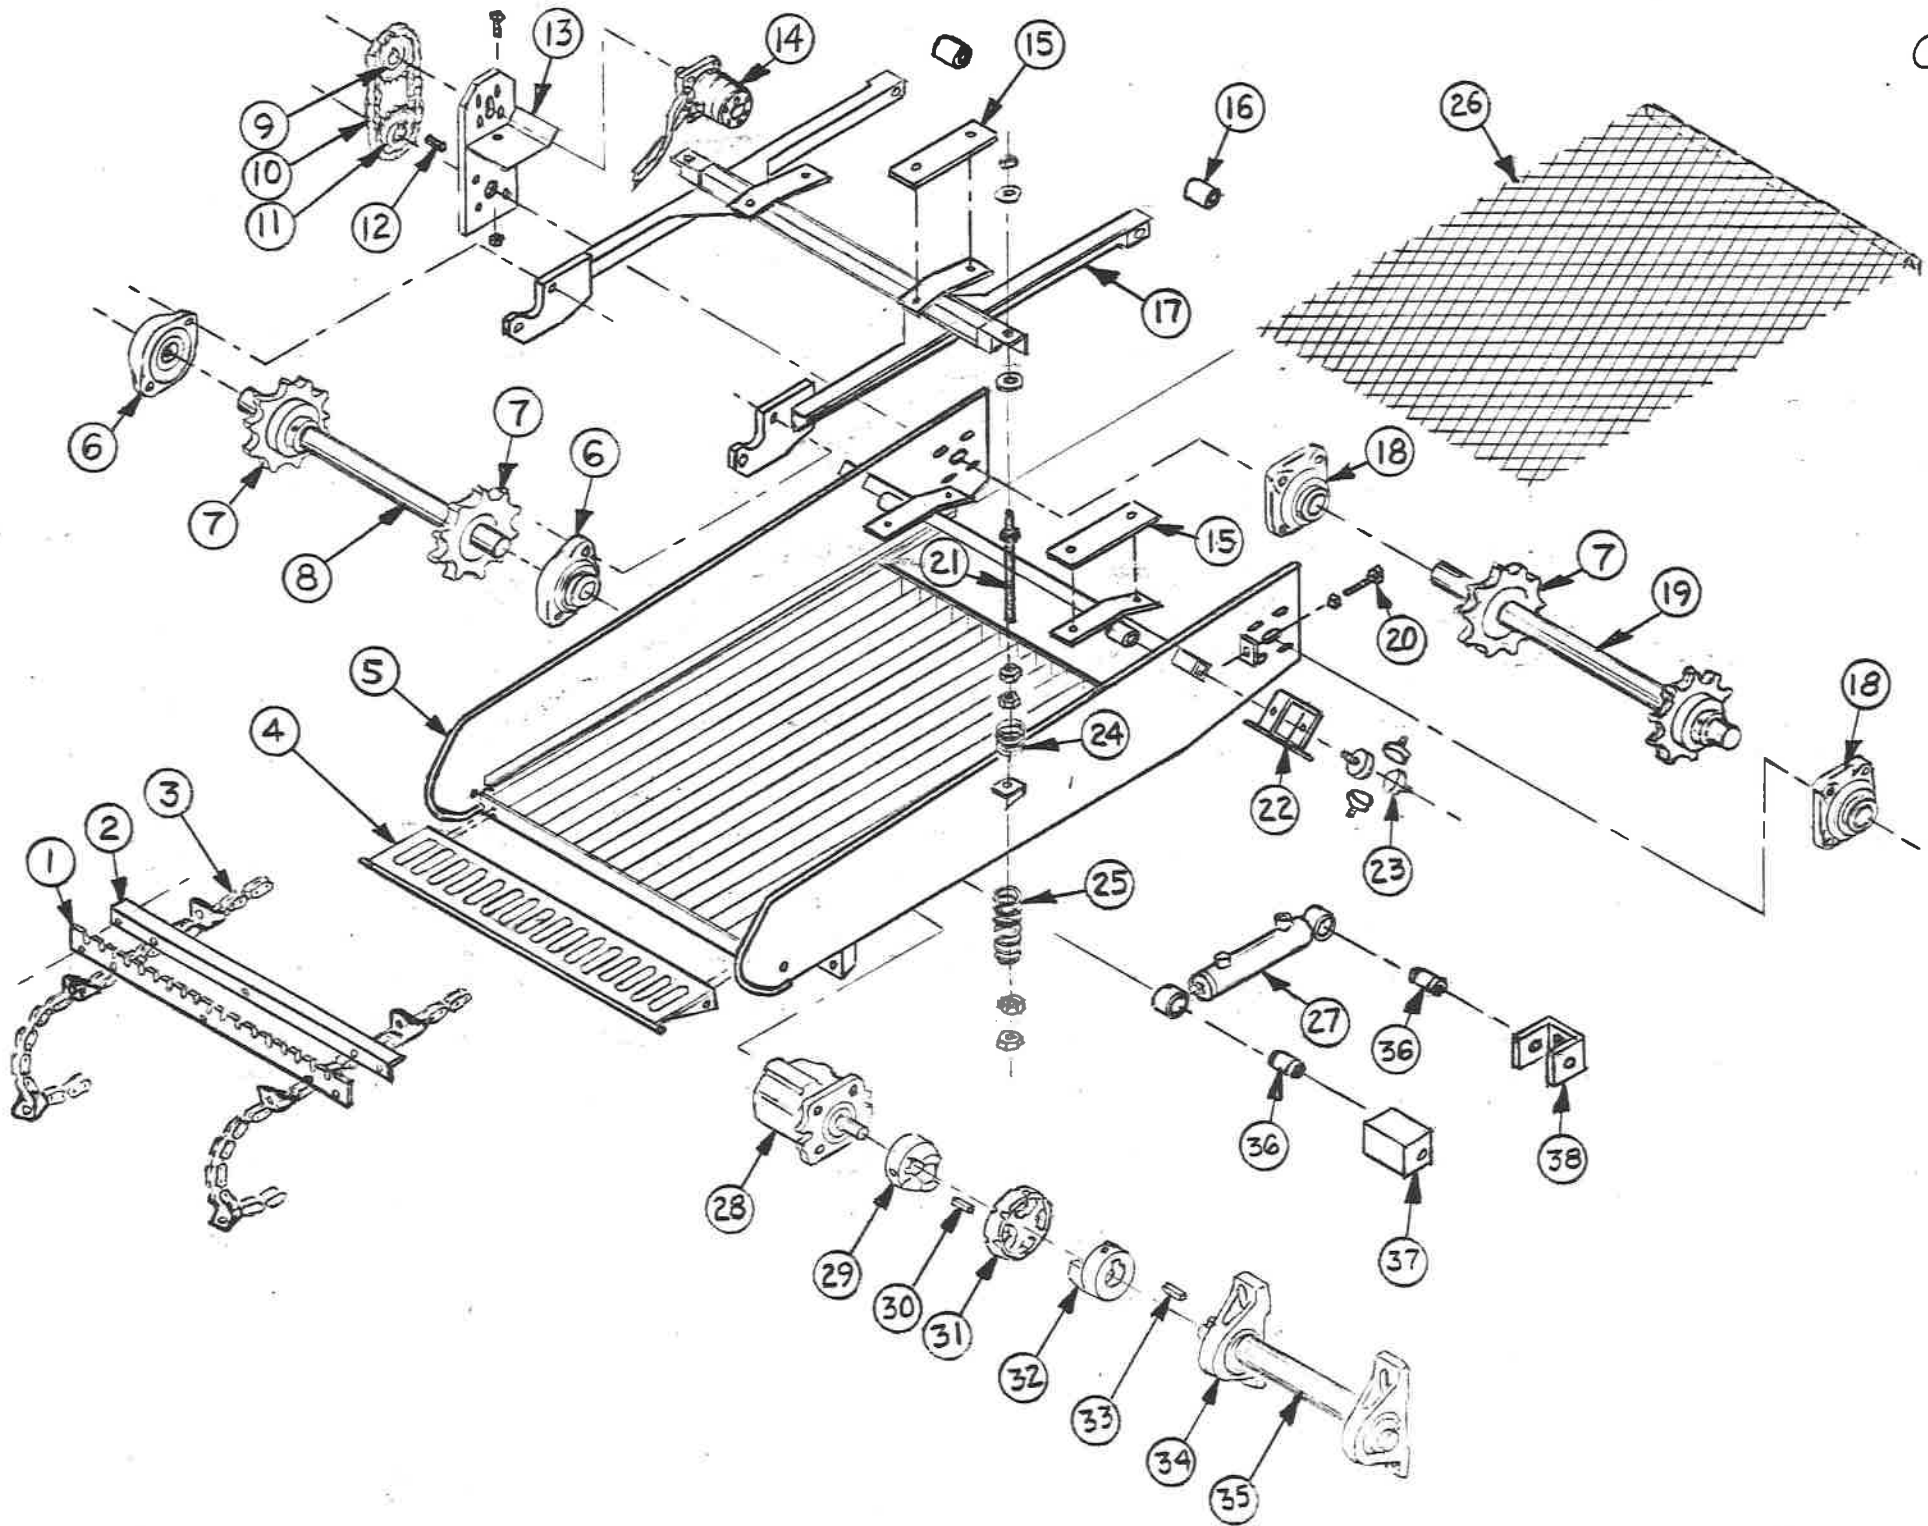

PARTS LIST
SCREEN COMPONENTS

Ref. No.	Part No.	Description	Qty
1	002572	Flight Blade	14
2	002593	Flight Mtg. Angle	14
3	002416	Conveyor Chain	2
4	002573	Digger Point	1
5	002468	Screen Frame	1
6	000277P	Bearing, Front Conv.	2
7	000257W	Conveyor Sprocket	4
8	002564	Shaft, Front Conv.	1
	002565	Shaft Assy, Front Conv. (Includes 6,7,&8)	1
9	002670	Sprocket, Conv. Drive	1
10	002861	Chain, #50 Conv. Drive	1
11	002671	Sprocket, Conv. Driven	1
12	002845	Key, 3/8 x 1.875	1
13	002568	Mount, Conveyor Motor	1
14	002649	Mtr, Conv (1015)	1
15	000271M	Wear Strip, Conveyor	4
16	002857	Spacer, 1.75 Bushing	2
17	002497	Conveyor Support	1
18	002386P	Bearing, 4 Bolt Flange MSF-23	2
19	002510	Shaft, Rear, Conv.	1
	002509	Shaft Ass'y, Rear Conv.(Includes 7,18& 19)	1
20	002704	Bolt, Rear Conv Shaft Adj.	2
21	002567	Bolt, Conv Hold Down	2
22	002590	Screen Pivot Mount	2
23	000358M	Stop, Rubber	8
24	002145	Spring, Conv Support	2
25	002675	Spring, Conv. Hold Down	2
26	002578	Screen, Med (Exp Metal)	1
	002579	Screen, Fine (Exp Metal)	1
	002580	Screen, Coarse (Exp Metal)	1
27	002654	Cyl, Digger (2469)	2
28	002650	Mtr, Osc (M37B)	1
29	002427P	Coupling, Flex, Half 1/2" Bore #2	1
30	002958P	Key, .125 x 1.0	1
31	002428P	Cplg, Flex, Rubber Insert #2	1
32	002433P	Cplg, Flex, Half 3/4" Bore #2	1
33	002844	Key, 3/16 x .875	1
34	002399P	Bearing, Osc Shaft	2
35	002605	Shaft, Osc.	1
	002706	Shaft Assy, Osc (SD)(Includes 34 & 35)	1
36	002057P	Bushing, Rubber	4
37	002585	Brkt, Digger Cyl, Front	2
38	002581	Brkt, Digger Cyl, Rear	2