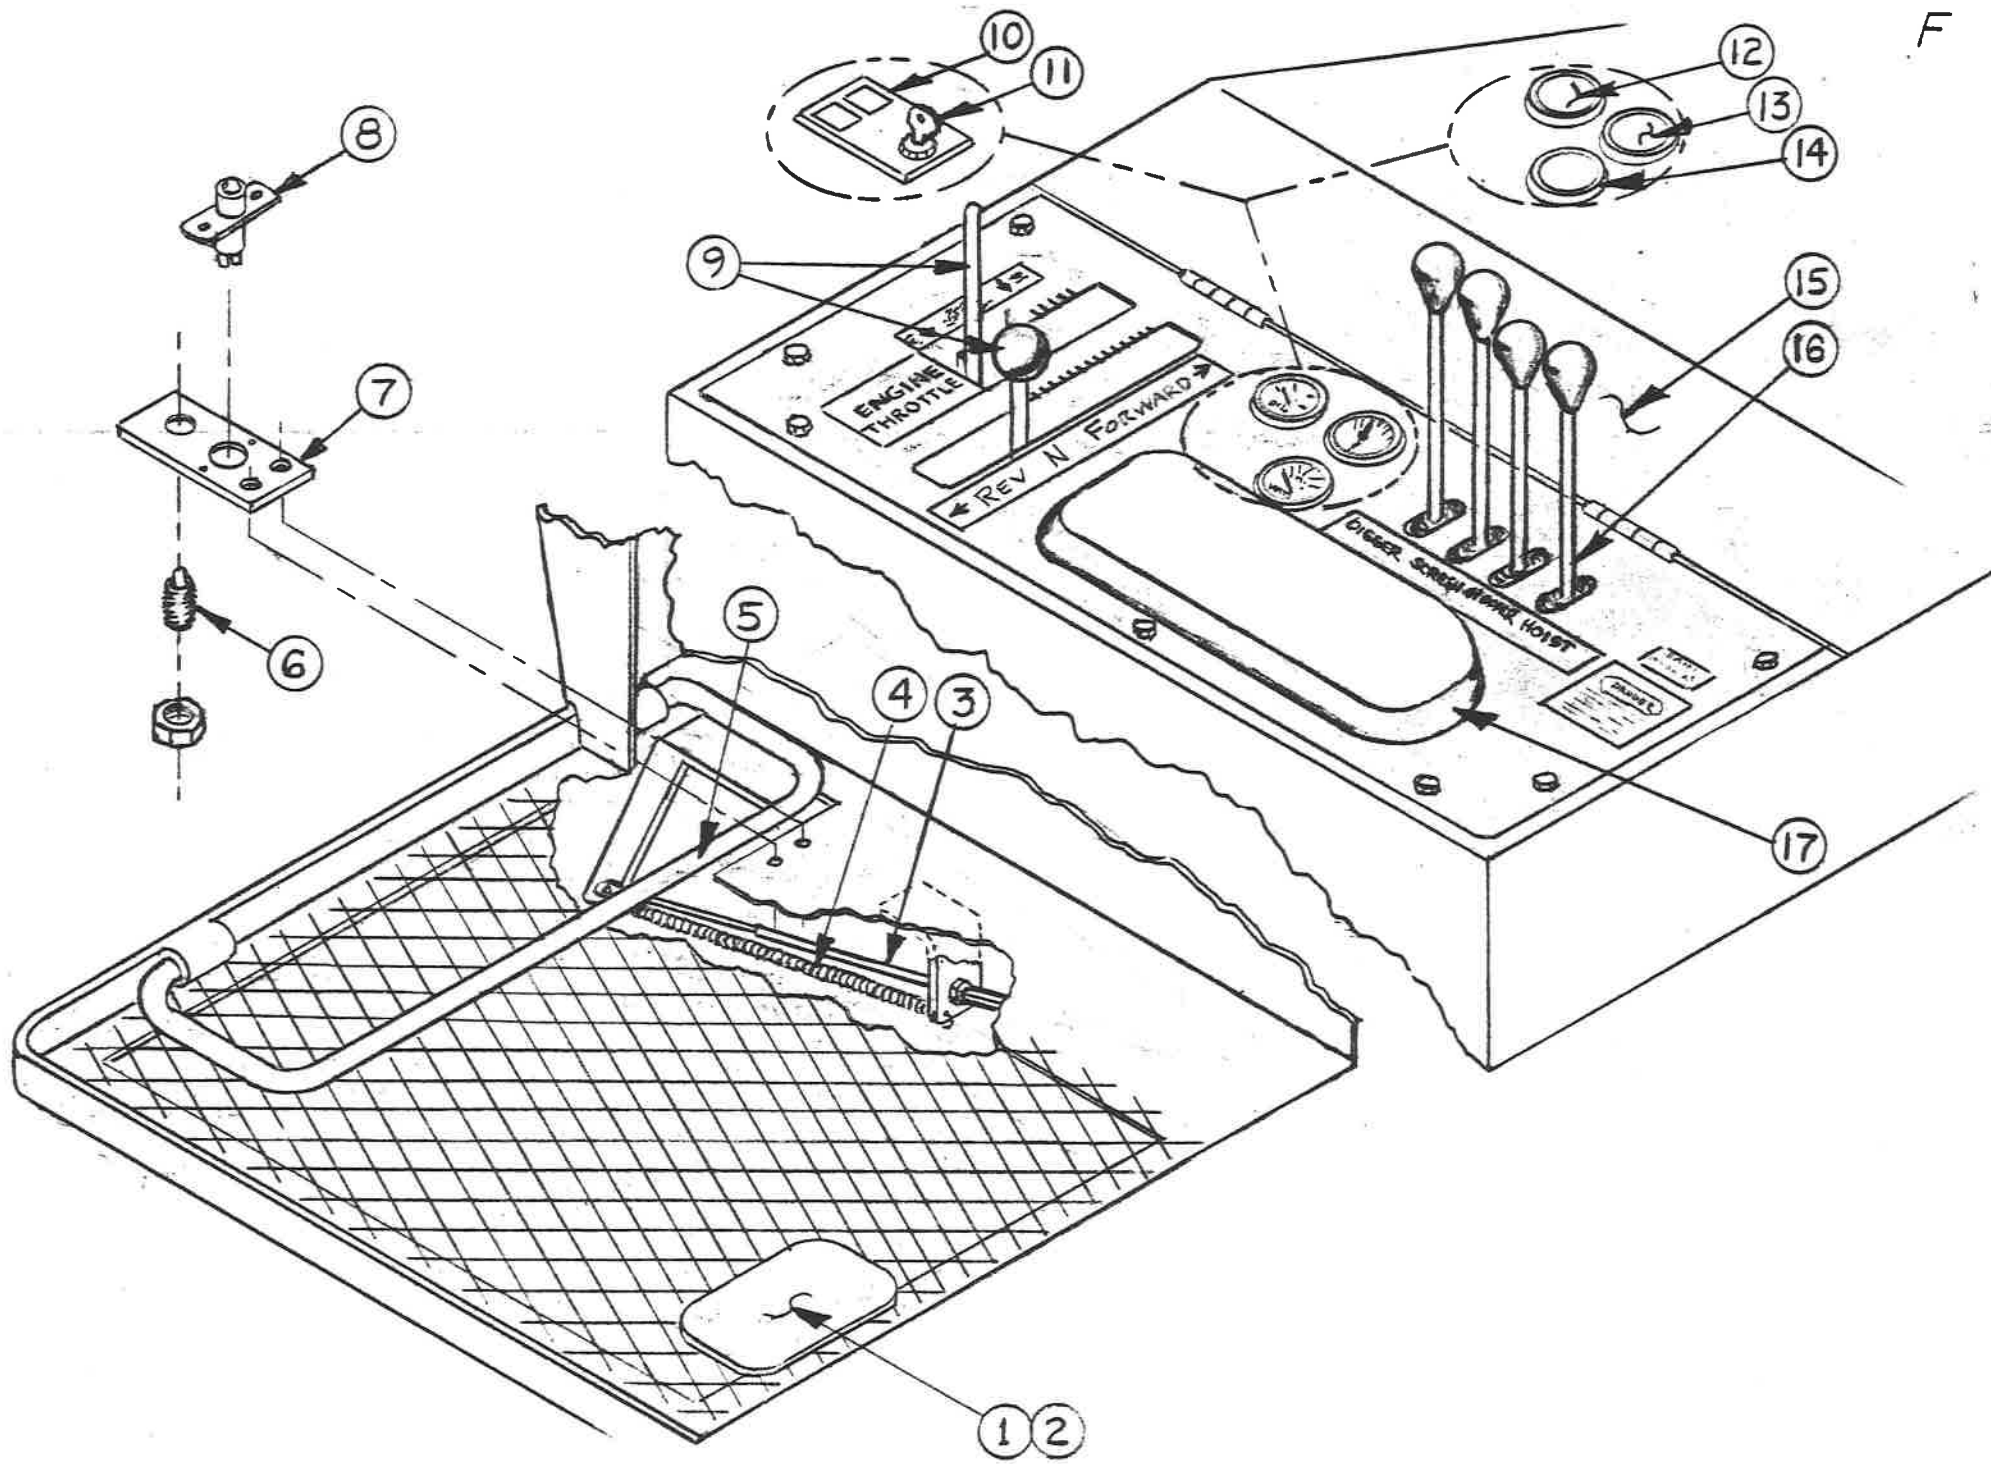

PARTS LIST

CONTROL PANEL

<u>Ref No.</u>	<u>Part No.</u>	<u>Description</u>	<u>Qty.</u>
1	002640	Foot Pedal, Osc	1
2	002860	Valve, Open Center (Osc)	1
3	002739	Cable Assy, Deadman (Diesel Model Only)	1
4	002863P	Spring, Dead Man Return	1
5	002622	Foot Pedal, Dead Man (Gas Model Only)	1
	002626	Foot Pedal, Dead Man (Diesel Model Only)	1
6	000136M	Spring Button, Dead Man (Gas Model Only)	1
7	002810	Mt, Dead Man Switch (Gas Model Only)	1
8	002730P	Switch, Deadman (Gas Model Only)	1
9	*	Engine/Trans. Controls	1
10	002947P	Key Switch/Warning Panel (Diesel Only)	1
11	002948P	Key Switch (RD211)	1
12	002410P	Gauge, Oil Pressure (Gas Model Only)	1
	002411P	Sender, Oil Pressure (Gas Model Only)	1
13	002412P	Gauge, Oil Temperature (Gas Model Only)	1
	002413P	Sender, Oil Temperature (Gas Model Only)	1
14	002414P	Gauge, Voltmeter (Gas Model Only)	1
15	002707	Shield, Engine (Gas Model)	1
	002711	Shield, Engine (Diesel Model)	1
16	002858	Valve, Sectional	1
17	002401P	Arm Rest-RH	1

* See Parts Explosion