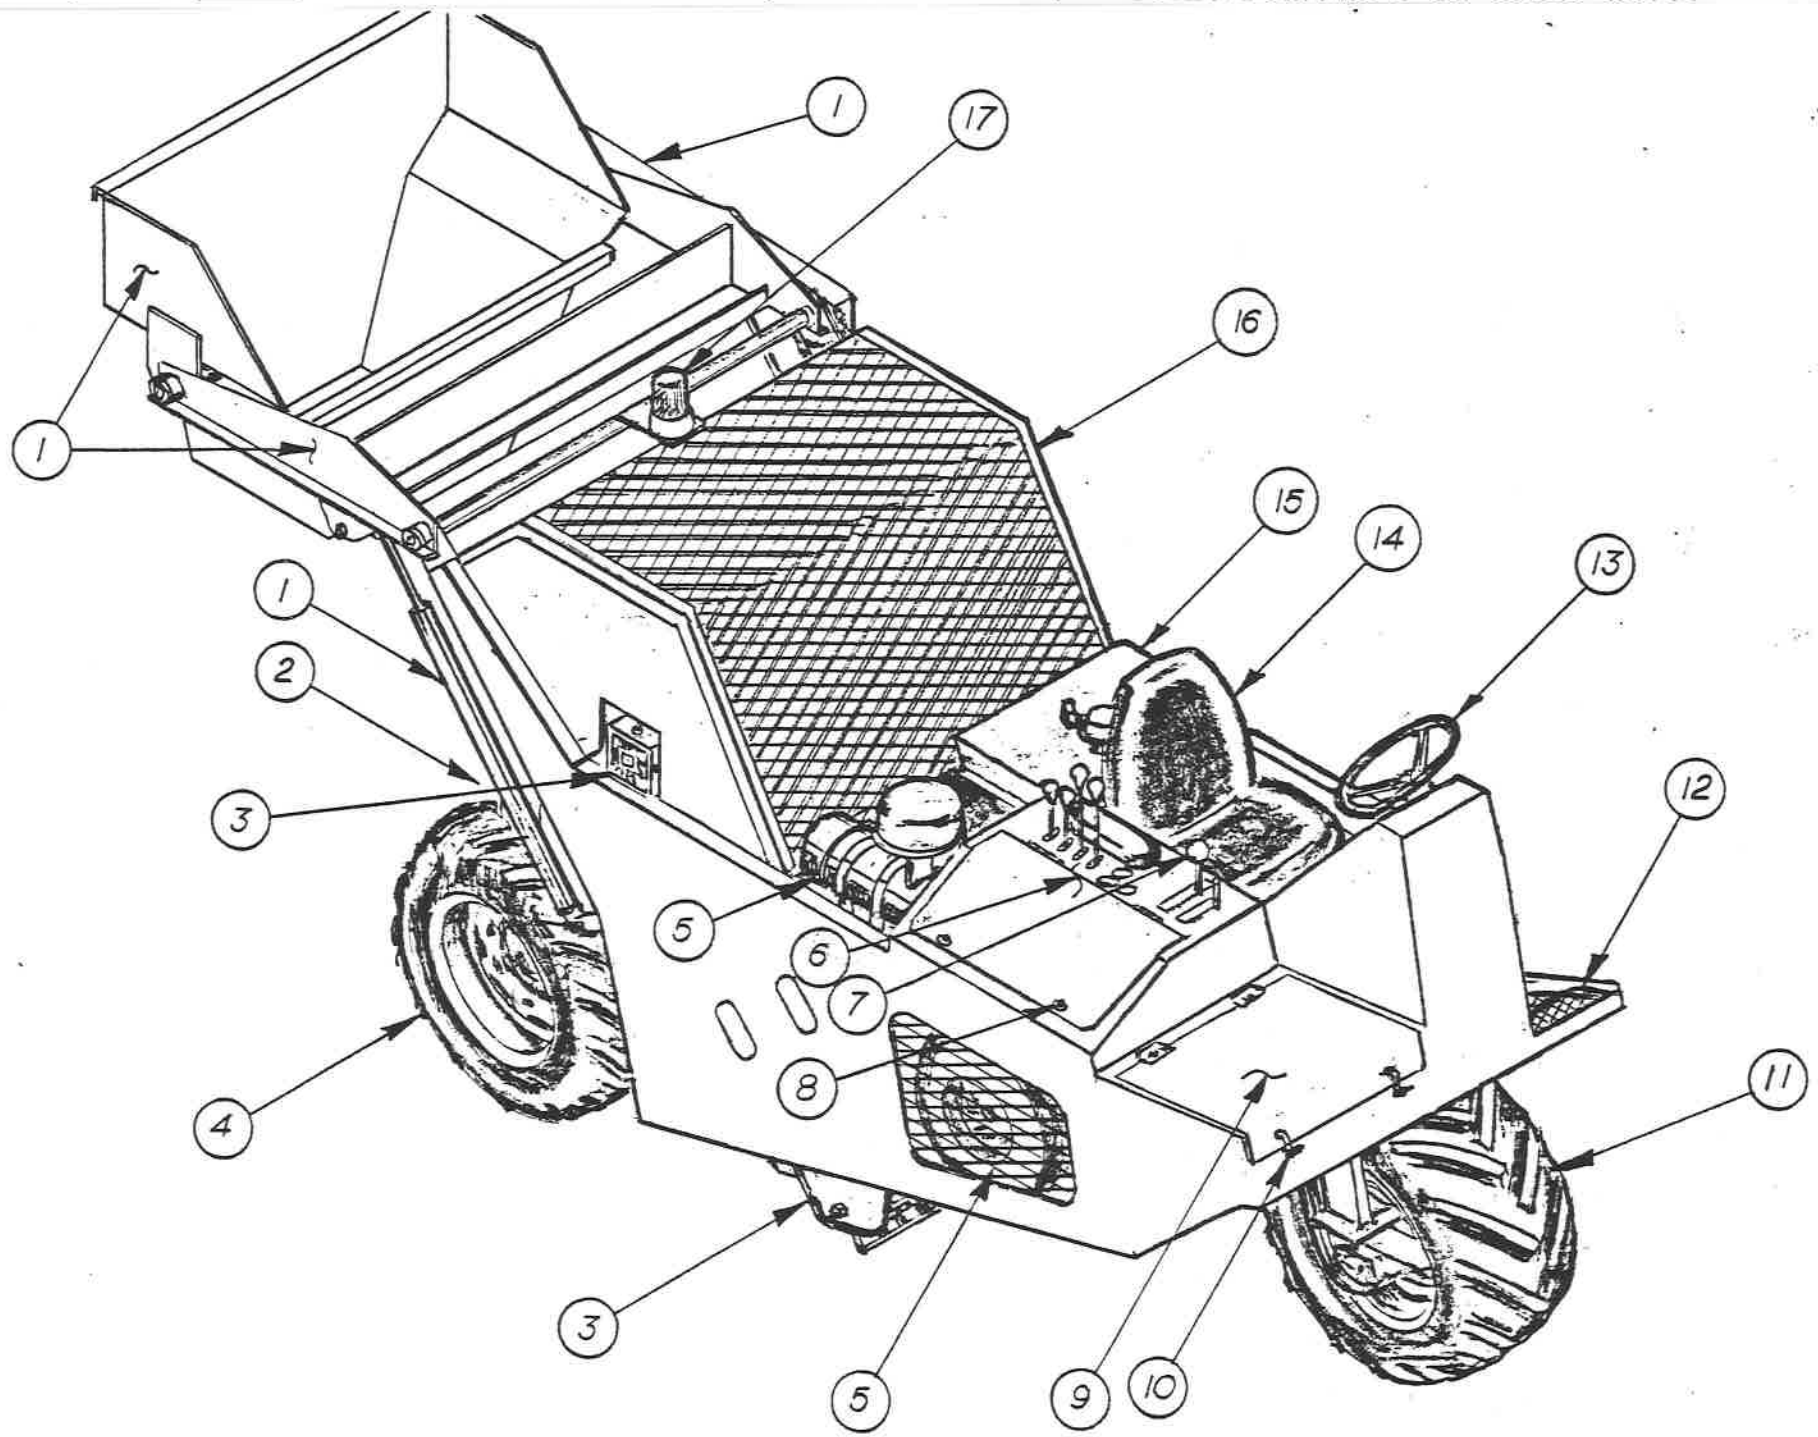

OVERALL VIEW

Ref No.	Part No. Page No.	Description	Qty
1	Page D	Hopper System	
2	002551	Tank, Oil (Not Shown)	1
3	Page C	Screen Components	
4	002959	Wheel Assy (29x12.5-15) Right	1
		Includes:	
	002334P	Tire, Stg(29x12.5-15 NHS)	1
	002647	Rim (10x15)	1
		See Also Steering Comp. Page E	
5	Page B	Engine Components	
6	Page F	Control Panel	
7	Page G	Engine/Trans Controls	
8	002008P	Stud Receptacle, 1/4-Turn, #85	2
	002009P	Stud, Bail, 1/4-Turn, #85	2
	002010P	Stud Retainer, 1/4-Turn, #85	2
9	002713	Guard, Steering Compartment	1
10	002814	Latch, Flex Draw	2
11	Page E	Steering Components	
12	Page F	Control Panel	
13	000110P	Steering Wheel	1
	000111P	Nut, Steering Wheel	1
	000694M	Steering Knob	1
	002124	Steering Column	1
	002651	Mtr, Steering (1034)	1
14	002375P	Seat, K&M	1
15	002917	Tank, Fuel, Assy	1
16	002820	Guard, Conveyor	1
17	002392P	Light, Strobe	1