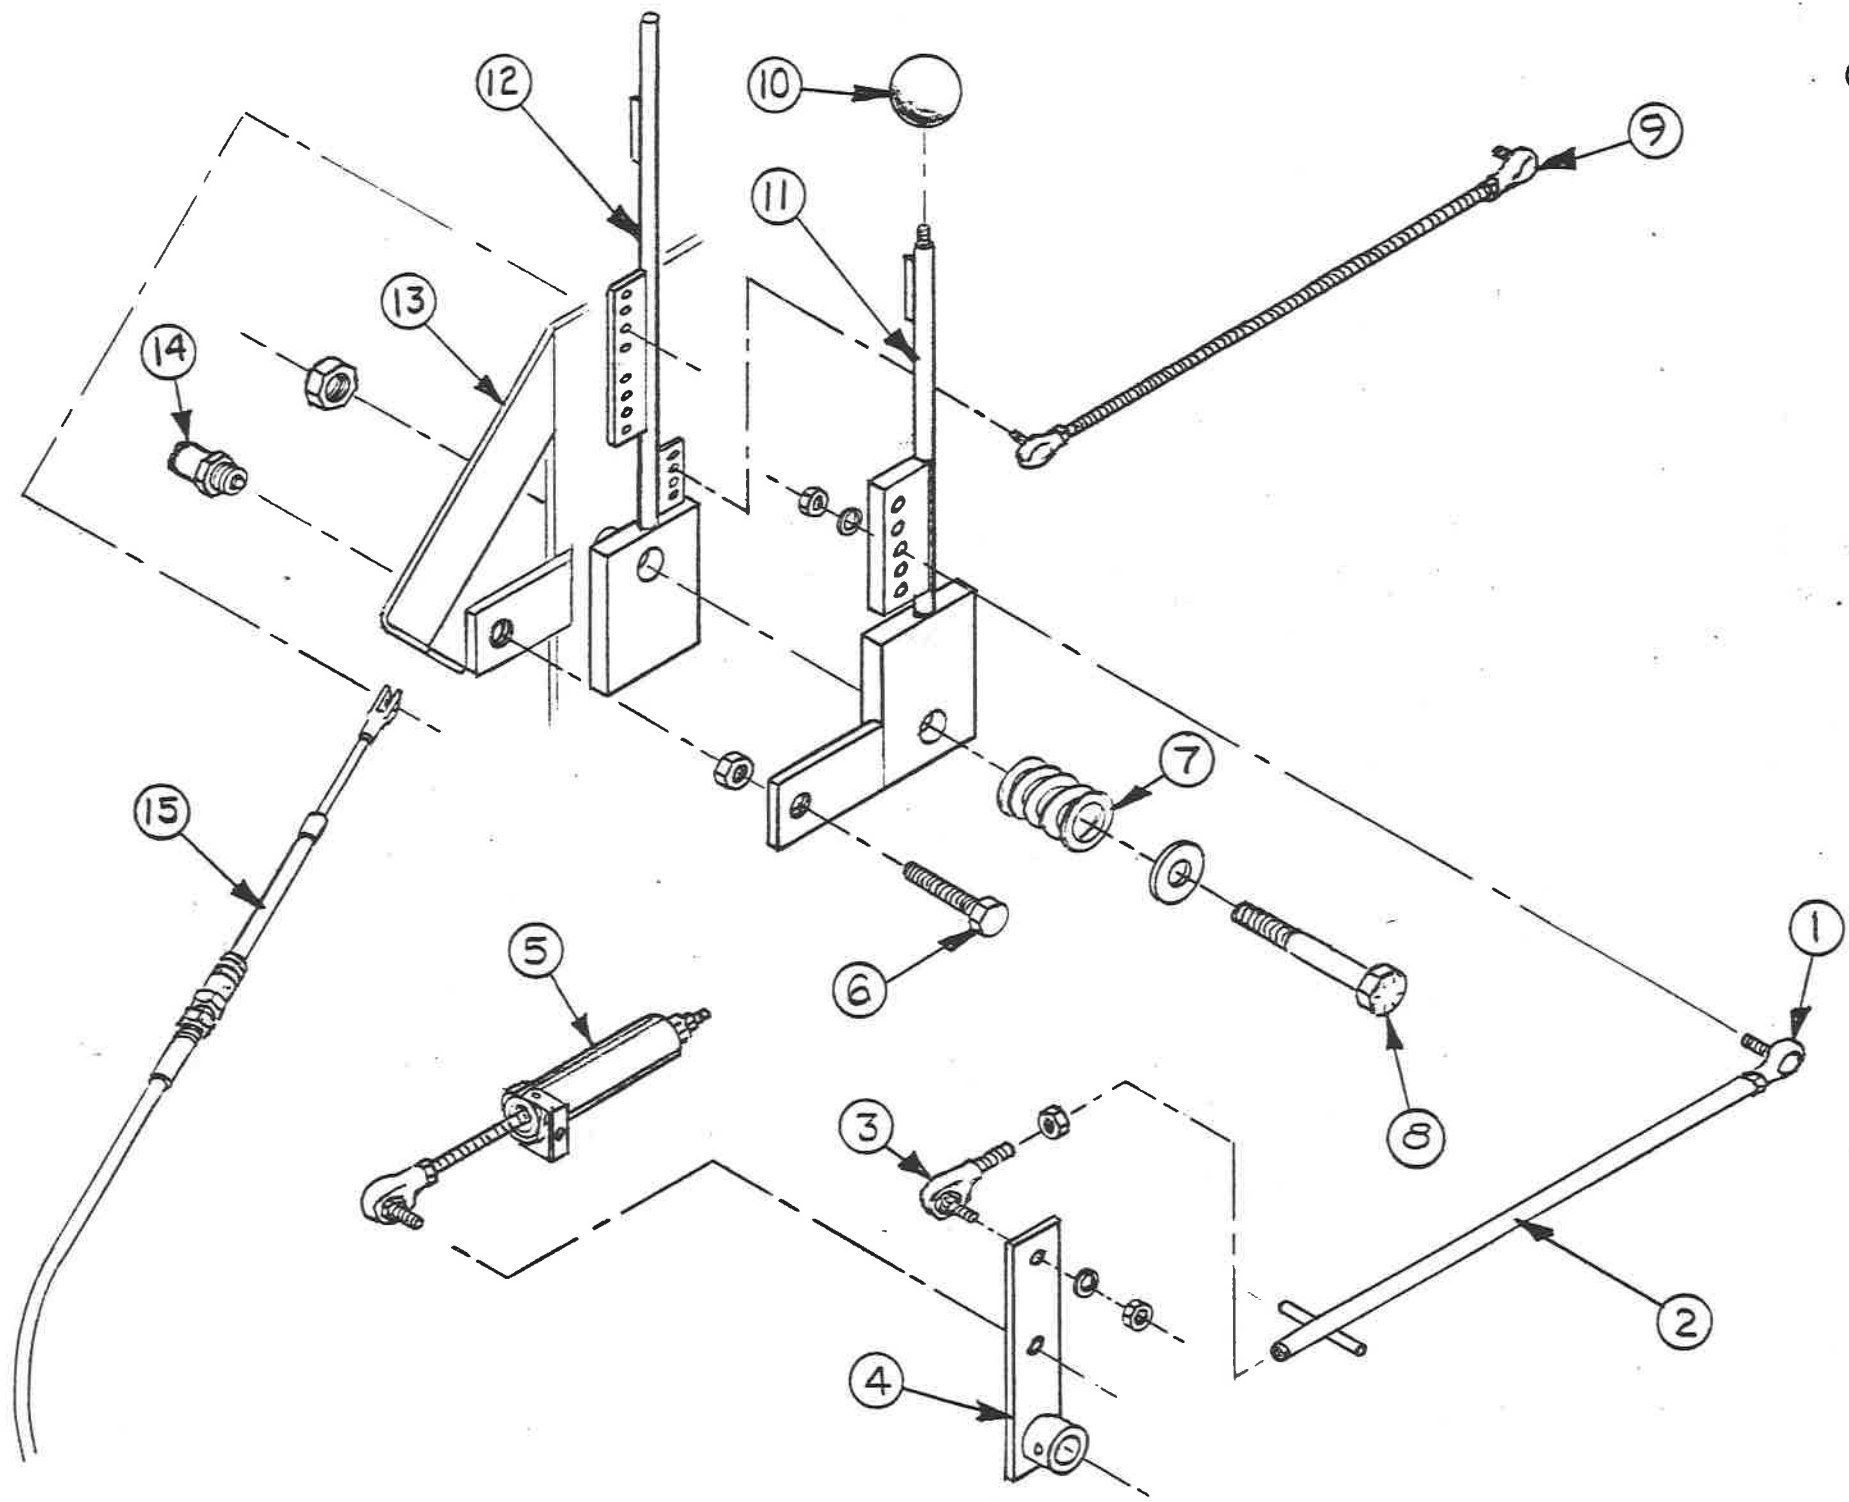

PARTS LIST

ENGINE/TRANS. CONTROLS

<u>Ref. No.</u>	<u>Part No.</u>	<u>Description</u>	<u>Qty.</u>
1	000201P	Ball Joint, M w/Stud 3/8-24 LH	1
2	002612	Linkage Rod, Trans	1
3	000202P	Ball Joint, M w/Stud 3/8-24	1
4	002909	Lever, Control Arm, Trans	1
5	002912	Centering Device, Trans	1
6	001687P	Bolt, 5/16-18 NC x 1-1/2 to HD	1
7	002145	Spring, Ctrl Lever	1
8	000998P	Bolt, 5/8-11 NC x 4-1/2, Grd 8	1
9	002832	Throttle Linkage Assy (RD211)-Diesel Only	1
10	000410P	Knob, Control Lever	1
11	002597	Lever, Transmission	1
12	002600	Lever, Throttle	1
13	002723	Brkt, Lever, Control	1
14	000092P	Switch, Neutral Safety	1
15	002738	Cable, Throttle Assy (Gas Model Only)	1